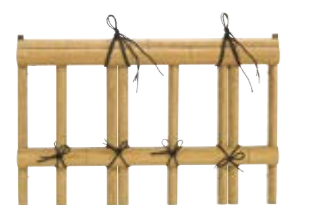

Kinkakuji fence, customised design

Kinkakuji fence, Sesame Brown

Basic module: W1940 x H600/900 mm