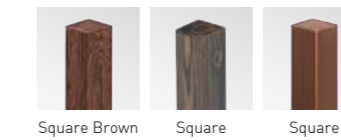

Column choice

Square Brown Square Antique Square Bronze