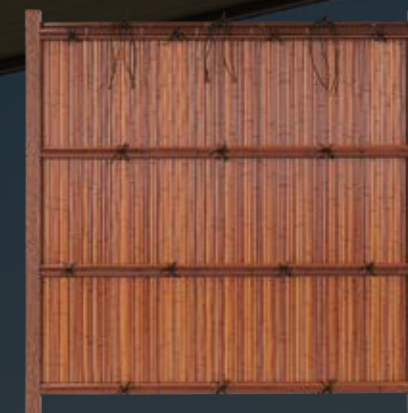

EVER BAMBOO®
 Kenninji Standard Panel
 ECO BAMBOO Stick
 Old Yellow

EVER BAMBOO®
 ECO BAMBOO
 Transparent

EVER BAMBOO®
 Koetsuji

EVER BAMBOO®
 Set Type 5
 Ivory Exposed

EVER BAMBOO®

Create an atmosphere where you feel comfortable and want to spend time. Perfectly balanced concepts and elegant solutions for home and garden with the EVER series products.