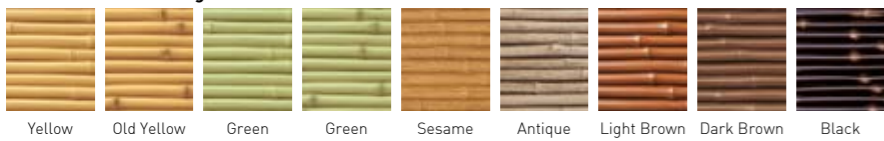

Panels Colours & Designs

Yellow Old Yellow Green Green Exposed Sesame Brown Antique Light Brown Dark Brown Black

Column choice

Square Brown Square Black Square Antique Square Bronze

Design options