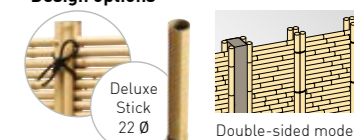

Design options