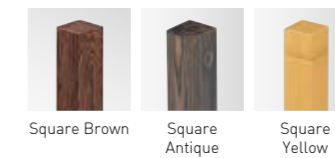

Column choice

Square Brown Square Antique Square Yellow Square Bronze