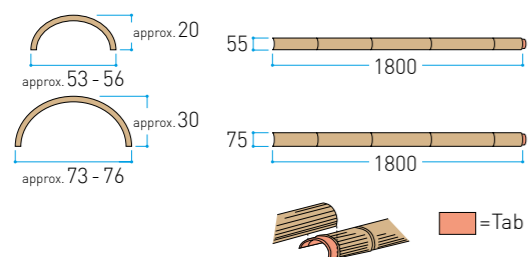

EVER BAMBOO® MATERIAL

Kenninji Deluxe Panels

Dimensions (mm)

Kenninji Panels

Cross bars

Kyo-an Panels

Dimensions (mm)

Kyo-an Panels

Cross bars