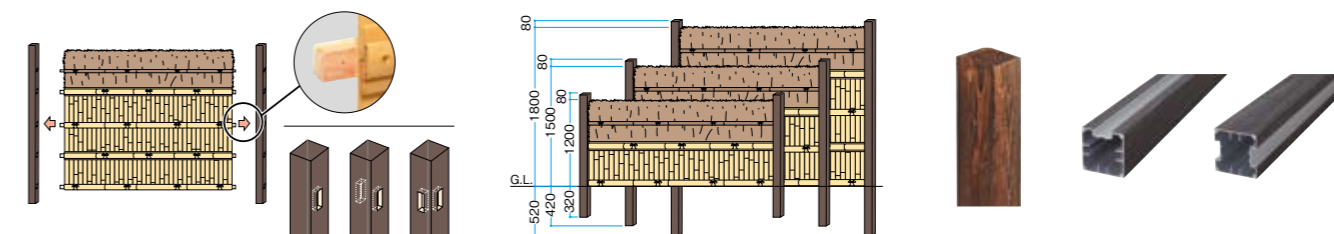

Modular system

Modular construction for easy assembly

The panels, which are prefabricated by hand, can be simply attached to the end, connecting or corner posts required in each case.

Available in 3 standard heights

With the three available versions in 1200, 1500 and 1800 mm, the fence can be optimally adapted to the surroundings.

Posts made of natural wood or aluminium

The material should be chosen to complement the atmosphere of the property and the surroundings.

Kenninji Natural Bamboo Panels

Kenninji

Default dimensions: W 1800 mm x H 1200 - 1800 mm

Available as single or double-sided model.

The single-sided version is available with or without rear cladding.