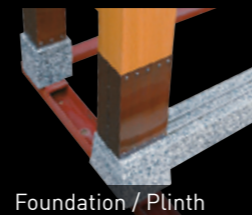

Thresholds and pillars

Foundation / Plinth

The height adjustment facility integrated into the foundation ensures easy installation and alignment of the base.