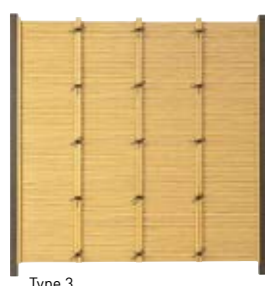

Misu Panels

Type 3