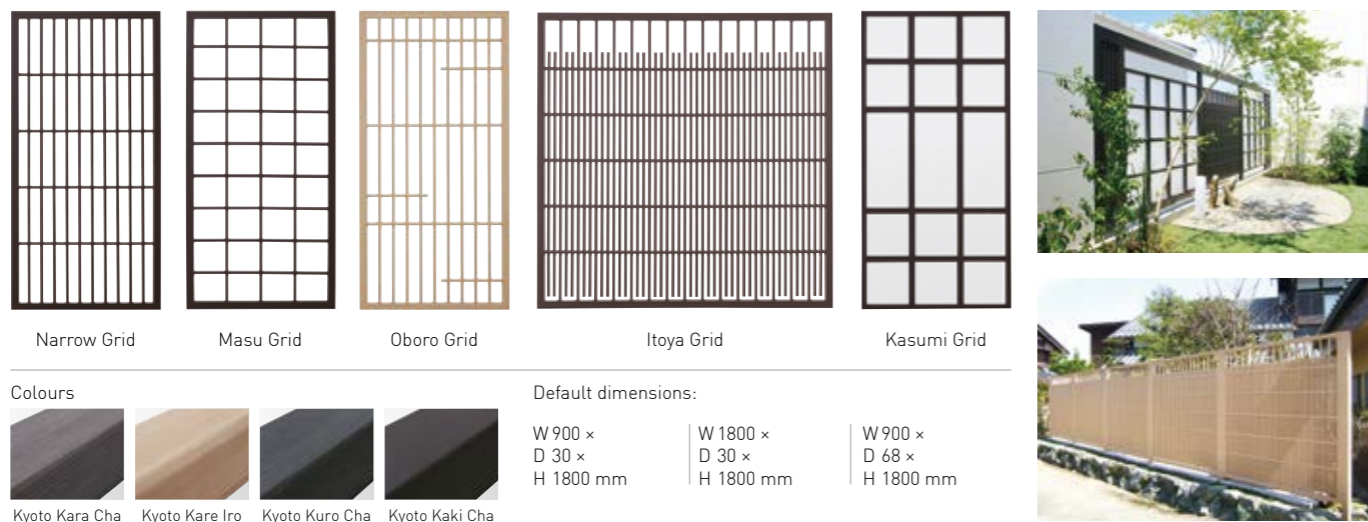

*Further models and colours in the EVER ART WOOD catalogue or on request

LEDIUS EXTRA-LOW VOLTAGE LIGHTING

MODERN*

•12V •24V