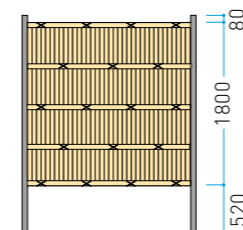

System

Basic module