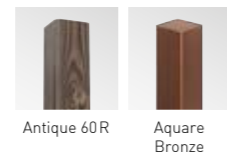

Column choice

Antique 60R Square Bronze