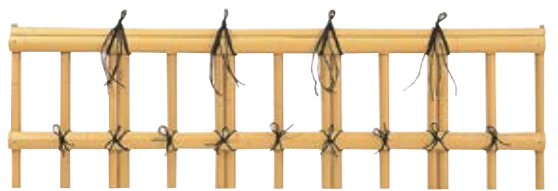

Kinkakuji fence

Basic module: W1940 x H600/900 mm