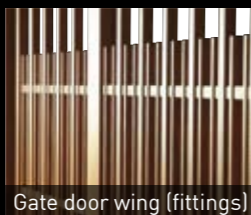

Roof

Refined with copper or coloured steel sheet. Brick tops provide an elegant look.

Construction

Materials of the highest quality and the design with invisible fittings give the gates their authentic character.