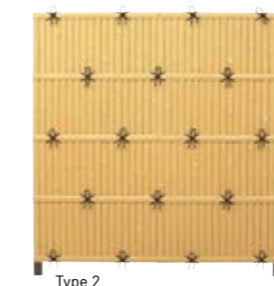

Square Brown Square Black Square Antique Square Bronze

Design options

Stick 22 Ø Double-sided model

UNI BAMBOO Panels

Type 1

Type 2

UNI BAMBOO Set – Type 1
visible posts
Basic module: W 1920 x H 1800 mm
Extension: W 1860 x H 1800 mm