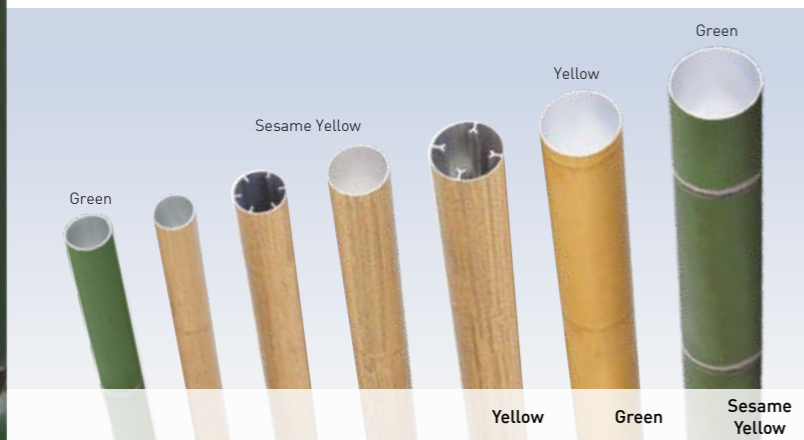

Material: FRP

OZA-R1

EVER ART WOOD® MATERIAL

EVER ART WOOD®

Create an atmosphere where you feel comfortable and want to spend time. Perfectly balanced concepts and elegant solutions for home and garden with the EVER series products.

Aluminium Bamboo

Connecting pieces

Round column connector
Column Ø 60 mm → Brace Ø 40/60 mm

Square column connector
Square column → Brace 20 x 40 mm
Square column → Brace 30 x 60 mm
Square column → Brace 60 x 60 mm