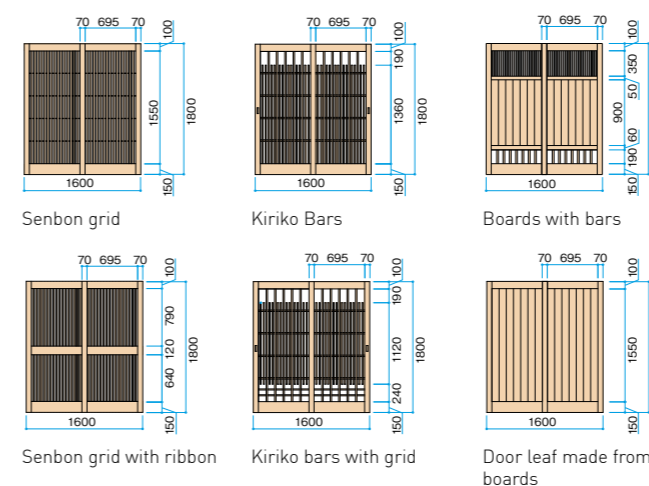

Dimensions and styles

Door wing options