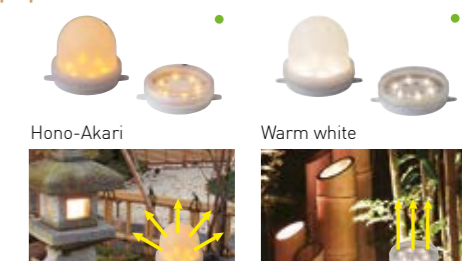

TRADITIONAL*

•12V •24V

FLICKERING LANTERN LIGHT

Dimensions: W 135 - 296 x D 130 - 296 x H 720 mm
Luminosity: 91 - 165lm
Watts: 1,2 - 1,8W
Colour temperature: 3200 K

NATURAL CANDLELIGHT

Dimensions: B 103 x T 85 x H 80 mm
Luminosity: 108 - 120lm
Watts: 1,2 - 1,8W
Colour temperature: 2000 K