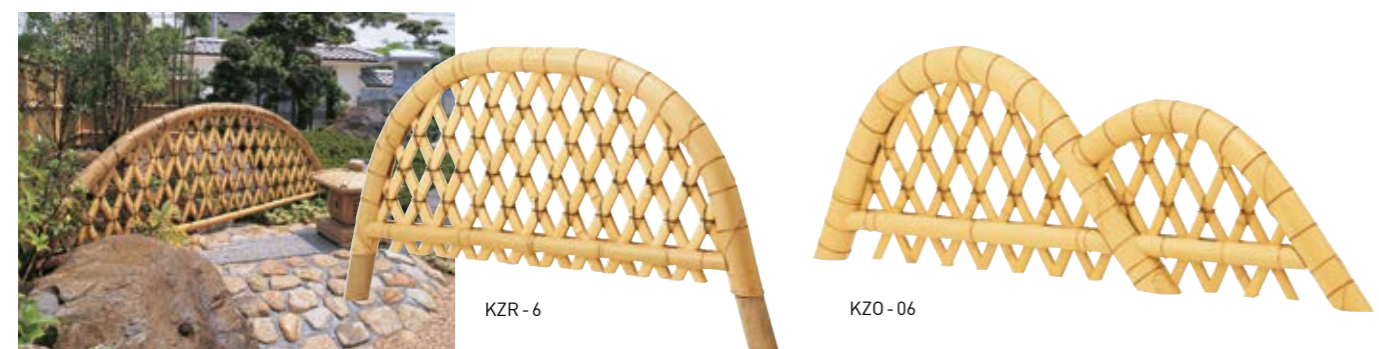

Natural Kuzuryu fence

Natural Kuzuryu-fence

Default dimensions: W 1800 - 3000 x H 800 - 1300 mm
Exact dimensions and individual sizes available on request.

Kuzuryu-fence (parent and child type) with embedding

Default dimensions: W 1800 - 3000 x H 600 - 1000 mm
Exact dimensions and individual sizes available on request.