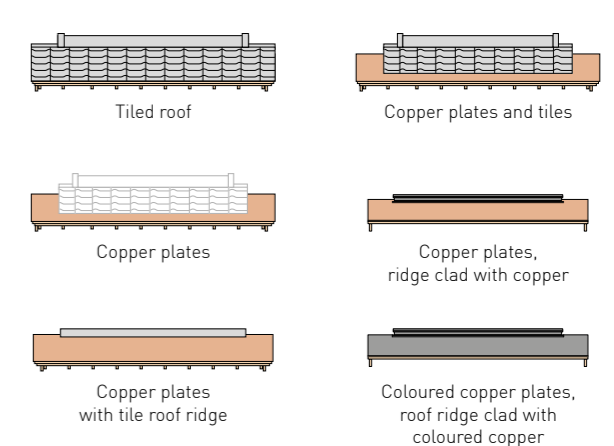

Options for roofs