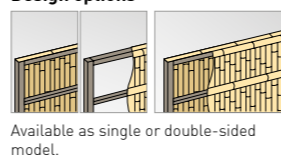

Square Brown Square Black Square Antique Square Bronze

Design options