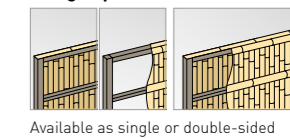

EVER BAMBOO® Set – Type 23
visible posts
Basic module: W 1920 x H 1800 mm
Extension: W 1860 x H 1800 mm

EVER BAMBOO® Set – Type 24
covered posts
Basic module: W 1800 x H 1800 mm
Extension: W 1800 x H 1800 mm
Bronze colour posts

Panels Colours & Designs

Yellow Exposed Dual

Column choice

Square Brown Square Black Square Yellow Square Bronze

Design options

Available as single or double-sided model.

EVER BAMBOO® SET

Kyo-an Grid Panels

Type 25

Type 26

EVER BAMBOO® Set – Type 25
visible posts
Basic module: W 1920 x H 1800 mm
Extension: W 1860 x H 1800 mm

EVER BAMBOO® Set – Type 26
covered posts
Basic module: W 1800 x H 1800 mm
Extension: W 1800 x H 1800 mm
Bronze colour posts