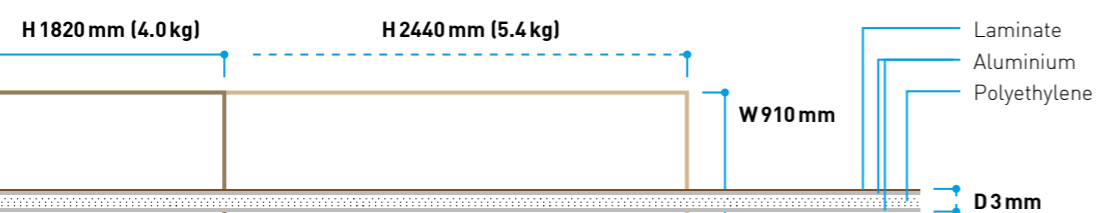

Default Dimensions