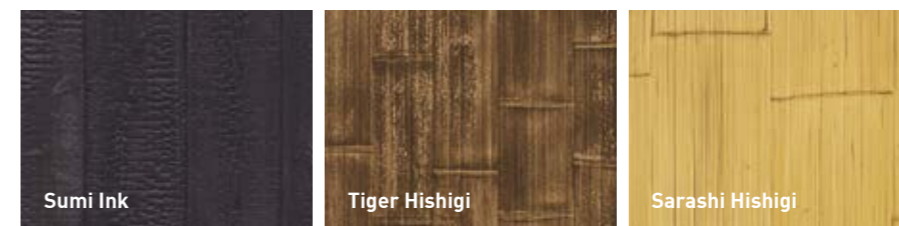

Aluminium composite panels with Japanese textures