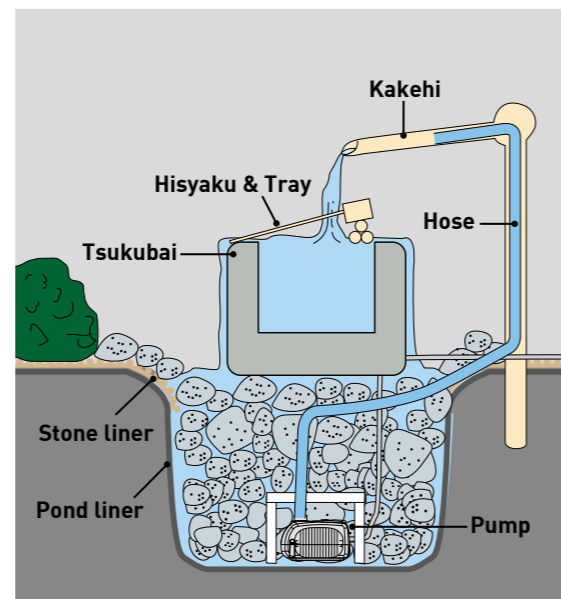

EVER BAMBOO® DECORATION