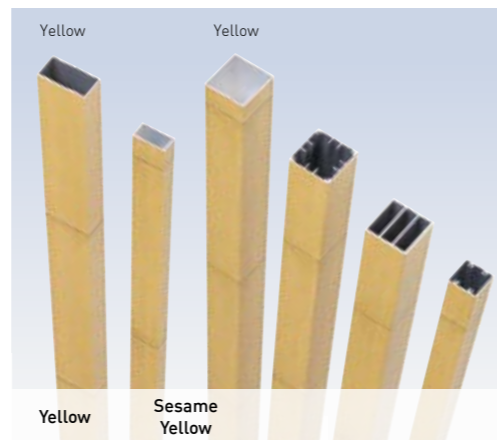

Material: FRP

OZA-R1

EVER ART WOOD® MATERIAL

EVER ART WOOD®

Create an atmosphere where you feel comfortable and want to spend time. Perfectly balanced concepts and elegant solutions for home and garden with the EVER series products.

Aluminium Bamboo

Connecting pieces

Round column connector
Column Ø 60 mm → Brace Ø 40/60 mm

Square column connector
Square column → Brace 20 x 40 mm
Square column → Brace 30 x 60 mm
Square column → Brace 60 x 60 mm

Connector ECO BAMBOO
Column Ø 60 mm → Brace Ø 22-50 mm

Diameter	Yellow	Green	Sesame Yellow
Ø 22 mm	•	•	•
Ø 30 mm	•	•	•
Ø 40 mm	•	•	•
Ø 60 mm	•	•	•
Ø 80 mm	•	•	•
Ø 90 mm	•	•	•

Diameter	Yellow	Sesame Yellow	Yellow
20 x 40 mm	•	•	•
22 x 40 mm	•	•	•
22 x 44 mm	•	•	•
26 x 40 mm	•	•	•
30 x 60 mm	•	•	•
40 x 40 mm	•	•	•
60 x 60 mm	•	•	•