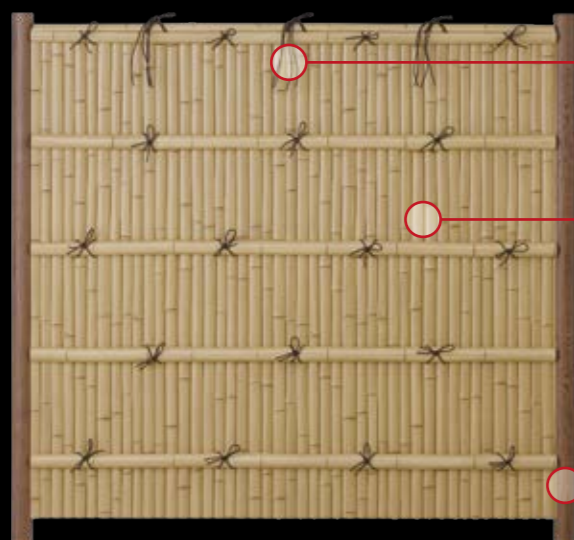

EVER BAMBOO®

We have carried on the timeless techniques of tradition Kyoto craftsmen to create elegant product solutions that replicate the look of the natural bamboo fences and decorations.