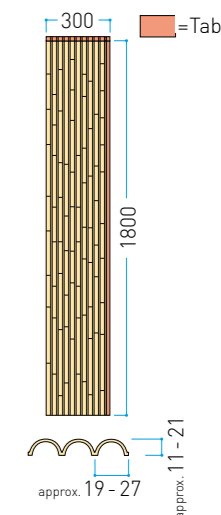

Dimensions (mm)

Kenninji Panels

Cross bars

Kyo-an Panels

Dimensions (mm)

Kyo-an Panels

Cross bars

EVER BAMBOO® MATERIAL

Ajiro Panels

Dimensions (mm)

Bamboo Stick Panels

Dimensions (mm)

Bamboo Pole Panels

Dimensions (mm)

EVER BAMBOO®

We have carried on the timeless techniques of tradition Kyoto craftsmen to create elegant product solutions that replicate the look of the natural bamboo fences and decorations.