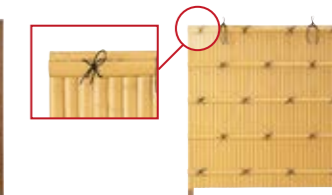

All components needed to create a fantastic bamboo fence are processed and packed as a set.

Modular system

Depending on your needs, mounting sets are available for two different module types: The 'base' type, with two posts, is suitable for installation as a free stand-alone fence element, while the 'extension' type is used to expand your fence to the desired length. We offer a choice of single or double panelled versions for the modules. Select the type that best suits your design.

Assembly

BAMBOO Modular units

1. Positioning the posts
2. The pre-assembled bamboo panels are mounted on the posts

UNI BAMBOO

1. Positioning the posts
2. The horizontal sections build up a frame
3. The bamboo panels are mounted to the frame
4. Finally, the One-Touch Shuro knots are attached