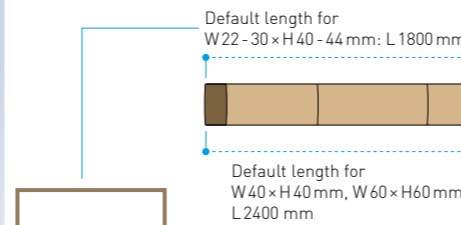

Aluminium Bamboo

Connecting pieces

Round column connector
Column Ø 60 mm → Brace Ø 40/60 mm

Square column connector
Square column → Brace 20 x 40 mm
Square column → Brace 30 x 60 mm
Square column → Brace 60 x 60 mm