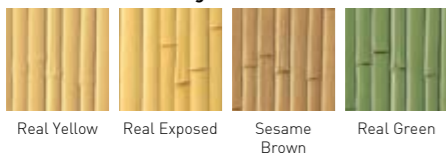

Panels Colours & Designs

Real Yellow Real Exposed Sesame Brown Real Green