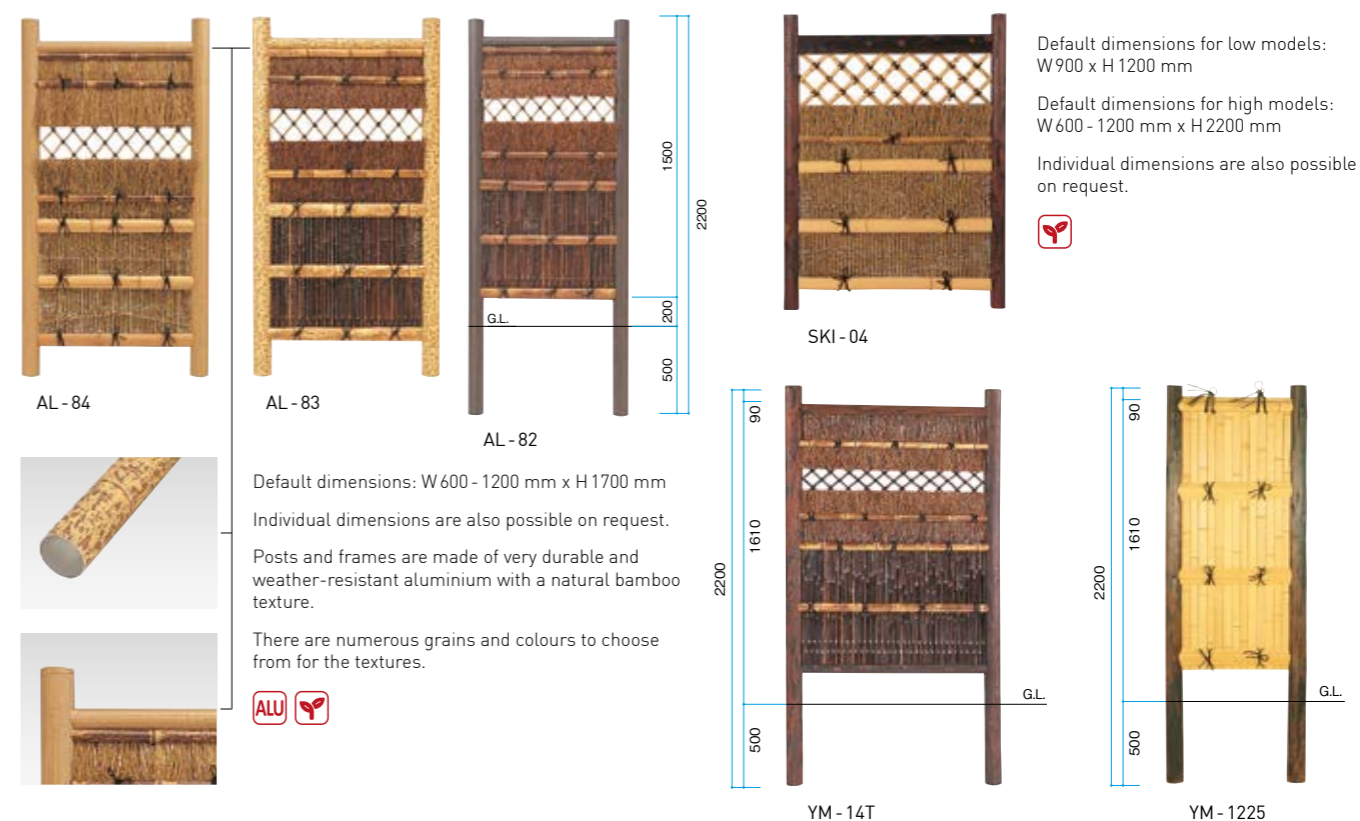

HGM - 01, without wings:
W1370 x D700 x H2600 mm

HGM - 01N, Gate frame:
W1370 x D700 x H2600 mm

Double-wing Fugamon gate

Fuga-Gate

Available in three designs: without wings, single-winged and double-winged. Alternatively, Fuga gates are also available in our UV-resistant and weatherproof EVER BAMBOO® material.

Privacy screen units

Available sizes on request

On request, the depth can be adjusted for embedding in the foundation.

Natural & Aluminium Hybrid Fence Fence modules for space division

Default dimensions for low models: W900 x H1200 mm

Default dimensions for high models: W600 - 1200 mm x H2200 mm

Individual dimensions are also possible on request.

Default dimensions: W600 - 1200 mm x H1700 mm
Individual dimensions are also possible on request.