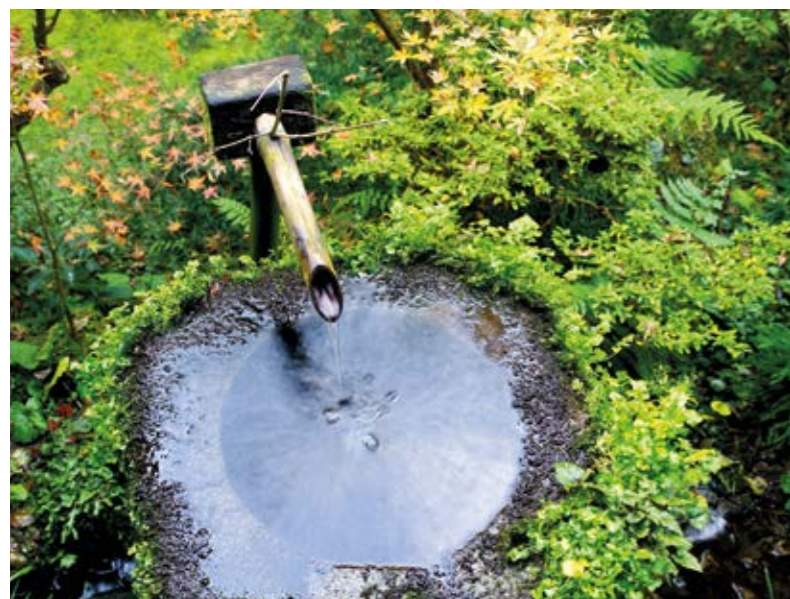

EVER BAMBOO® DECORATION