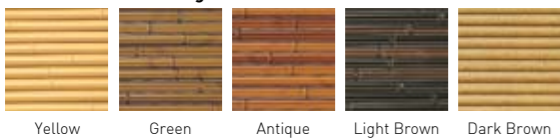

Otsu Standard Sticks

Type 19

Stick 16 Ø

EVER BAMBOO® Set – Type 19
visible posts
Basic module: W 1950 x H 1800 mm
Extension: W 1875 x H 1800 mm

Panels Colours & Designs

Yellow Dark Brown Light Brown Sesame Brown

Column choice

Square 75 RY Square 75 RS Square 75 RA

Design options

Double-sided model

Misu Standard Sticks

Type 5

Type 6

EVER BAMBOO® Set – Type 5
visible posts
Basic module: W 1920 x H 1800 mm
Extension: W 1860 x H 1800 mm

EVER BAMBOO® Set – Type 6
covered posts
Basic module: W 1800 x H 1800 mm
Extension: W 1800 x H 1800 mm
Bronze colour posts

Panels Colours & Designs

Yellow Green Antique Light Brown Dark Brown

Column choice