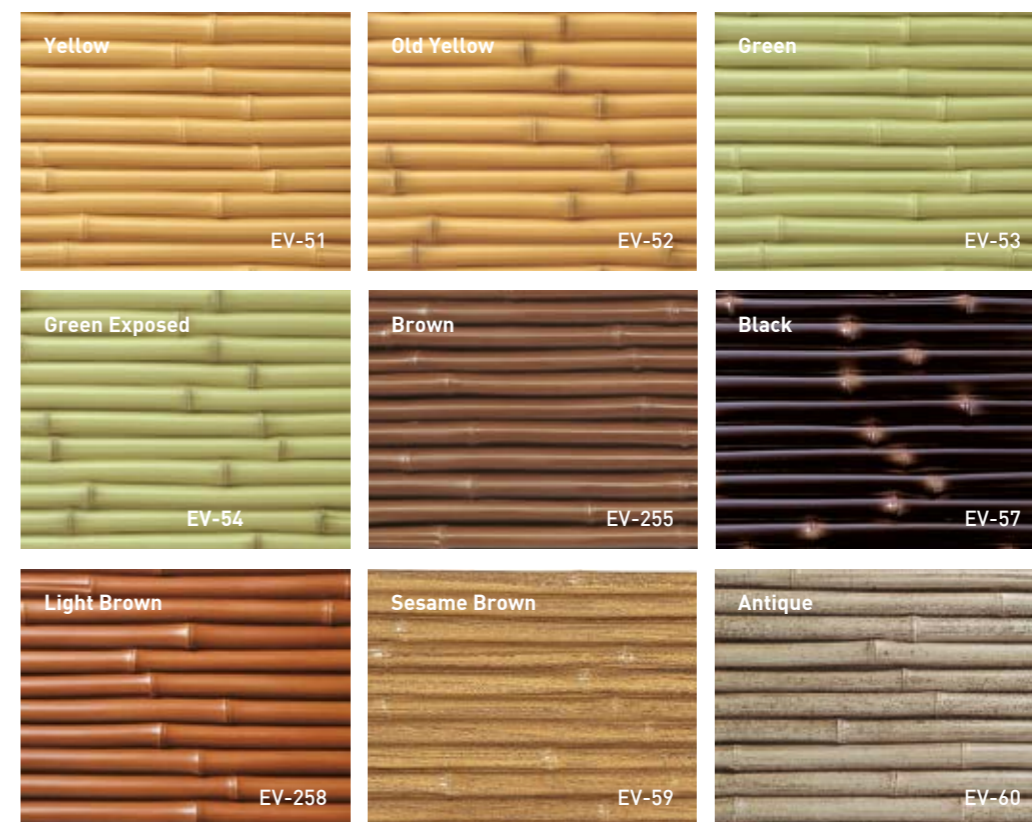

Bamboo Stick Panels

Dimensions (mm)