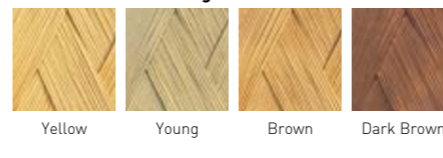

Panels Colours & Designs

Yellow Young Brown Dark Brown