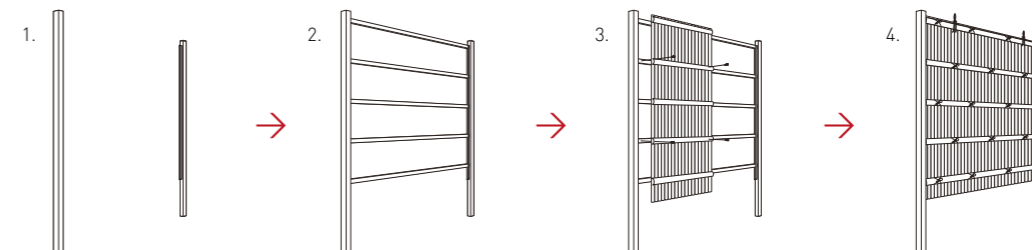

EVER BAMBOO® SET

EVER BAMBOO®

We have carried on the timeless techniques of tradition Kyoto craftsmen to create elegant product solutions that replicate the look of the natural bamboo fences and decorations.

All inclusive assembly kit

All components needed to create a fantastic bamboo fence are processed and packed as a set.

Modular system

Depending on your needs, mounting sets are available for two different module types: The 'base' type, with two posts, is suitable for installation as a free stand-alone fence element, while the 'extension' type is used to expand your fence to the desired length. We offer a choice of single or double panelled versions for the modules. Select the type that best suits your design.

Visible & covered posts

Select from either visible posts or covered posts in accordance with the spatial clarity and continuity of your fence design.

System

Basic module

Extension module

Visible posts

Covered posts

Assembly

BAMBOO Modular units

1. Positioning the posts
2. The pre-assembled bamboo panels are mounted on the posts

UNI BAMBOO

1. Positioning the posts
2. The horizontal sections build up a frame
3. The bamboo panels are mounted to the frame
4. Finally, the One-Touch Shuro knots are attached

Default Panels

1. Positioning the posts
2. The horizontal sections build up a frame
3. The panels or sticks are mounted on the frame
4. The covers and crossbars are attached
5. Finally, the classic knots of Shuro rope are fastened

Tube panels