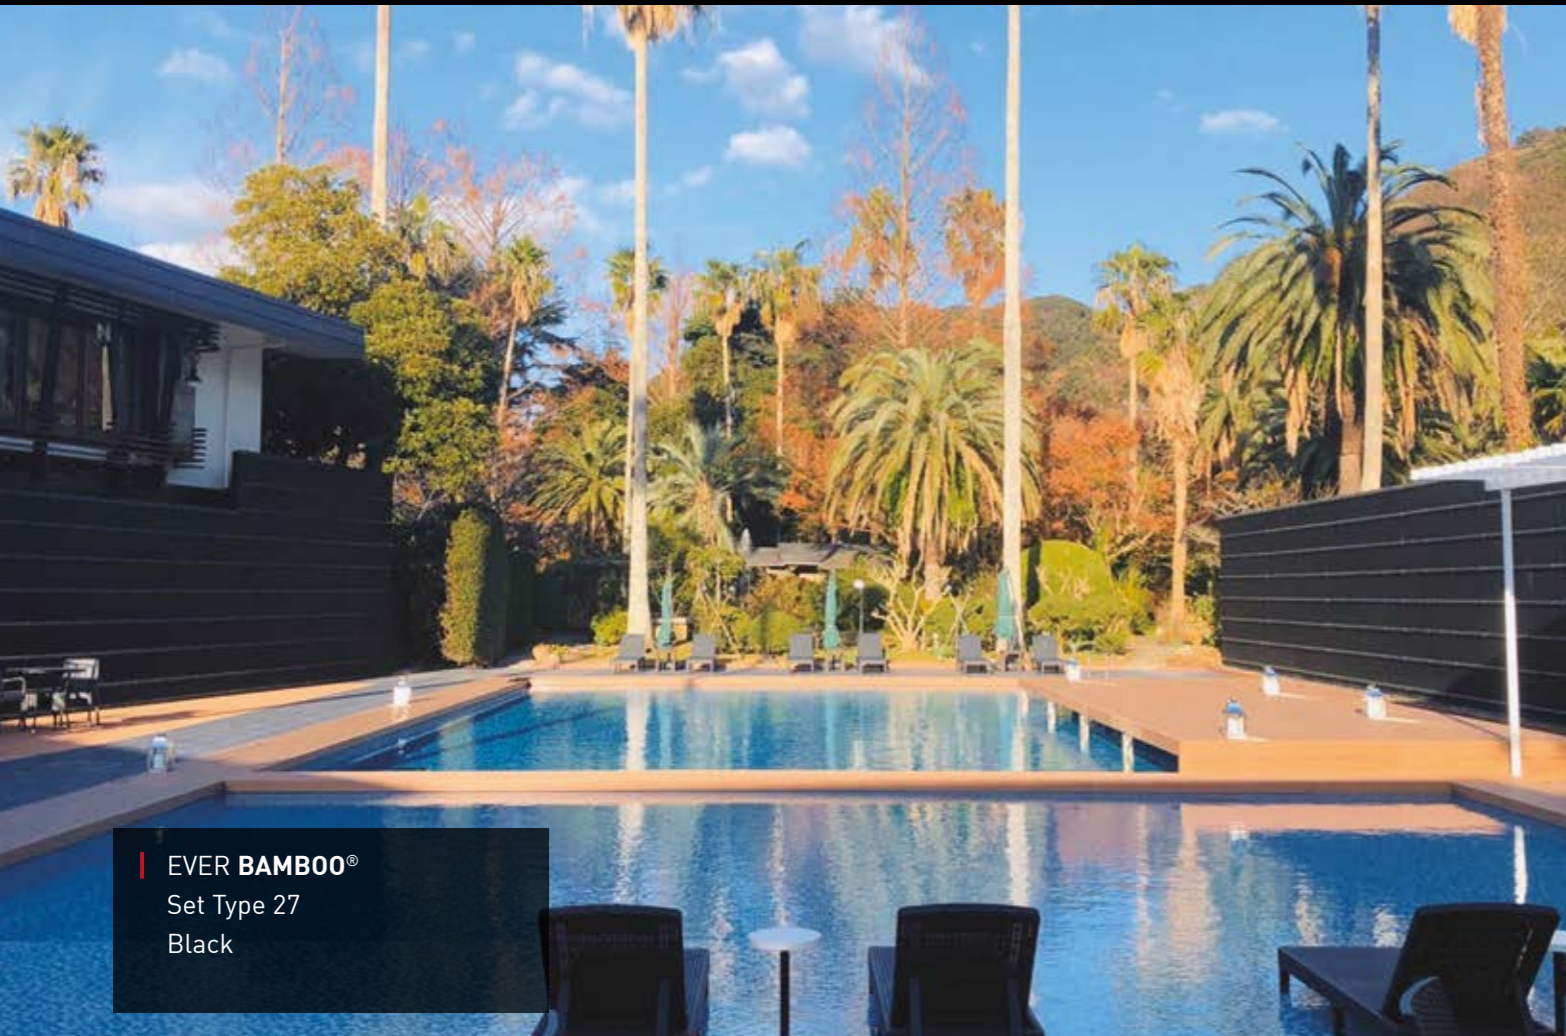

EVER BAMBOO®
Antique Exposed

EVER BAMBOO®
Set Type 27
Black