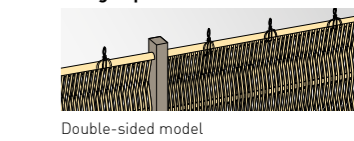

Otsu Standard Sticks

Type 19

Stick 16 Ø

EVER BAMBOO® Set – Type 19
visible posts
Basic module: W 1950 x H 1800 mm
Extension: W 1875 x H 1800 mm

Panels Colours & Designs

Yellow Dark Brown Light Brown Sesame Brown

Column choice

Square 75 RY Square 75 RS Square 75 RA

Design options

Double-sided model

Misu Standard Sticks

Type 5

Type 6

EVER BAMBOO® Set – Type 5
visible posts
Basic module: W 1920 x H 1800 mm
Extension: W 1860 x H 1800 mm