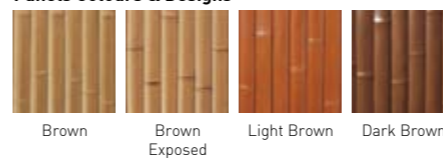

Type 13

Type 14

Panels Colours & Designs

Brown Brown Exposed Light Brown Dark Brown