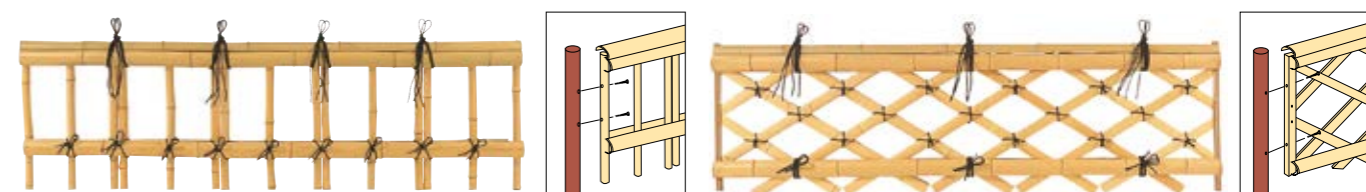

Low garden fences

Natural Kinkakuji fence

Default dimensions: W 1800 x H 600/900 mm

Natural Ryoanji fence

Default dimensions: W 1800 x H 600/900 mm