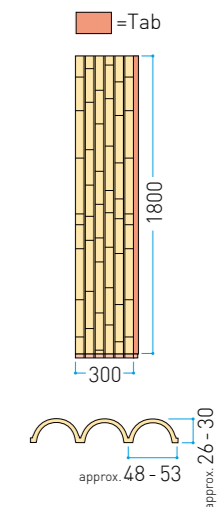

Dimensions (mm)

Kenninji Panels

Cross bars

Kyo-an Panels

Dimensions (mm)

Kyo-an Panels

Cross bars

EVER BAMBOO® MATERIAL

Ajiro Panels

Dimensions (mm)

Bamboo Stick Panels

Dimensions (mm)

Bamboo Pole Panels

Dimensions (mm)

EVER BAMBOO®

We have carried on the timeless techniques of tradition Kyoto craftsmen to create elegant product solutions that replicate the look of the natural bamboo fences and decorations.