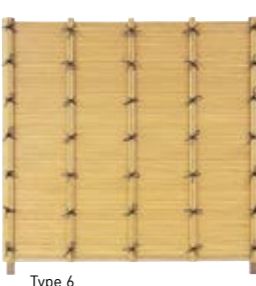

Column choice

Square 75 RY Square 75 RS Square 75 RA

Design options

Double-sided model

Misu Standard Sticks

Type 5

Type 6

EVER BAMBOO® Set – Type 5
visible posts
Basic module: W 1920 x H 1800 mm
Extension: W 1860 x H 1800 mm