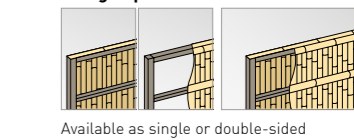

Design options

Available as single or double-sided model.