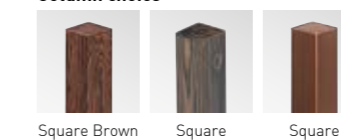

Deluxe Yellow Ivory Ivory Exposed Olive Green Artisan Yellow

Column choice

Square Brown Square Antique Square Bronze