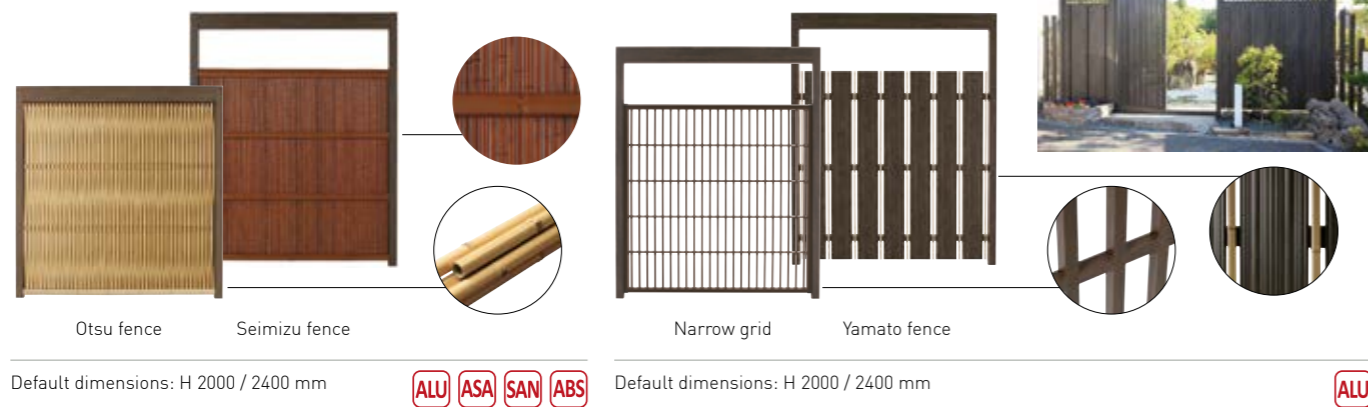

PHOTOREALISTIC LAMINATED ALUMINIUM PROFILES

Nature-like décors replicate wood surfaces true to the original and offer numerous design options for elegant projects in and around the building.

JAPANESE LIGHTING

Materials and designs that harmonize with nature and soft light create a comfortable rhythm in the darkness, by creating a taste of the oriental garden.

EVER ART WOOD®

Examples of modular systems with aluminium frames and panels

Grid fence elements - examples from the Kyoto series