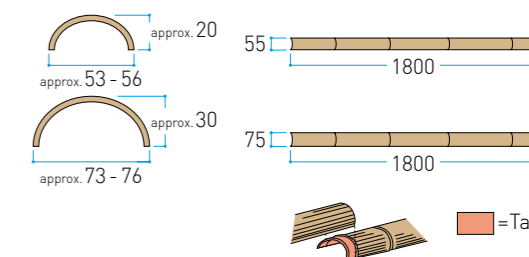

Dimensions (mm)

Kenninji Panels

Cross bars

Kyo-an Panels

Dimensions (mm)

Kyo-an Panels

Cross bars

EVER BAMBOO® MATERIAL

Ajiro Panels

Dimensions (mm)

Bamboo Stick Panels

Dimensions (mm)

Bamboo Pole Panels

Dimensions (mm)

EVER BAMBOO®

We have carried on the timeless techniques of tradition Kyoto craftsmen to create elegant product solutions that replicate the look of the natural bamboo fences and decorations.