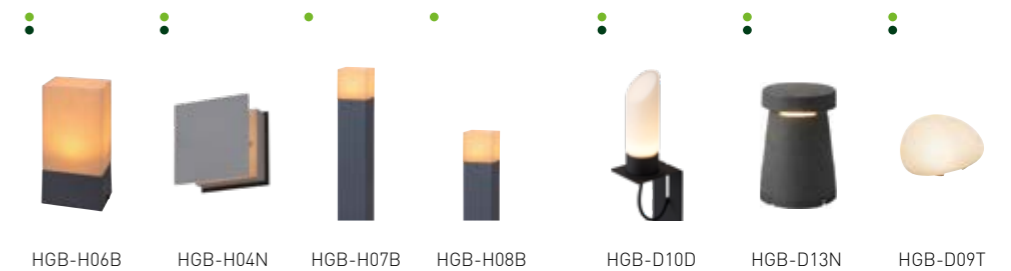

Grid fence elements - examples from the Kyoto series

*Further models and colours in the EVER ART WOOD catalogue or on request

LEDIUS EXTRA-LOW VOLTAGE LIGHTING

MODERN*

•12V •24V

HONO-AKARI ATMOSPHERIC LIGHTS (2000 K)