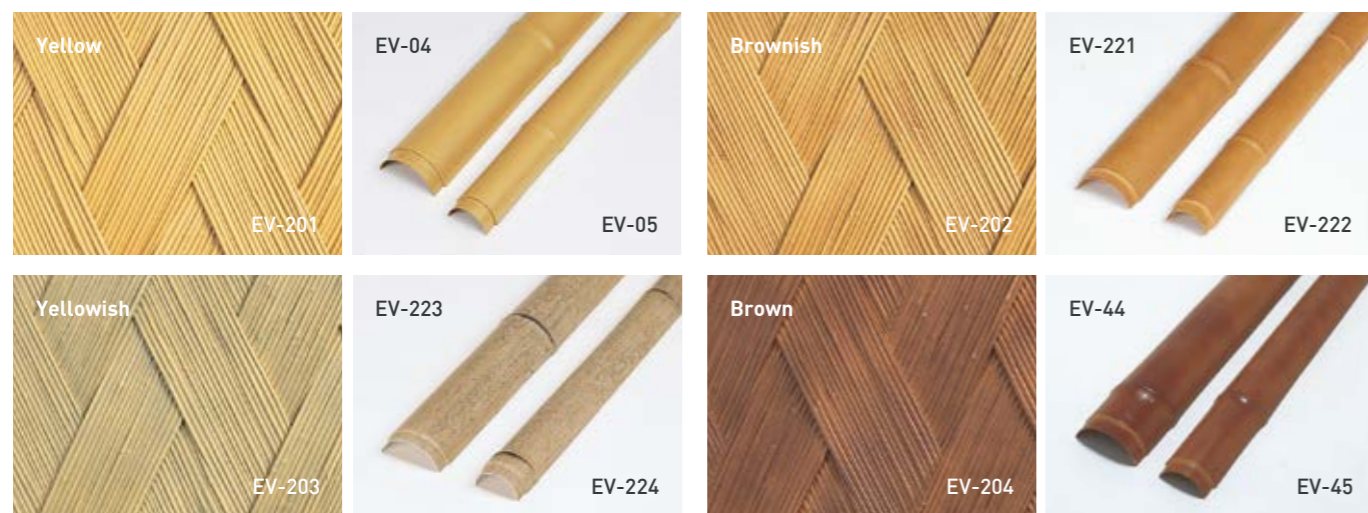

EVER BAMBOO® MATERIAL

Ajiro Panels