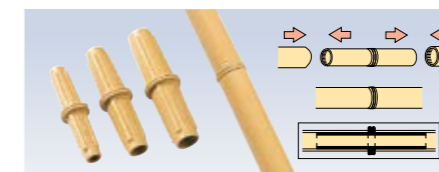

W 40 mm

Ø 50 mm

Ø 63 mm

Ø 80 mm

Connecting pieces

ECO BAMBOO Connector

Aluminium pipe for reinforcement

for Ø 20 mm

for Ø 22 mm

for Ø 26 mm

for Ø 30 mm

for Ø 38 mm

for Ø 50 mm

for Ø 63 mm

for Ø 80 mm

PJ-22 Ø 18 mm × L 90 mm