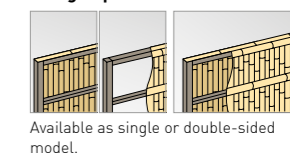

Design options