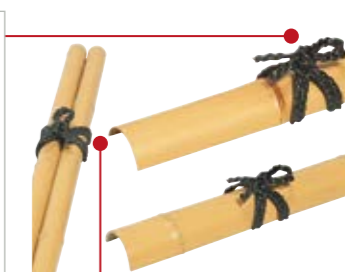

One-Touch Knots

Code	Size
STF-32	Ø 3 mm × 340 m rope
STF-42	Ø 4 mm × 250 m rope

Code	Size
STF-315	Ø 3 mm × 15 m rope
STF-415	Ø 4 mm × 15 m rope

Code	Size
OS-11	Ø 75 mm for the top cover
OS-12	Ø 55 mm for the top cover
OS-13	Ø 55 mm for the crossbars