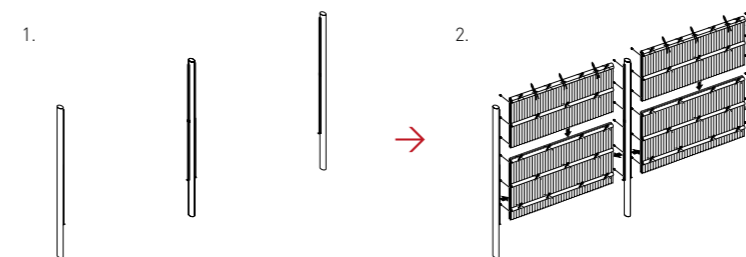

All components needed to create a fantastic bamboo fence are processed and packed as a set.

Modular system

Depending on your needs, mounting sets are available for two different module types: The 'base' type, with two posts, is suitable for installation as a free stand-alone fence element, while the 'extension' type is used to expand your fence to the desired length. We offer a choice of single or double panelled versions for the modules. Select the type that best suits your design.

Visible & covered posts

Select from either visible posts or covered posts in accordance with the spatial clarity and continuity of your fence design.

System

Basic module

Extension module

Visible posts

Covered posts

Assembly

BAMBOO Modular units

1. Positioning the posts
2. The pre-assembled bamboo panels are mounted on the posts

UNI BAMBOO

1. Positioning the posts
2. The horizontal sections build up a frame
3. The bamboo panels are mounted to the frame
4. Finally, the One-Touch Shuro knots are attached