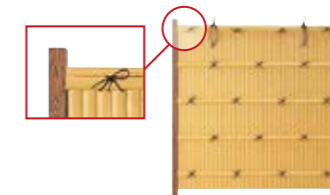

Visible posts