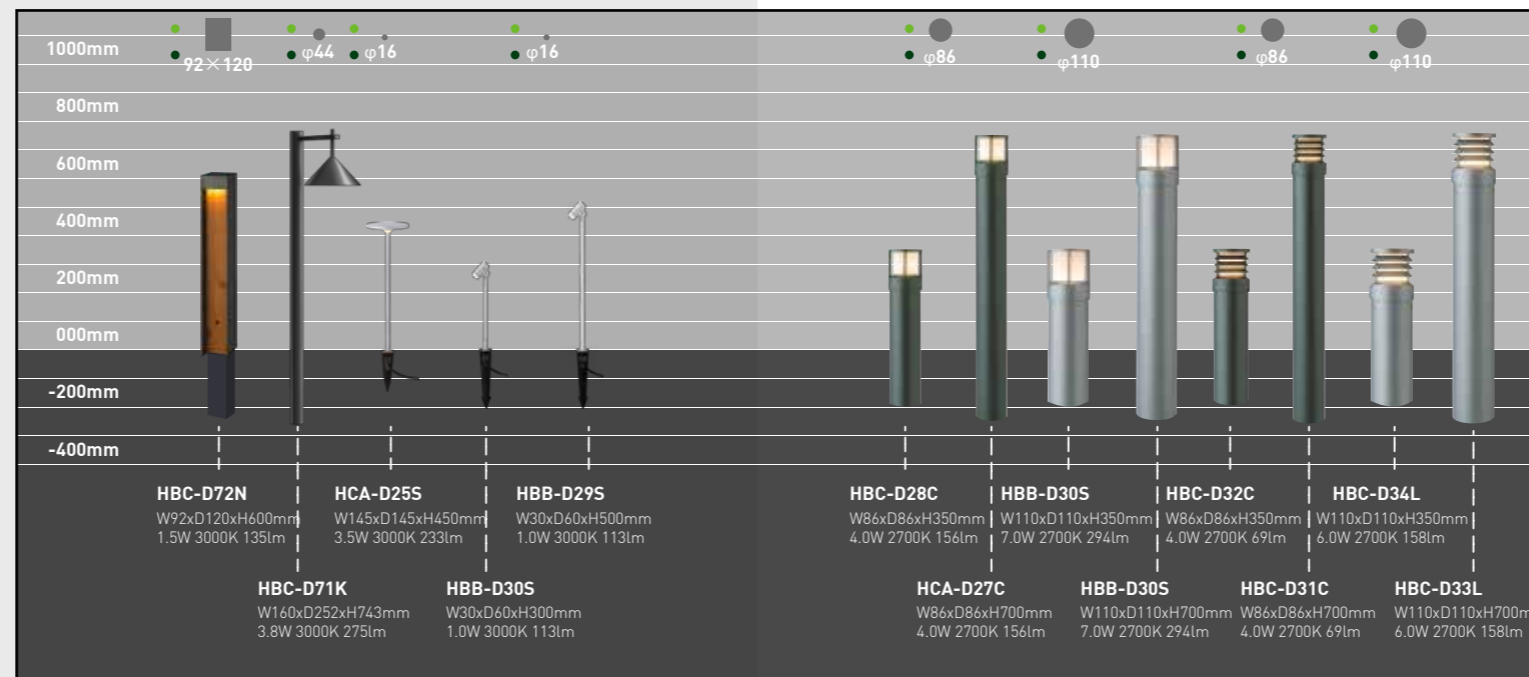

LEDIUS BOLLARD LIGHT

● 12V
● 24V

BOLLARD LIGHT

Provide safety, security and style with outdoor path lights. Bollard lighting illuminate your walkways and landscape while making a property seem larger with strategic placement.