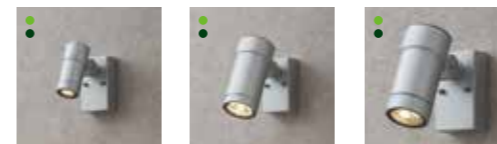

LEDIUS WALL SPOT LIGHT

● 12V
● 24V

CHOICE OF LIGHT INTENSITY

HBA-D14S OPTI S
W60xD125xH100mm
2.9W 3000K 250lm

HBA-D15S OPTI M
W60xD139xH119mm
6.1W 3000K 550lm

HBA-D16S OPTI L
W68xD148xH138mm
12.0W 3000K 1050lm