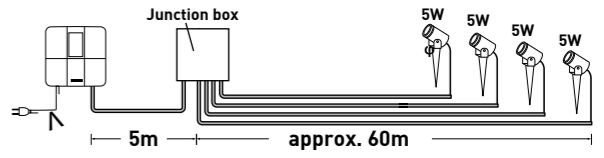

When using 20W distributed over 4 lines

If a junction box with several connected lines is used, the max. cable length is approx. 65 m, as the power in watts per line is reduced.

- The range of the extra-low voltage lighting system is max. 90m. This avoids maintenance problems and interference.
- The total power consumption of the products to be used should not exceed 70% of the transformer power.