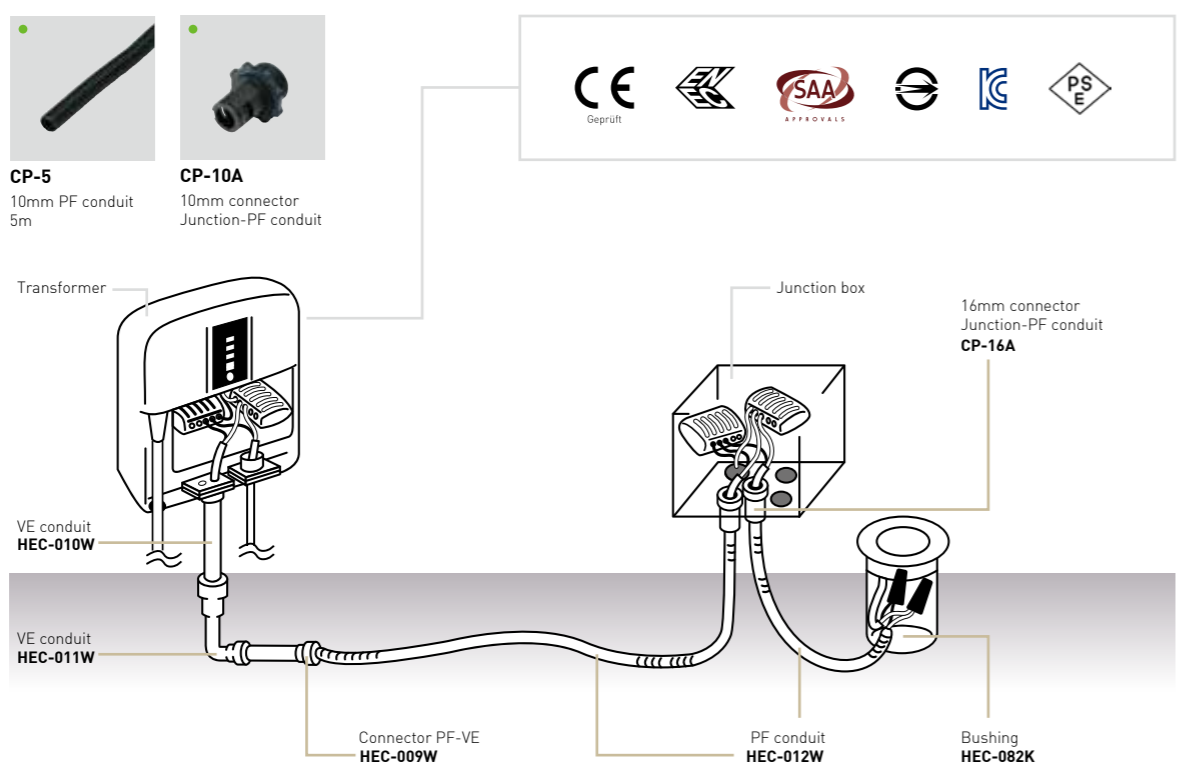

LEDIUS SYSTEM

TRANSFORMER

15w HEA-015G/015I For 15W W75xD58xH194mm Max. 2 branches	35w HEA-021G/021I For 35W W178xD58xH169mm Max. 4 branches	75w HEA-016G/016I For 75W W222xD62xH171mm Max. 4 branches	150w HEA-017G/017I For 150W W271xD80xH215mm Max. 6 branches	150w HEA-014G/014I For 150W W271xD80xH215mm Max. 6 branches	300w HEA-006G/006I For 300W W430xD170xH352mm Required to install it by a qualified person	600w HEA-007G/007I For 600W W570xD195xH409mm

CABLE CONNECTOR

HCE-0002 5m	HCE-035K 50m	HCE-029K 30m	HCE-030K 100m	HCE-0014 10 pieces / set	HCE-032G 10 pieces / set

JUNCTION BOX

HCE-0005 W84xD84xH265mm	HEC-057P W80xD80xH155mm Column:70x70mm	HEC-084C W140xD92xH140mm 2.5W 2000K 91lm	HEC-084S W140xD92xH140mm 2.5W 2000K 91lm	HEC-083I W70xD70xH600mm 2.5W 2000K 149lm	HEC-083G W70xD70xH600mm 2.5W 2000K 149lm	HEC-083S W70xD70xH450mm 2.5W 2000K 149lm

WIRE CONDUIT

HEC-012W 16mm PF conduit 10m	HEC-010W 16mm VE conduit 2m	HEC-011W 16mm VE C conduit	HEC-009W 16mm connector PF-VE conduit	HEC-008W 16mm connector Junction-VE conduit	CP-16A 16mm connector Junction-PF conduit	HEC-082K Bushing for 16mm W23xD23xH32 (x2)

Available watts per line and usable cable length

From the following diagrams you can read the max. usable cable length for optimum performance with a voltage of 12 V / 24 V. If this length is exceeded, the voltage drops to 11 V / 23 V or less due to the electrical resistance and the distance. The connected lamps will then also light up, but will not reach their original light intensity.