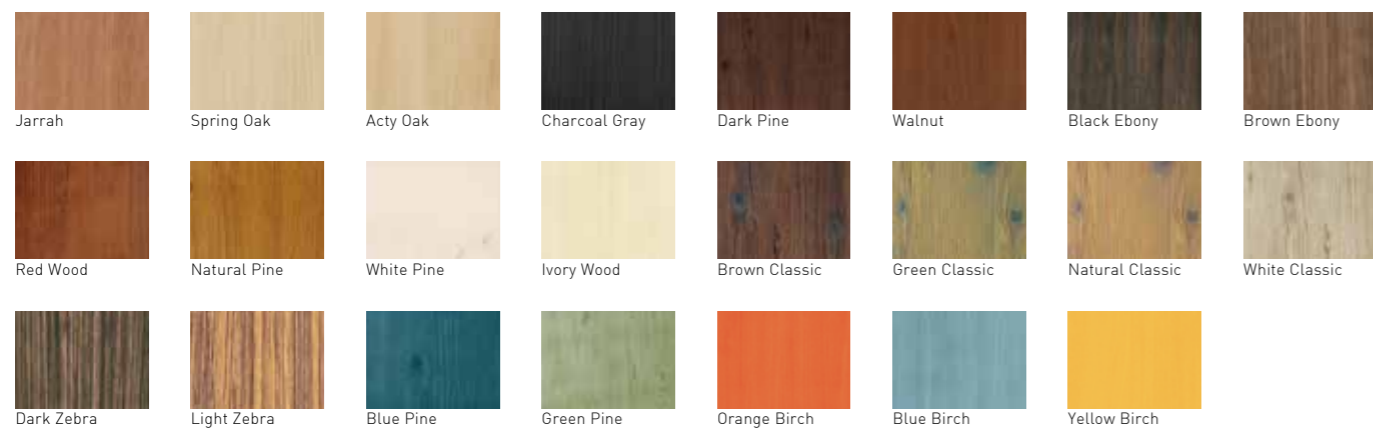

LEDIUS EVER ART COLOR

WOOD x 23

METAL x 12

*Only for EVER ART light Square type.
**Only for EVER ART light Round type.

JAPANESE x 18

EVER ART POLE LIGHT

EVER ART WALL LIGHT

LEDIUS DATA BASE