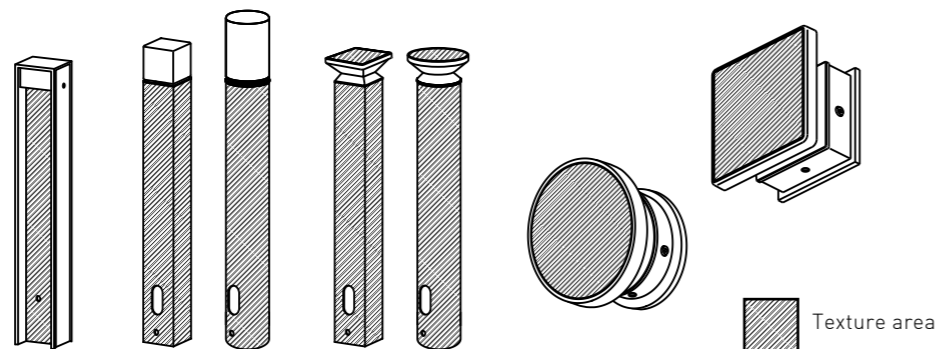

LEDIUS EVER ART COLOR

WOOD x 23

METAL x 12

*Only for EVER ART light Square type.
**Only for EVER ART light Round type.

JAPANESE x 18

EVER ART POLE LIGHT

EVER ART WALL LIGHT

LEDIUS DATA BASE