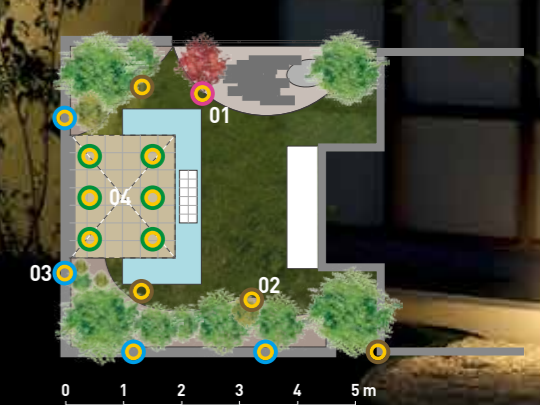

LEDIUS : HGB-H06B Japanese light HBB-D17S Spot light

LEDIUS : HGA-Y02K Japanese light

LEDIUS : HGB-D01K Japanese light HBC-D63P EVER ART light HBB-D17S Spot light

LIGHTING PLAN

The light combination from wall, ceiling and also reflection from the water surface, its space gets a fantastic atmosphere.