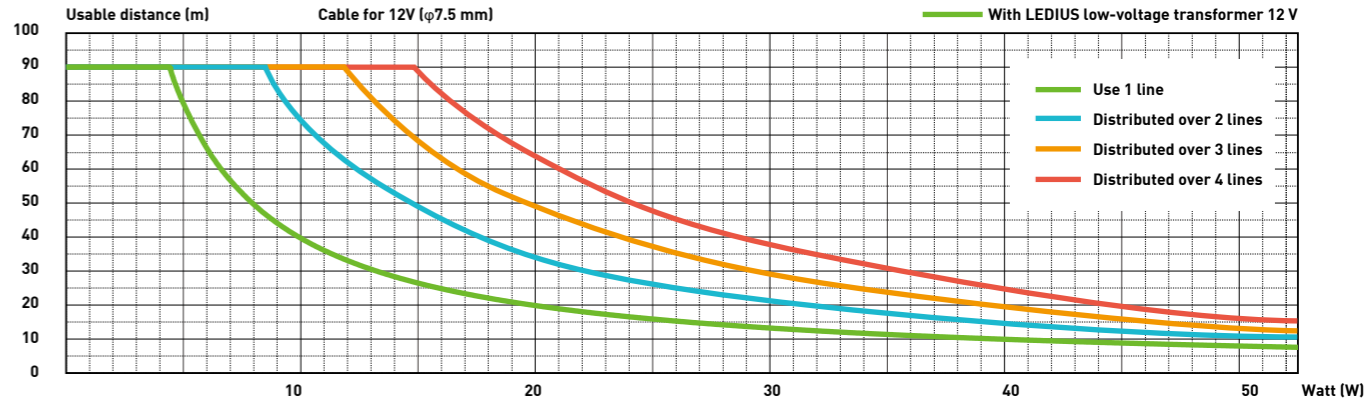

Cable length for 1 line with 12 V products

Cable length for 1 line with 24 V products

Cable length with junction box and up to 4 lines with 12 V products

To avoid voltage drop, the usable cable length is limited. With the help of a junction box, the power in watts per line can be reduced, thus increasing the usable cable length.