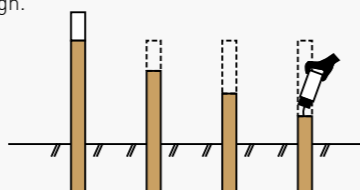

Any height as you like to get

This is an aluminum material which makes cutting easily. You can design to your preferred height according to the landscape design.