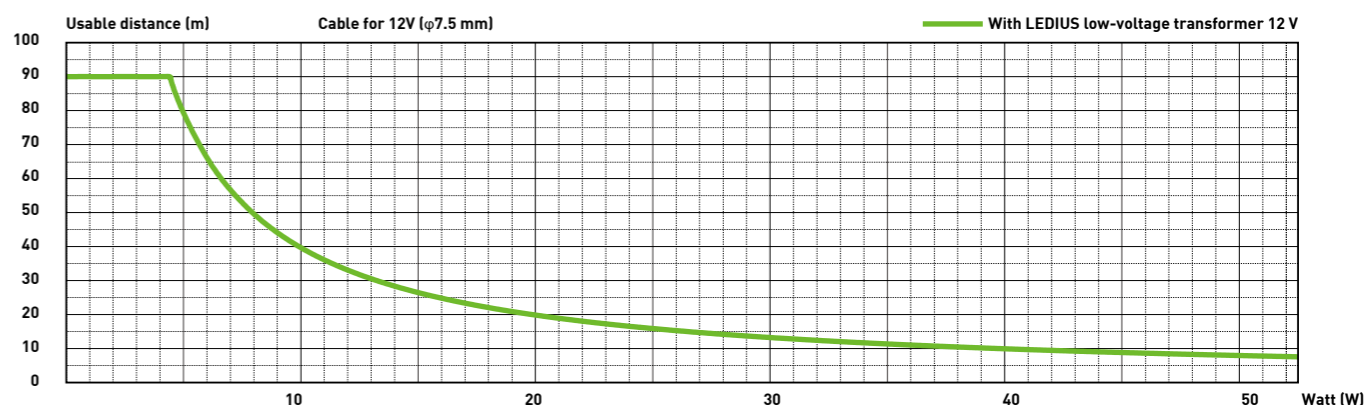

Cable length for 1 line with 12 V products