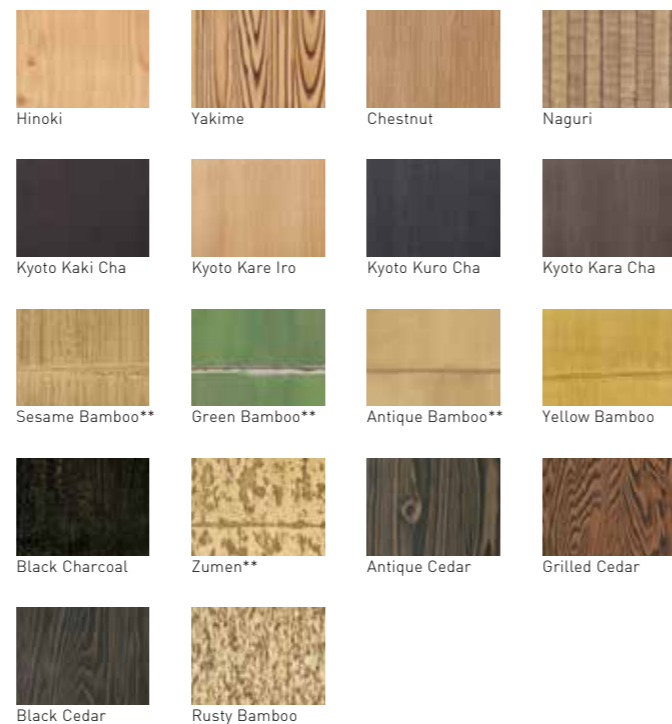

LEDIUS EVER ART COLOR

WOOD x 23

METAL x 12

*Only for EVER ART light Square type.
**Only for EVER ART light Round type.

JAPANESE x 18

EVER ART POLE LIGHT

EVER ART WALL LIGHT

LEDIUS DATA BASE