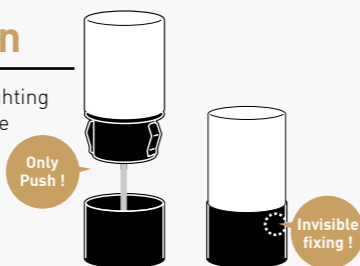

Easy construction

The completely waterproofed lighting head is very easy to install on the aluminium column.

EVER ART WOOD material

By using the same texture of EVER ARTWOOD, the total coordination of the garden and the exterior can be combined with lighting.