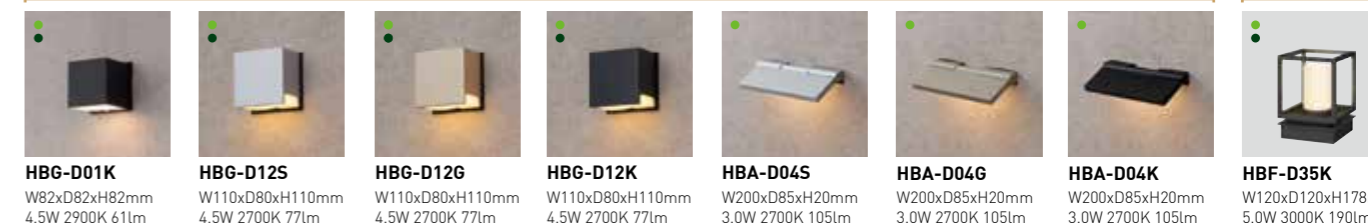

LEDIUS WALL LIGHT

• 12V
• 24V

GOOD FITTING FOR EXTERIOR COLOR COORDINATION

GOOD FITTING FOR EXTERIOR COLOR COORDINATION

COMPACT & MODERN

COMPACT & MODERN

ON THE WALL

DECORATIVE