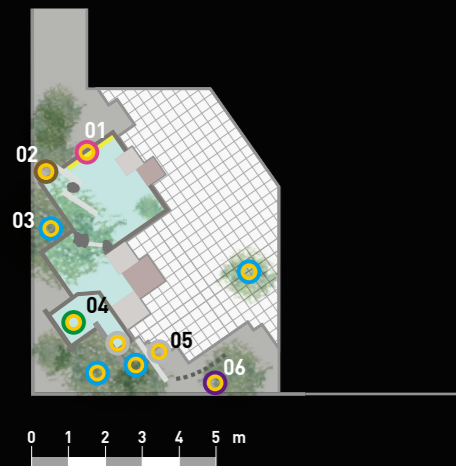

LIGHTING PRODUCTS