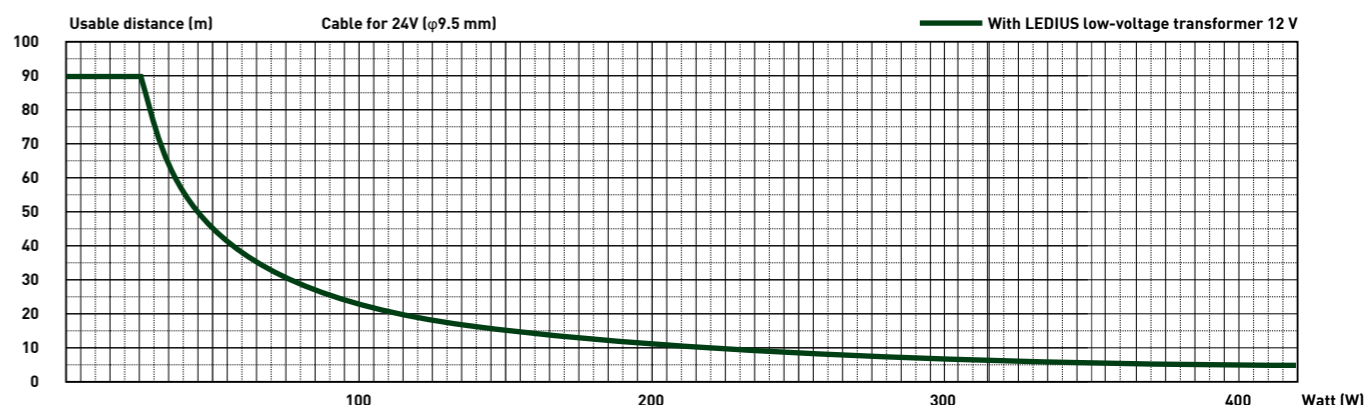

Cable length for 1 line with 24 V products

Cable length with junction box and up to 4 lines with 12 V products

To avoid voltage drop, the usable cable length is limited. With the help of a junction box, the power in watts per line can be reduced, thus increasing the usable cable length.