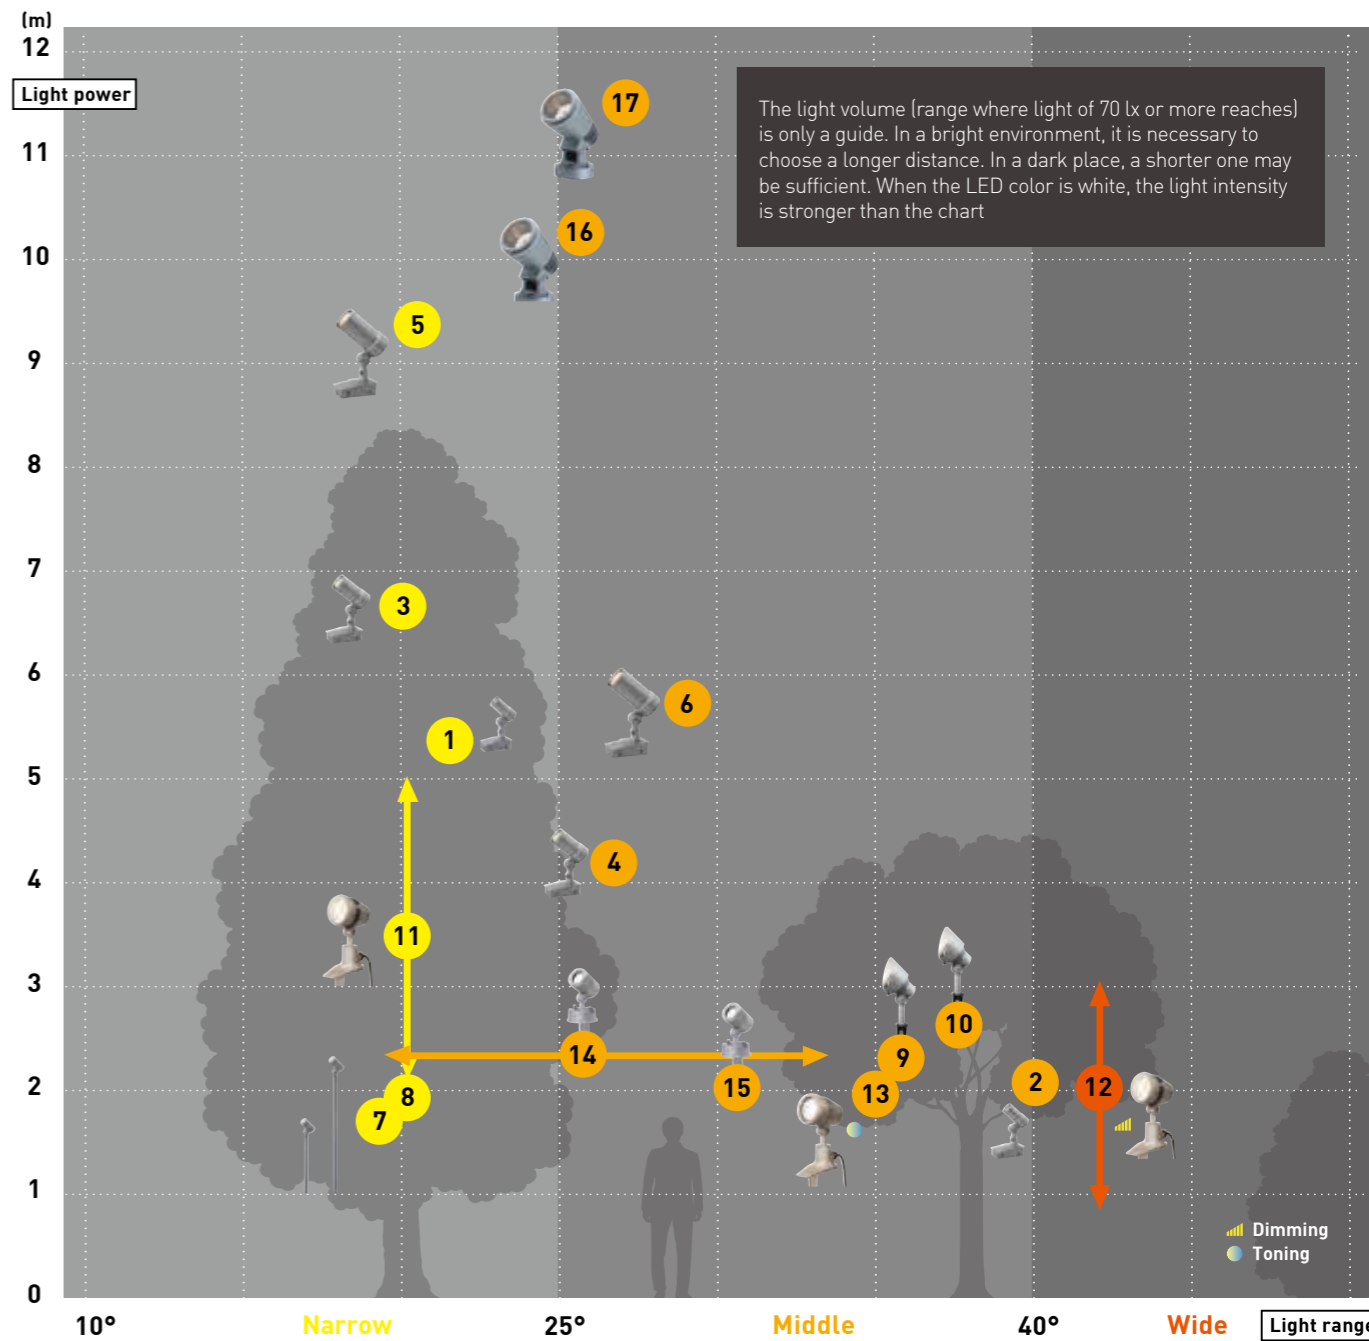

SPOT LIGHT

Make your yard come to life at night by highlighting trees and other features in your yard with Accent Landscape Lighting.

STANDARD

- HBB-D32S**
W65xD105xH155mm
2.9W 3000K 200lm
- HBB-D34S**
W65xD124xH169mm
6.1W 3000K 560lm
- HBB-D36S**
W68xD140xH178mm
12.0W 3000K 950lm
- HBB-D30S**
W30xD60xH300mm
1.0W 3000K 1113lm
- HBB-D29S**
W30xD60xH500mm
1.0W 3000K 1113lm
- HBB-D17S**
W86xD119xH153mm
2.7W 3000K 207lm