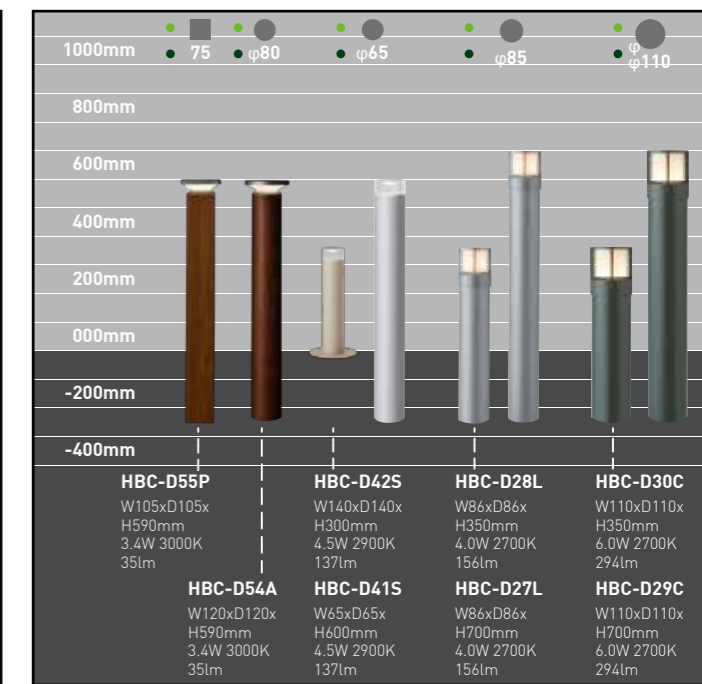

LEDIUS BOLLARD LIGHT

● 12V
● 24V

BOLLARD LIGHT

Provide safety, security and style with outdoor path lights. Bollard lighting illuminate your walkways and landscape while making a property seem larger with strategic placement.