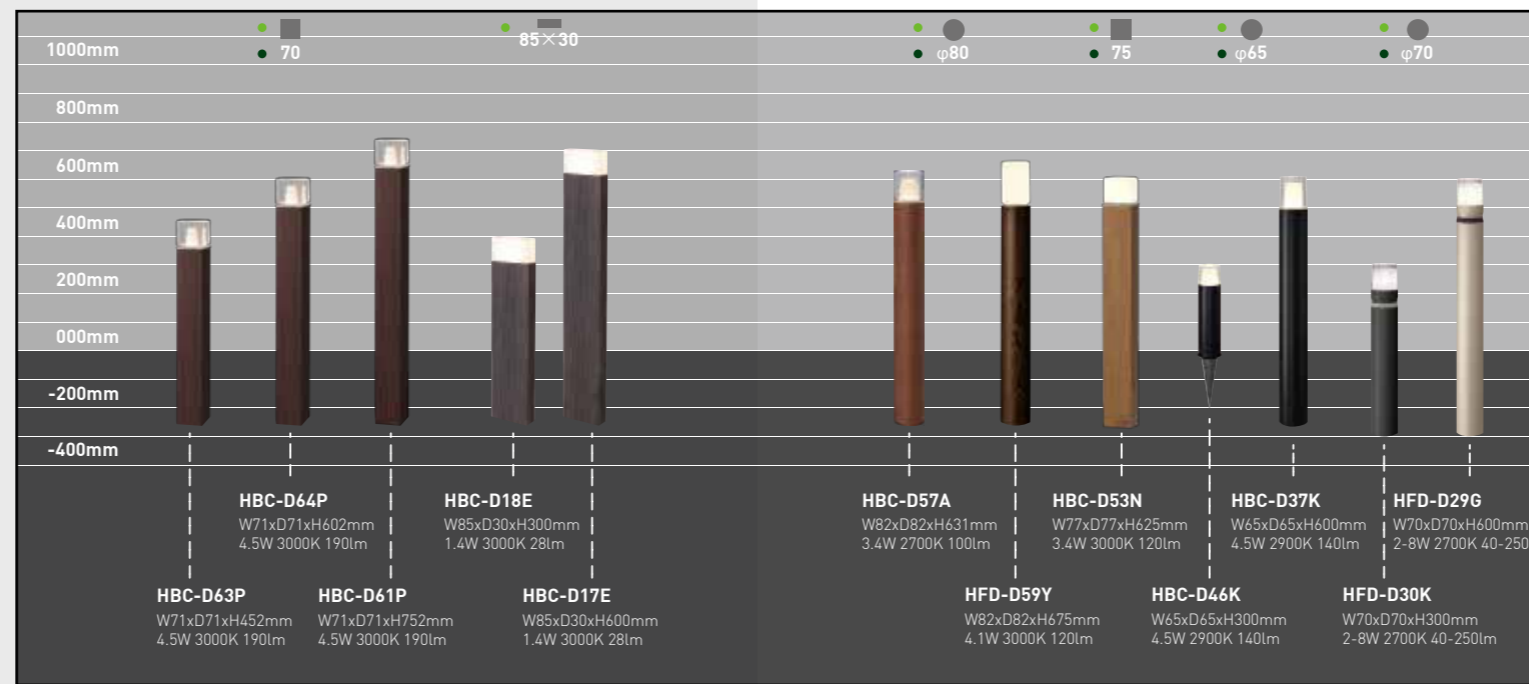

LEDIUS BOLLARD LIGHT

● 12V
● 24V

BOLLARD LIGHT

Provide safety, security and style with outdoor path lights. Bollard lighting illuminate your walkways and landscape while making a property seem larger with strategic placement.