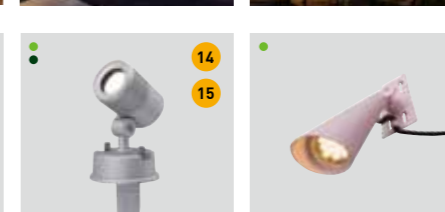

DECORATIVE

- **HBB-008D /009D /010D**
  W80xD88xH125mm
  4.8W 3000K 154lm
- **HBC-D10P**
  W71xD168xH183mm
  4.5W 3000K 301lm