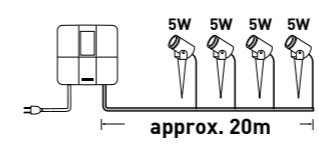

When using 20W with one line

If the power is 20W per line, the max. usable cable length is about 20 m.