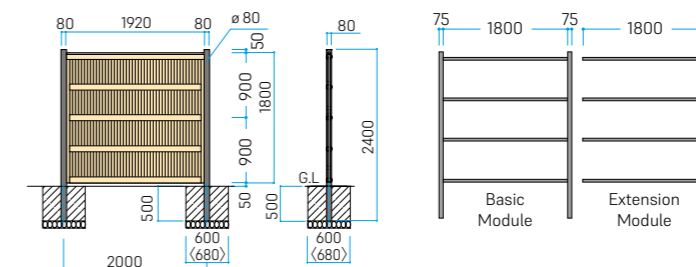

EVER BAMBOO® SET

Shimizu – Assembly Kit

EVER BAMBOO® Set – visible Posts
 Basic module: B1950 × H1800 mm | Extension: B1875 × H1800 mm

Construction

Assembly Kit

Standard dimensions

Material:

Colours & Designs

ECO BAMBOO DELUXE Rods

Material:

Colours & Designs

ECO BAMBOO Rods

Available post types

Square Brown Square Antique Square Yellow

Design options

Double-sided

Shimizu – Pre-fabricated

EVER BAMBOO® Set – visible Posts
 Basic module: B1920 × H1800 mm | Extension: B1860 × H1800 mm

Standard dimensions

Material:

Colours & Designs

ECO BAMBOO DELUXE Rods

Available post types