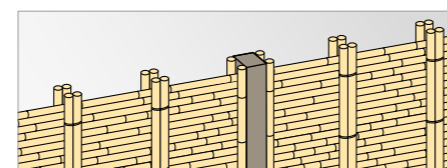

ECO BAMBOO Rods

Available post types

Square Brown, Square Black, Square Antique, Square Bronze

Design options

Double-sided

EVER BAMBOO® SET

Misu – Assembly Kit

EVER BAMBOO® Set – visible Posts