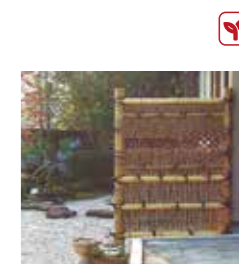

TAKE GAKI PRODUCT SERIES

Roofs, Garden Gates and Doors for Fences

Standard sizes available on request

The fence canopy is secured using an L-shaped bracket connection.

Well-balanced combination of modern cylinder locks with a traditional construction.

Copper Post Covers
The Antibacterial effect of copper protects the natural wood from rotting.

Dimensions may vary slightly

Fuga-Gate
Also available in three design variants: single-wing, double-wing and gate-frame styles. Alternatively, Fuga gates can be supplied in weatherproof and UV-resistant EVER BAMBOO® material.

Privacy screen units

Sizes available on request

On request, the depth can be customised for foundation embedding.

Natural & Aluminium Hybrid Fence   Fence modules for space division

Standard dimensions: W600 - 1200 mm x H1700 mm
Custom dimensions available upon request.
Posts and frames are made from highly durable, weather-resistant aluminium with natural bamboo elements.
There are numerous grains and colours to choose from for the textures.

Standard dimensions for low models: W900 x H1200 mm
Standard dimensions for high models: W600 - 1200 mm x H2200 mm
Custom dimensions available upon request.