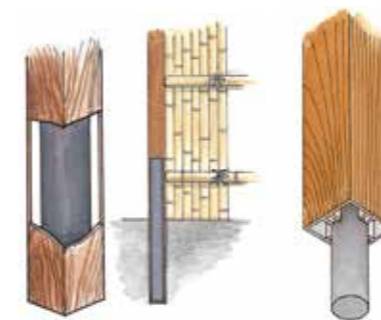

Standard dimensions: W600 - 900 x H1700 mm

EVER BAMBOO® SET

Solutions for various installation situations

On slopes ...

Our bamboo fences can also be installed along slopes and staircases.

Direct wall attachment

If posts cannot be embedded in the ground, our post brackets with wall anchors offer a practical solution.

Even in windy locations ...

With the separately available aluminium reinforcement, even sites exposed to strong wind or snow loads can be stabilised.

Installing aluminium roof tiles

To mount posts with roof tiles, the tile profile is fixed to the posts and the aluminium roof tiles are placed on top.

Flexible corner angles

For flexible angles at the ends of the fence, we recommend our round aluminium post system.