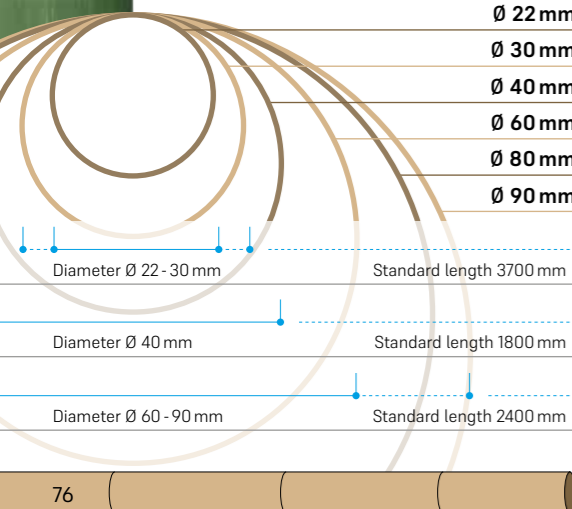

Round column connector
Column Ø 60 mm → Brace Ø 40/60 mm

Square column connector
Square column → Brace 20 x 40 mm
Square column → Brace 30 x 60 mm
Square column → Brace 60 x 60 mm

Connector ECO BAMBOO
Column Ø 60 mm → Brace Ø 22-50 mm