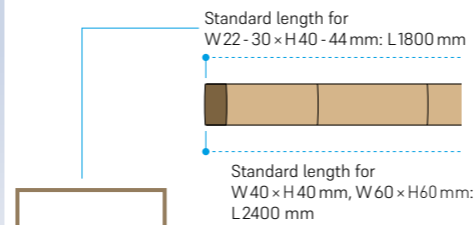

Aluminium Bamboo

Connecting pieces

Round column connector
Column Ø 60 mm → Brace Ø 40/60 mm