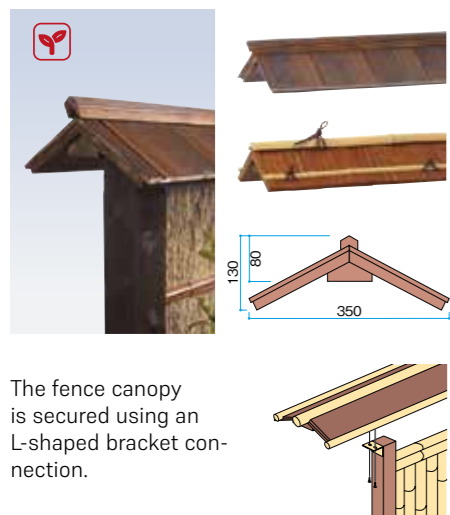

Only available as double-sided version.

Misu Dark Bamboo

Standard dimensions: W1800 mm × H1200-1800 mm

Only available as double-sided version.

TAKE GAKI PRODUCT SERIES

Roofs, Garden Gates and Doors for Fences

Standard sizes available on request

The fence canopy is secured using an L-shaped bracket connection.

Kenninji-Garden door
SNG - 2: W700 × H1500 mm

Kuroho-Garden door
SNG - 1: W700 × H1500 mm

Well-balanced combination of modern cylinder locks with a traditional construction.