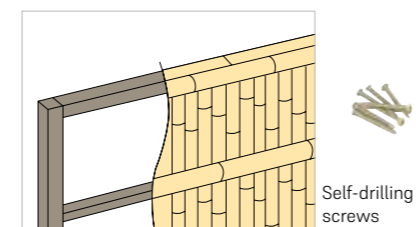

Self-drilling screws

• Wood with natural bamboo or ECO BAMBOO