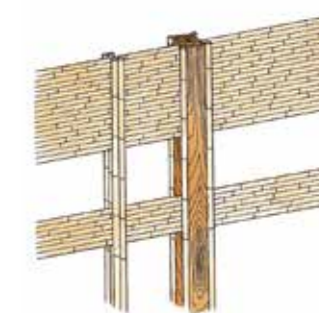

Installing aluminium roof tiles

To mount posts with roof tiles, the tile profile is fixed to the posts and the aluminium roof tiles are placed on top.

Flexible corner angles

For flexible angles at the ends of the fence, we recommend our round aluminium post system.

Square post example:

Two posts are required.

Round post example:

Caps with 45° markers allow for precise alignment.

Adjustable C-profile clamps let you set the desired angle.

Bamboo fences higher than 1800 mm (Panel Connections)

For fences over 1800 mm tall (e.g. EVER BAMBOO® "Keninji Fence"), vertical panel joints should align with the horizontal structural supports.

Window opening in ECO BAMBOO fence

Aluminium reinforcements or wood elements can be inserted between the horizontal and vertical bamboo poles to create a window-like gap.