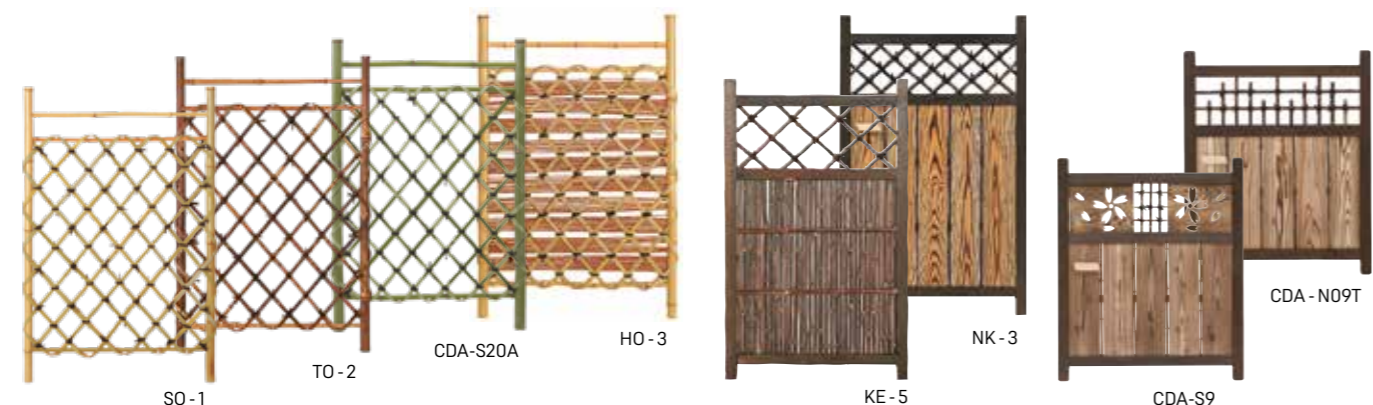

Natural Koetsuji fence

Exact dimensions available on request.

Handcrafted from Lepasade twigs. Also available in light bamboo branches.

Natural Kuzuryu fence

Natural Kuzuryu-fence

Standard dimensions: W1800-3000 x H800-1300 mm
Exact dimensions and individual sizes available on request.

Kuzuryu-fence (parent and child type) with embedding

Standard dimensions: W1800-3000 x H600-1000 mm
Exact dimensions and individual sizes available on request.

Bamboo and Wood Garden Gates

Bamboo branch garden doors

Standard dimensions: W600-750 x H1050 mm
Exact dimensions and individual sizes available on request.

Bamboo and wood garden doors

Standard dimensions: W600-750 x H900-1300 mm
Exact dimensions and individual sizes available on request.