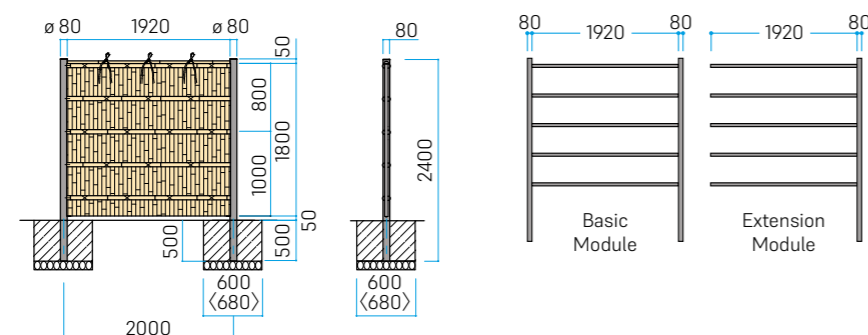

Kenninji – Pre-fabricated

EVER BAMBOO® Set
visible Posts

Basic module:
B2080 × H1800 mm

Extension:
B2000 × H1800 mm

Custom combinations available

Construction

Vorgefertigt

Standard dimensions