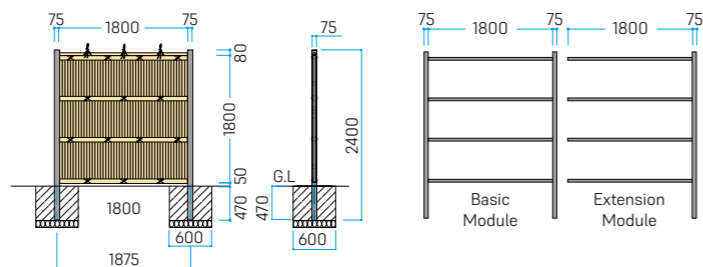

EVER BAMBOO® SET

Shimizu – Assembly Kit

EVER BAMBOO® Set – visible Posts
 Basic module: B1950 × H1800 mm | Extension: B1875 × H1800 mm

Construction

Assembly Kit

Standard dimensions

Material:

Colours & Designs