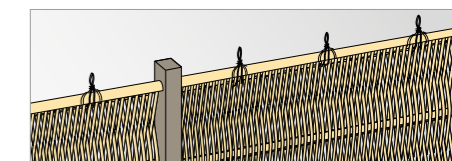

Material:

Colours & Designs

ECO BAMBOO Rods

Available post types

Round Brown Round Black Round Antique Round Yellow Round Sesame Round Bronze

Design options

Double-sided

EVER BAMBOO® SET