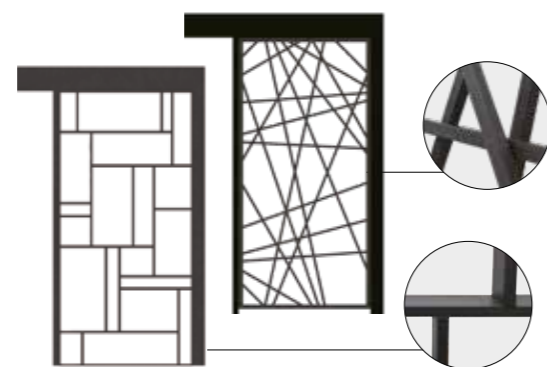

*Further models in the EVER ART WOOD catalogue or on request

ALU

MODERN JAPANESE STYLE

Takasho aluminium fences blend traditional Japanese elegance with a contemporary aesthetic – creating serene outdoor spaces defined by relaxation, tranquillity, and refined atmosphere.

EVER ART WOOD®

Accent Panels for the Home Yard Roof® System

Step Line Double

Standard size: W 1100 × H 2250 / 2800 mm

Largo Cross

Standard size: W 1100 × H 2250 / 2800 mm

Louvre Fences & Lattice Elements

30 mm spacing 54 mm spacing