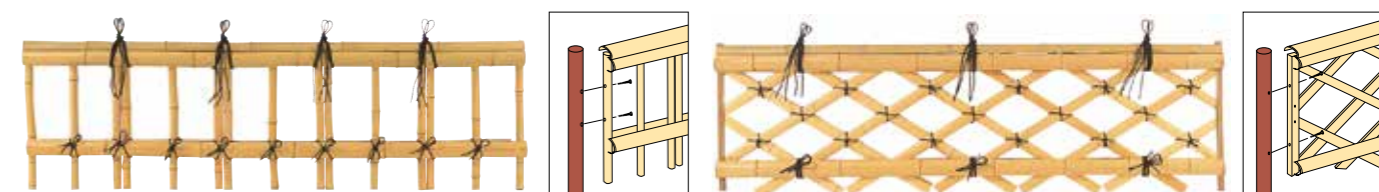

Low Garden Fences

Natural Kinkakuji fence

Standard dimensions: W1800 x H600/900 mm

Natural Ryoanji fence

Standard dimensions: W1800 x H600/900 mm