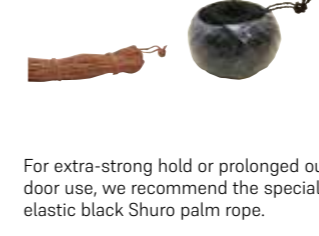

Bundled

Code	Size
STF-315	Ø 3 mm × 15 m rope
STF-415	Ø 4 mm × 15 m rope

Pre-tied Knots

Code	Size
OS-11	Ø 75 mm for the top cover
OS-12	Ø 55 mm for the crossbars
OS-13	Ø 55 mm for the top cover

For extra-strong hold or prolonged outdoor use, we recommend the special elastic black Shuro palm rope.