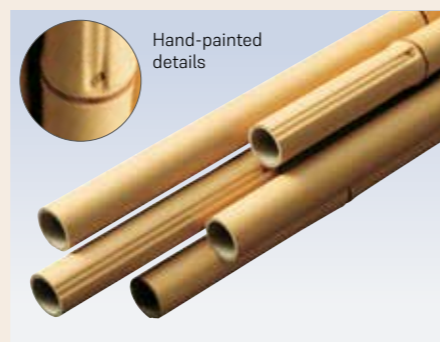

Artisan Yellow