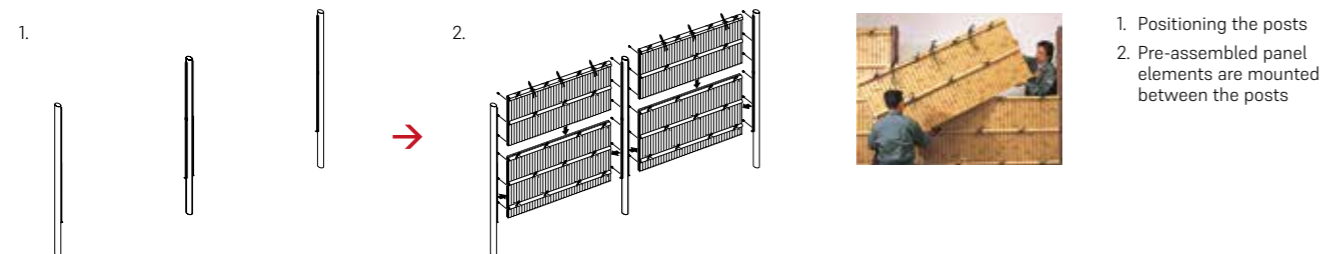

Pricing Criteria

1. Assembly

BAMBOO Modular units