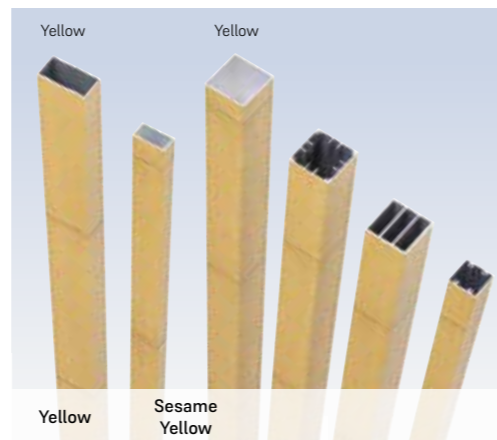

Aluminium Bamboo

Connecting pieces

Round column connector
Column Ø 60 mm → Brace Ø 40/60 mm