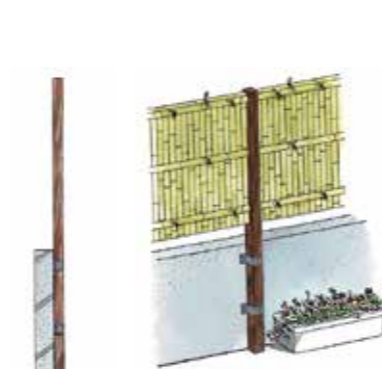

Direct wall attachment

If posts cannot be embedded in the ground, our post brackets with wall anchors offer a practical solution.