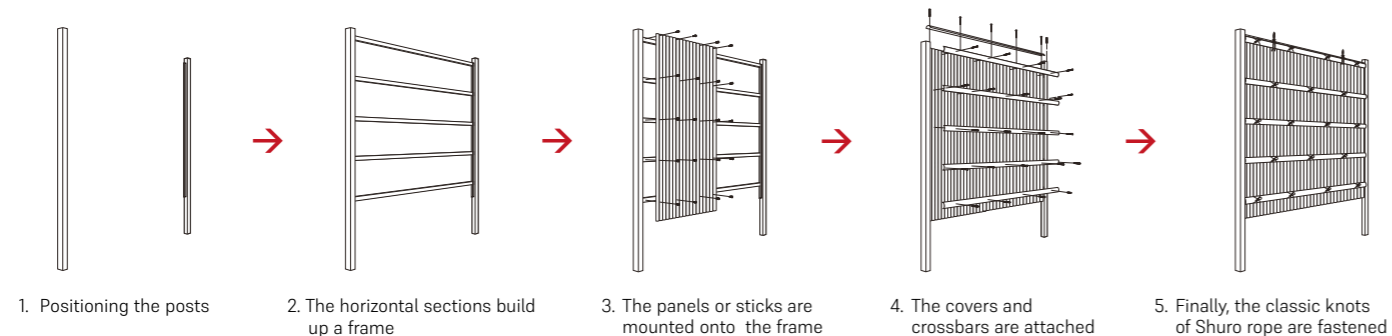

Ajiro / Kyo-an

Ajiro, meaning "fishing net," refers to the intricate, diagonally woven pattern of this fence type, bringing a dynamic and authentic flair to Japanese gardens.

Kyo-an, literally "a place of peace in Kyoto," describes fences with simple horizontal lines, reminiscent of the restrained architecture of traditional Kyoto tea houses.

Prefabricated Modules ✓

Assembly Set ✓

Pricing Criteria

1. Assembly

BAMBOO Modular units

Standard Panels

Tube panels

	Price	Assembly Time (Effort)	Realistic Surface
Prefabricated	★ ★ ★	★ ☆ ☆	★ ★ ★
Assembly Set	★ ☆ ☆	★ ★ ★	★ ★ ★