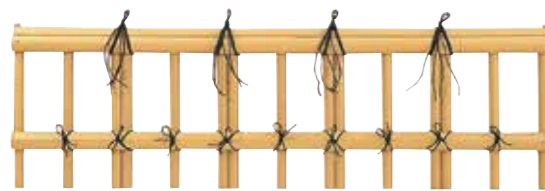

Kinkakuji fence

Basic module: W1940 × H600/900 mm