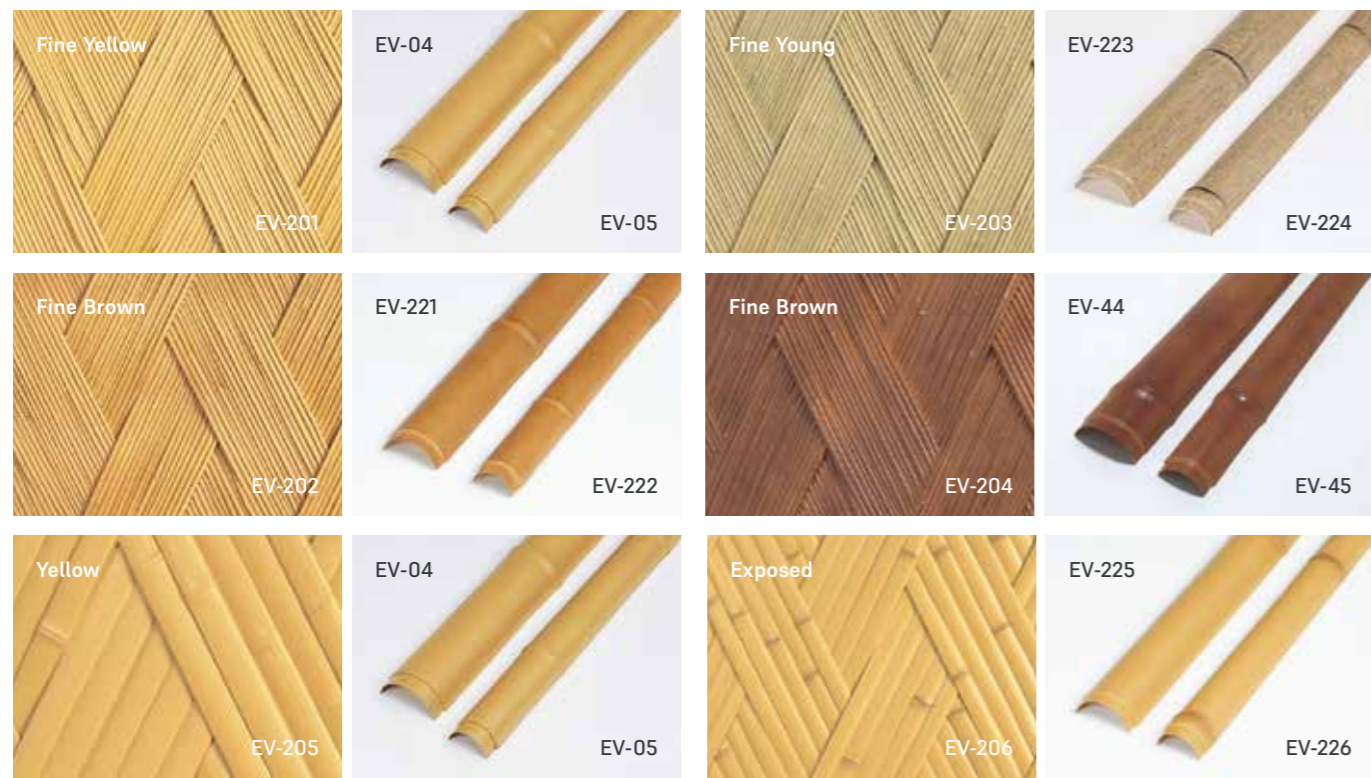

Bamboo Stick Panels

Kenninji Traditional Panels

Bamboo Pole Panels

Dimensions (mm)

Panel Connection

Dimensions (mm)

EVER BAMBOO® MATERIAL

Ajiro Panels