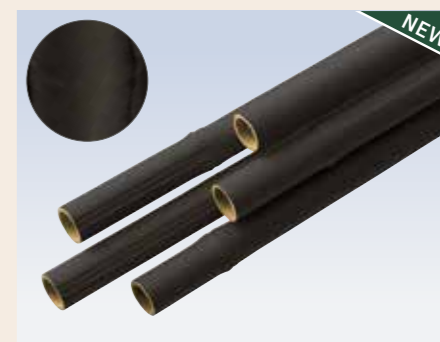

Deluxe Black