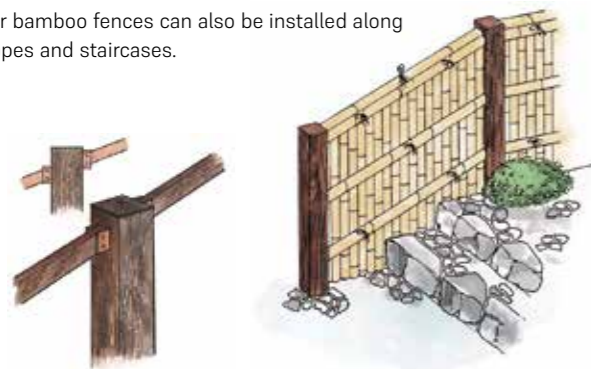

Standard dimensions: W600 - 900 x H1650 mm

GO-66 Dark Brown with natural dark branches and roof

Standard dimensions: W600 - 900 x H1700 mm

GO-81 Sesame Brown

Standard dimensions: W600 - 900 x H1700 mm

GO-12 with bamboo sheathing

Standard dimensions: W600 - 900 x H1700 mm

EVER BAMBOO® SET

Solutions for various installation situations

On slopes ...

Our bamboo fences can also be installed along slopes and staircases.

Direct wall attachment