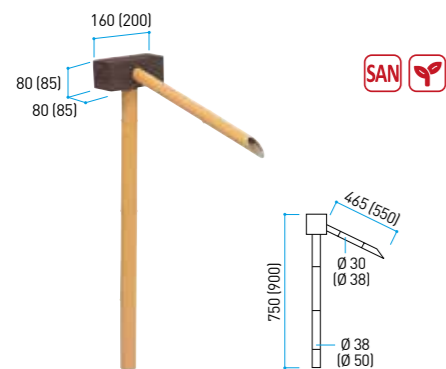

Kakehi

Just like all EVER BAMBOO® products, our Kakehi made of SAN resin are particularly durable and resistant to weathering or discolouration.

Code	Size in mm
KK-4	H 750 H 900

Material: SAN, Holz (Hemlock)