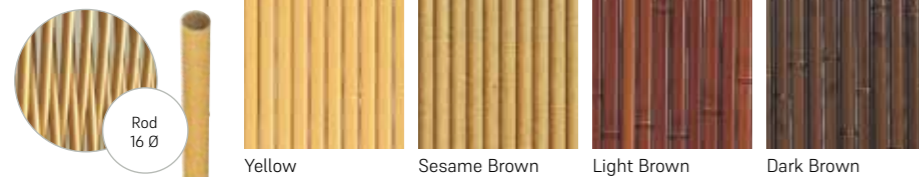

Material:

Colours & Designs

ECO BAMBOO Rods