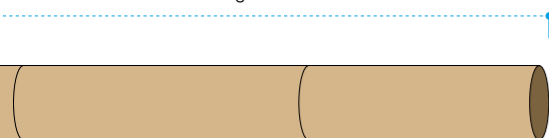

Deluxe Dark Brown

Standard lengths 3660 / 4000 mm

ECO BAMBOO

Standard lengths 3660 mm

Diameter Ø 10 - 80 mm

Yellow

Green

Sesame Yellow