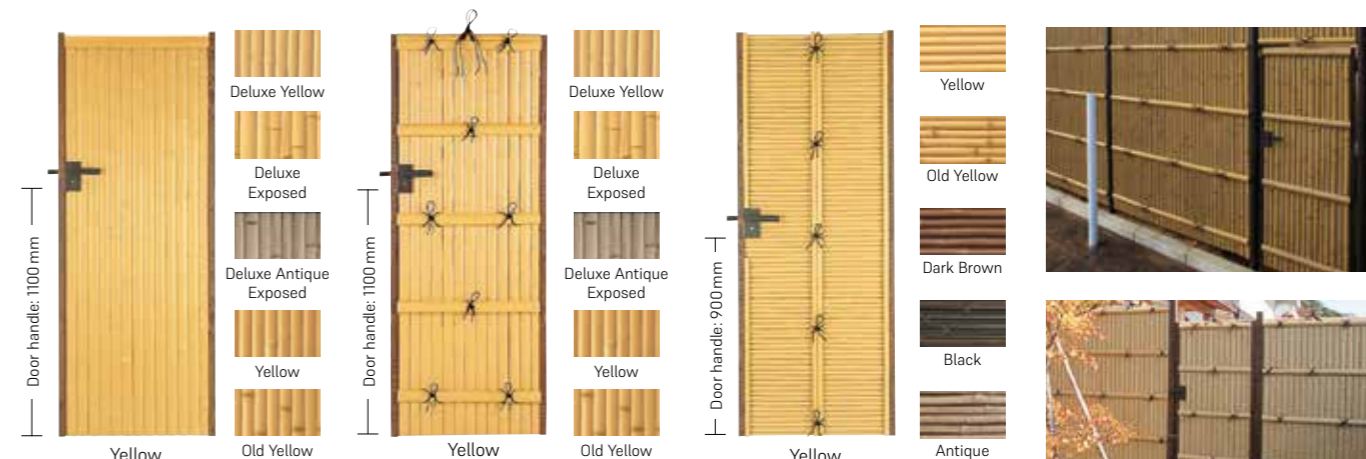

Available as single or double-sided model.

EVER BAMBOO® SET

Other Available Patterns / Designs

EVER BAMBOO®- Keilin-Set

EVER BAMBOO® - Chikurin-Set

EVER BAMBOO® - Round Bamboo Set

EVER BAMBOO® - Yoshino-Set

Matching Garden Gates (shown at standard height of 1.8 m)

EVER BAMBOO®- Gate
AL-25: B 700 × H1500 mm
B 700 × H1800 mm
B 900 × H1500 mm
B 900 × H1800 mm

Kenninji-Gate – EVER BAMBOO®
AL-27: B 700 × H1500 mm
B 700 × H1800 mm
B 900 × H1500 mm
B 900 × H1800 mm