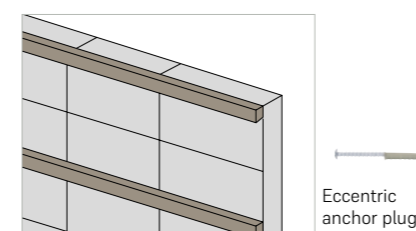

Mounting materials

• Support profile on concrete

Eccentric anchor plug

• Post on concrete