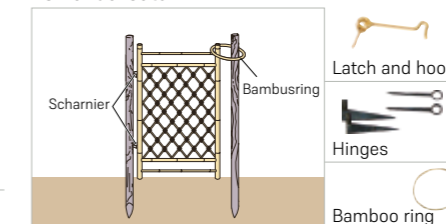

Even on concrete slabs or block tops, fences can be installed using separate mounting plates.

Mounting materials

• Support profile on concrete

Eccentric anchor plug

• Post on concrete

Anchor bolt

• Mounting profiles for AAC (autoclaved aerated concrete)

AAC screws (AAC = Autoclaved Aerated Concrete)

• EVER BAMBOO® Panels on aluminium frame

Self-drilling screws

• Wood with natural bamboo or ECO BAMBOO

Nail

• Yoshino and Misu fence assembly

Copper wire

Shuro rope

• Hinge installation on aluminium posts

Turn nut
Hinges

• Shiorido-Gate

Latch and hook
Hinges
Bamboo ring

* Block hole sizes vary according to the supplier.

EVER BAMBOO® MATERIAL

Beautiful natural appearance