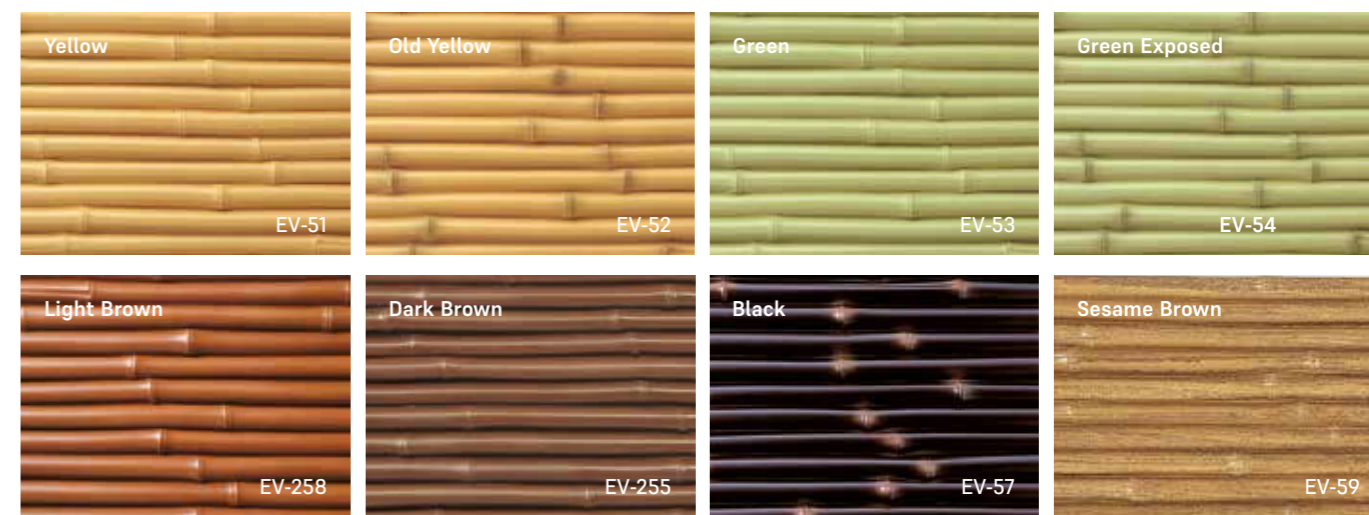

Bamboo Stick Panels