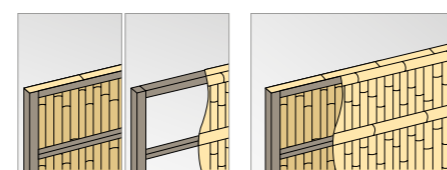

Design options

Available as single or double-sided model.