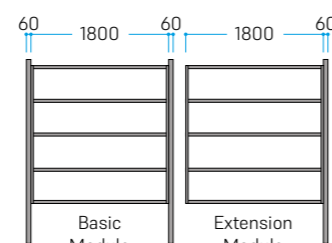

Standard dimensions