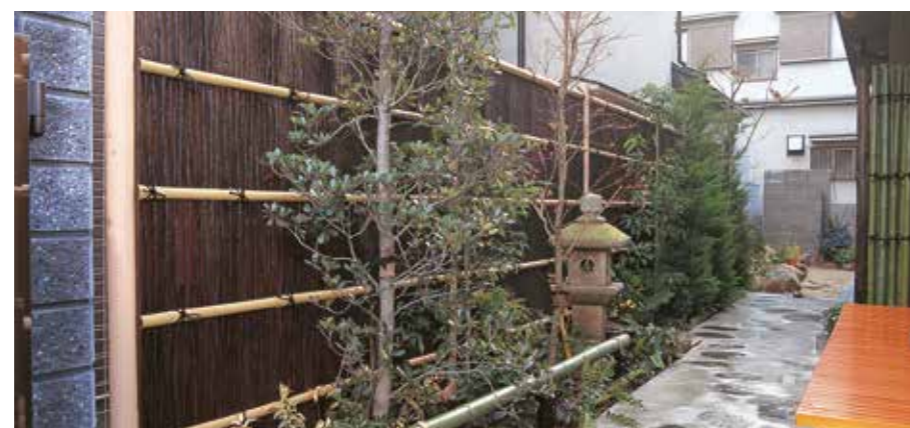

Matching Garden Gates (shown at standard height of 1.8 m)

EVER BAMBOO®- Gate
AL-25: B 700 × H1500 mm
B 700 × H1800 mm
B 900 × H1500 mm
B 900 × H1800 mm

Kenninji-Gate – EVER BAMBOO®
AL-27: B 700 × H1500 mm
B 700 × H1800 mm
B 900 × H1500 mm
B 900 × H1800 mm