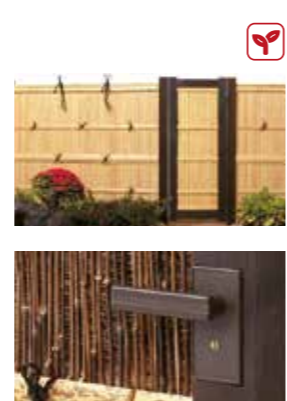

Standard sizes available on request

The fence canopy is secured using an L-shaped bracket connection.

Kenninji-Garden door
SNG - 2: W700 × H1500 mm

Kuroho-Garden door
SNG - 1: W700 × H1500 mm

Well-balanced combination of modern cylinder locks with a traditional construction.