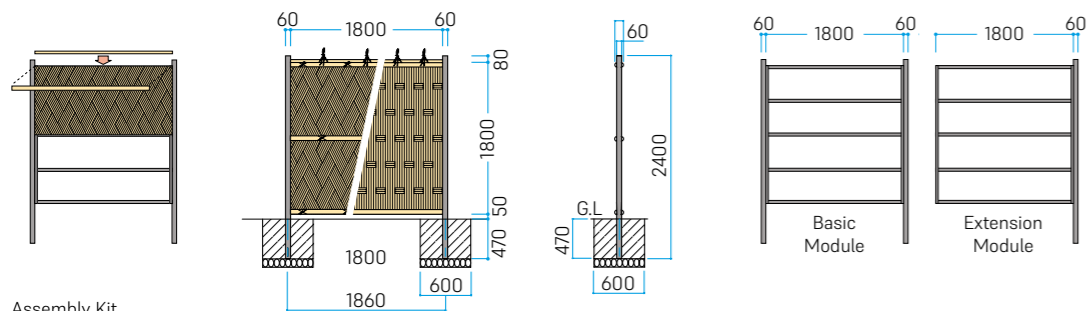

Construction

Standard dimensions