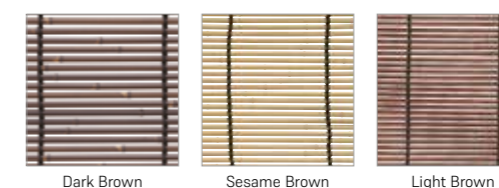

Sudare curtain (with top mounting hooks)

Size (mm)
W900 × H900/1200/1600
W1200 × H900/1200/1600
W1800 × H900/1200/1600

Material: **ECO BAMBOO** rods, top & bottom Ø30 mm, curtain Ø10 mm
Exact dimensions and custom sizes available on request.

From traditional Japanese aesthetics to modern applications: These versatile Sudare serve not only as privacy screens but also as floor mats or decorative sunshades – ideal for pergolas and similar structures.

Sudare sunshade

Size (mm)
W1800 × H900
W1800 × H1800
W1800 × H2700

Material: **ECO BAMBOO** rods, uniform diameter Ø16 mm
Exact dimensions and custom sizes available on request.