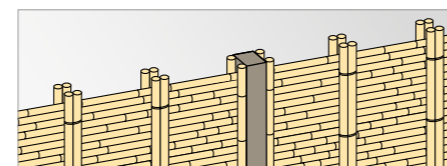

Material:

Rod Colours & Designs

ECO BAMBOO DELUXE Rods

ECO BAMBOO Rods

Available post types

Round Brown Round Black Round Antique Round Yellow Round Sesame Round Bronze

Design options

Double-sided