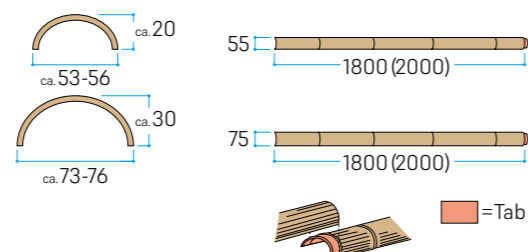

EVER BAMBOO® MATERIAL

Ajiro Panels

Dimensions (mm)

Cross bars

Kyo-an Panels

Dimensions (mm)