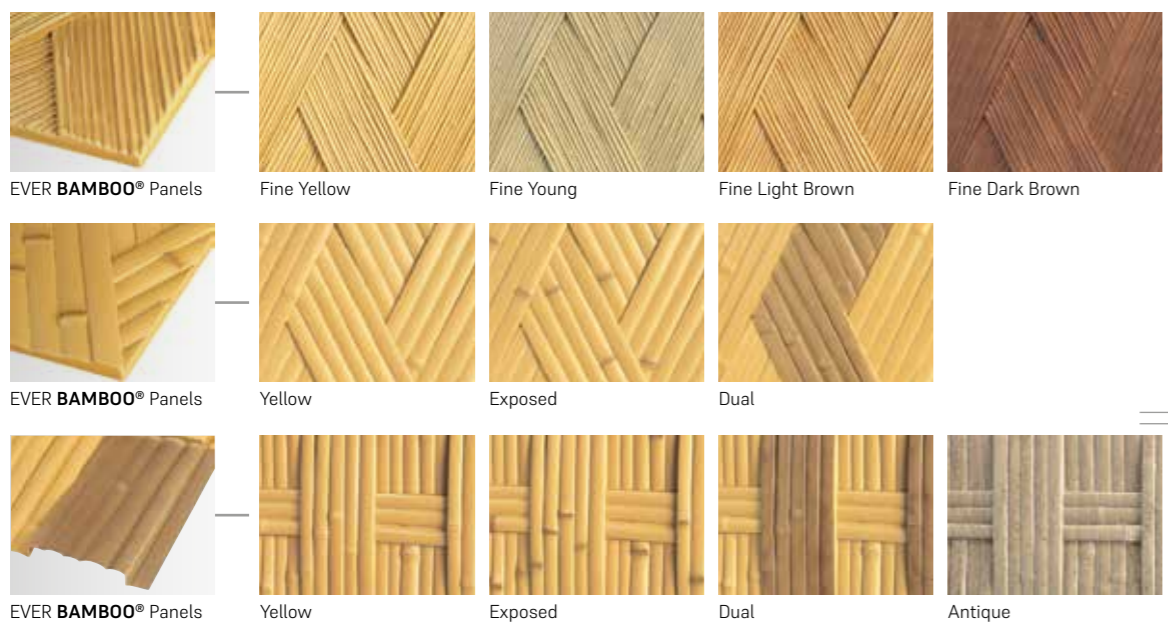

Material:

Colours & Designs

ECO BAMBOO Rods

Available post types

Round Brown Round Black Round Antique Round Yellow Round Sesame Round Bronze

Design options

Double-sided

EVER BAMBOO® SET

Ajiro

Kyo-an

Construction

Standard dimensions

Material:

Panel Colours & Designs

Available post types

Design options