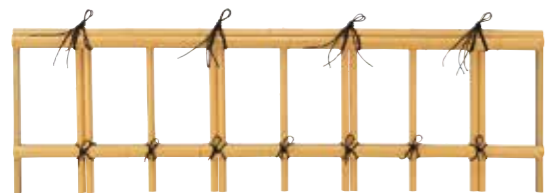

Yellow

Misugaki fence, Yellow

Basic module: W1940 × H600/900 mm

Light-Brown

Misugaki fence, Yellow, customised design

ECO BAMBOO Misugaki fence, Light-Brown

Basic module: W1940 × H600/900 mm

e-Kinkakuji fence