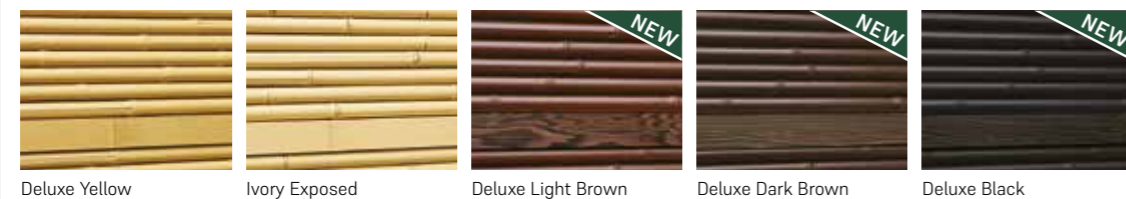

Misu – Pre-fabricated

EVER BAMBOO® Set
visible Posts

Basic module:
B2080 × H1800 mm

Extension:
B2000 × H1800 mm

Custom combinations available

Construction

Vorgefertigt

Standard dimensions

Material:

Rod Colours & Designs

ECO BAMBOO DELUXE Rods

ECO BAMBOO Rods

Available post types

Round Brown Round Black Round Antique Round Yellow Round Sesame Round Bronze

Design options

Double-sided