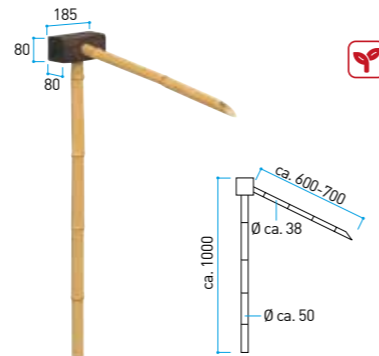

Code	Size in mm
KK-10	H 540

Material: SAN, Holz (Hemlock)

Code	Size in mm
BK-1	H 1000

Material: natural bamboo, cedar wood

Shishiodoshi

Code	Size in mm
BS-1	W 300 × H 630

Material: Bamboo, Hinoki (Japanese cypress)