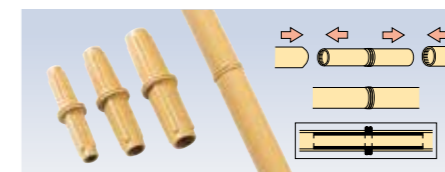

W 40 mm

Ø 50 mm

Ø 63 mm

Ø 80 mm

Half-Round Profile

C-Round Profile

End caps compatible with all ECO sticks and crossbars

Connecting Components

ECO BAMBOO Connector

Aluminium reinforcement pipes

for Ø 20 mm

for Ø 22 mm

for Ø 26 mm

for Ø 30 mm

for Ø 38 mm

for Ø 50 mm