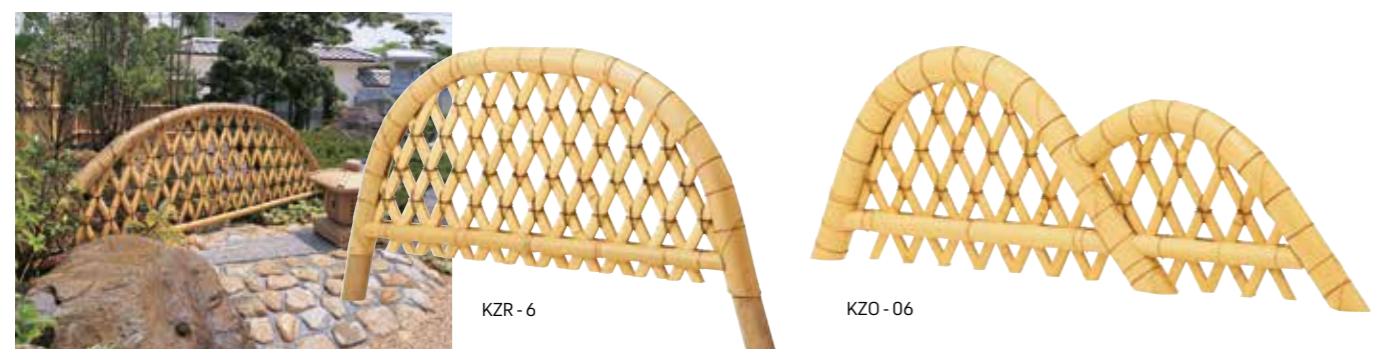

Natural Kuzuryu fence

Natural Kuzuryu-fence

Standard dimensions: W1800-3000 x H800-1300 mm
Exact dimensions and individual sizes available on request.

Kuzuryu-fence (parent and child type) with embedding

Standard dimensions: W1800-3000 x H600-1000 mm
Exact dimensions and individual sizes available on request.