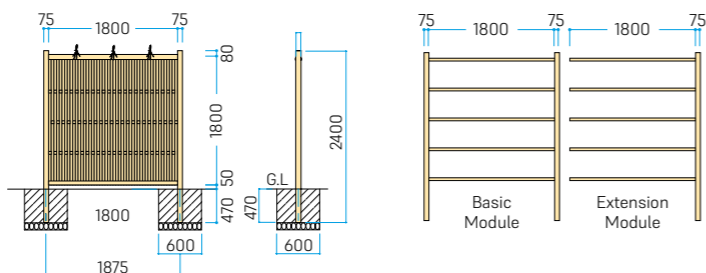

Shimizu – Pre-fabricated

EVER BAMBOO® Set – visible Posts
 Basic module: B1920 × H1800 mm | Extension: B1860 × H1800 mm

Standard dimensions

Material:

Colours & Designs

ECO BAMBOO DELUXE Rods

Available post types

Round Brown Round Black Round Antique Round Yellow Round Sesame Round Bronze

Design options

Double-sided

EVER BAMBOO® SET

Otsu – Assembly Kit

EVER BAMBOO® Set – visible Posts
 Basic module: B1950 × H1800 mm | Extension: B1875 × H1800 mm

Construction

Assembly Kit

Standard dimensions

Material:

Colours & Designs

ECO BAMBOO Rods

Available post types

Square 75 RY Square 75 RS Square 75 RA