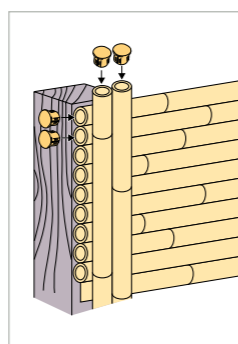

W 40 mm

Ø 50 mm

Ø 63 mm

Ø 80 mm

Half-Round Profile

C-Round Profile

End caps compatible with all ECO sticks and crossbars

Connecting Components