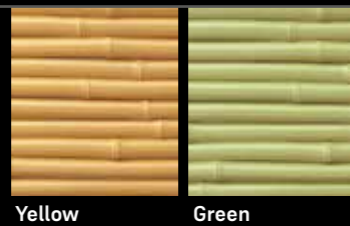

Old Yellow Yellow Exposed Green Exposed

Spot Yellow

Kenninji Traditional

Sesame Brown Light Brown Dark Brown

Sesame Brown Exposed

Bamboo Stick Panels

Yellow Green

Old Yellow Green Exposed Black

Antique Light Brown Dark Brown Sesame Brown

Bamboo Pole

Yellow Green

Old Yellow Yellow Exposed Green Exposed

Sesame Brown Sesame Brown Exposed

Ajiro Fine

Ajiro Fine Yellow

Ajiro Fine Young Ajiro Fine Light Brown Ajiro Fine Dark Brown