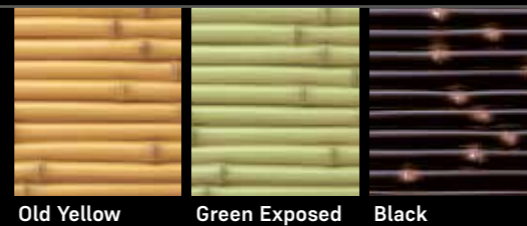

Entry

Standard

Premium

Kenninji Deluxe

Deluxe Yellow Deluxe Antique

Deluxe Yellow Exposed Deluxe Antique Exposed Deluxe Sesame Deluxe Green

Kenninji Standard

Yellow Green

Old Yellow Yellow Exposed Green Exposed

Spot Yellow

Kenninji Traditional

Sesame Brown Light Brown Dark Brown

Sesame Brown Exposed

Bamboo Stick Panels

Yellow Green

Old Yellow Green Exposed Black

Antique Light Brown Dark Brown Sesame Brown

Bamboo Pole

Yellow Green

Old Yellow Yellow Exposed Green Exposed

Sesame Brown Sesame Brown Exposed

Ajiro Fine

Ajiro Fine Yellow

Ajiro Fine Young Ajiro Fine Light Brown Ajiro Fine Dark Brown

Ajiro

Ajiro Yellow

Ajiro Exposed Ajiro Dual

Kyo-an

Kyo-an Yellow

Kyo-an Exposed Kyo-an Dual Kyo-an Antique

Natural colours

The variety of colour tones is faithfully crafted to reflect different types of bamboo. Surfaces weathered by wind and rain can also be reproduced, as can bamboo that has been refined using traditional methods.