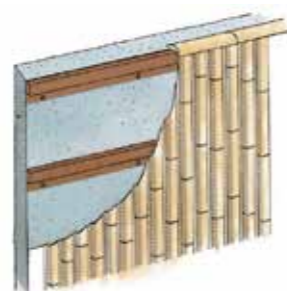

Wall renovation and cladding ...

With wall-mounted horizontal bars, bamboo panels can be attached without embedding posts.

Post reinforcement

Support bars available separately.