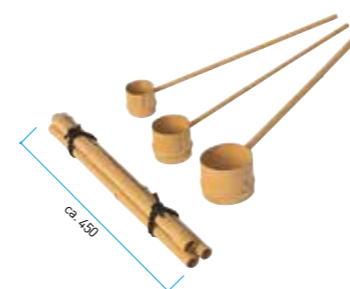

Code	Size in mm
ES-11	W 270 × H 600

Material: SAN

Code	Size in mm
ES-12	W 200 × H 475

Material: SAN, wood

Hisyaku

Code	Size in mm
EH-23	L 430, H 40 × Ø 50
EH-22	L 440, H 45 × Ø 60
EH-21	L 460, H 40 × Ø 80
EH-25	L 450