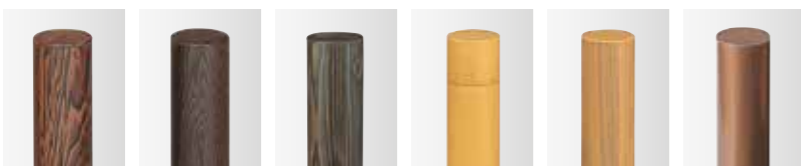

Material:

Rod Colours & Designs

ECO BAMBOO DELUXE Rods

ECO BAMBOO Rods

Available post types

Round Brown Round Black Round Antique Round Yellow Round Sesame Round Bronze

Design options

Double-sided

ECO BAMBOO DELUXE Rods

Material:

Colours & Designs

ECO BAMBOO Rods

Available post types

Square Brown Square Antique Square Yellow

Design options

Double-sided