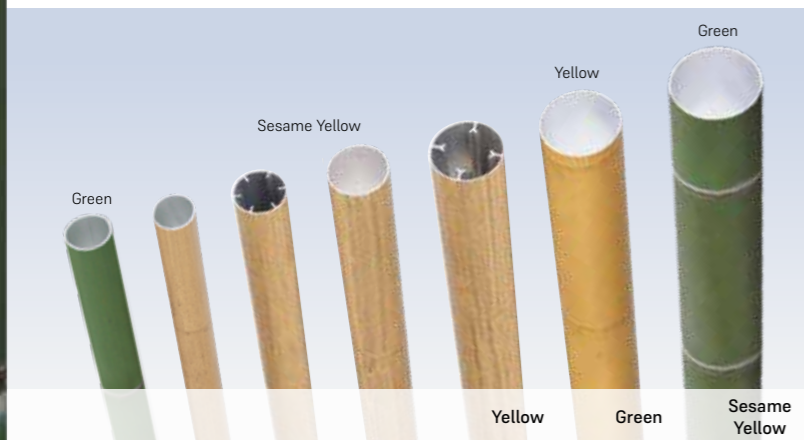

Aluminium Bamboo

Connecting pieces