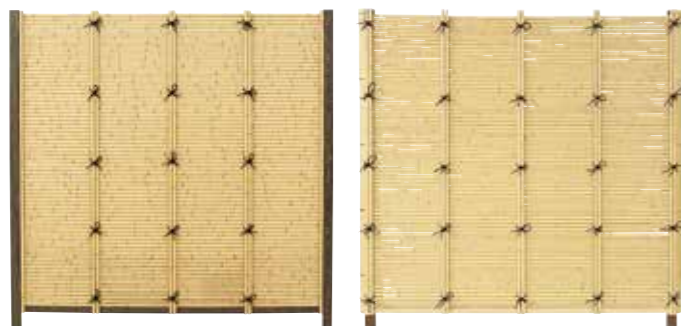

Design options

Available as single or double-sided model.

EVER BAMBOO® SET

Misu – Assembly Kit

EVER BAMBOO® Set – visible Posts

Basic module: B1920 × H1800 mm
Extension: B1860 × H1800 mm

EVER BAMBOO® Set – concealed Posts