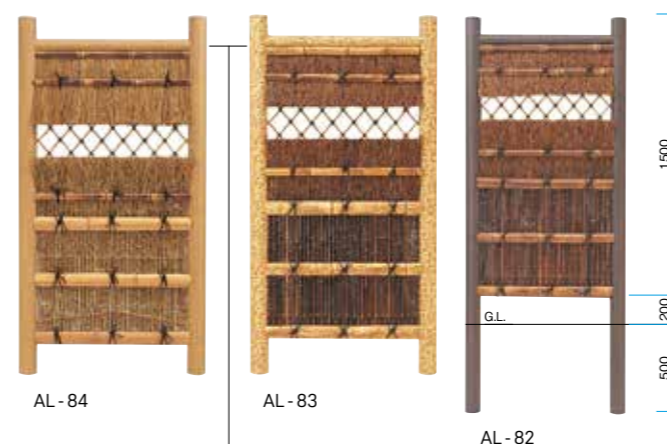

HGM - 05, single-winged:
W1750 × D700 × H2600 mm

HGM - 01, without wings:
W1370 × D700 × H2600 mm

HGM - 01N, Gate frame:
W1370 × D700 × H2600 mm

Double-wing Fugamon gate

Fuga-Gate
Also available in three design variants: single-wing, double-wing and gate-frame styles. Alternatively, Fuga gates can be supplied in weatherproof and UV-resistant EVER BAMBOO® material.

Privacy screen units

Sizes available on request

HT - 4T KG - 4T HM - 4T HR - 4T ER - 5T

ST - 25T TT - 25E ZO - 2E YY - 25T ZY - 25T

On request, the depth can be customised for foundation embedding.

Natural & Aluminium Hybrid Fence Fence modules for space division

AL - 84 AL - 83 AL - 82

Standard dimensions: W600 - 1200 mm x H1700 mm
Custom dimensions available upon request.
Posts and frames are made from highly durable, weather-resistant aluminium with natural bamboo elements.
There are numerous grains and colours to choose from for the textures.