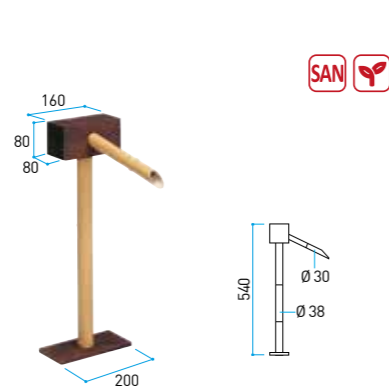

Code	Size in mm
KK-10	H 540

Material: SAN, Holz (Hemlock)

Code	Size in mm
BK-1	H 1000

Material: natural bamboo, cedar wood

Shishiodoshi

Code	Size in mm
BS-1	W 300 × H 630

Material: Bamboo, Hinoki (Japanese cypress)