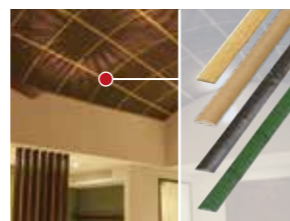

W 25 mm

W 40 mm

Ø 50 mm

Ø 63 mm

Ø 80 mm