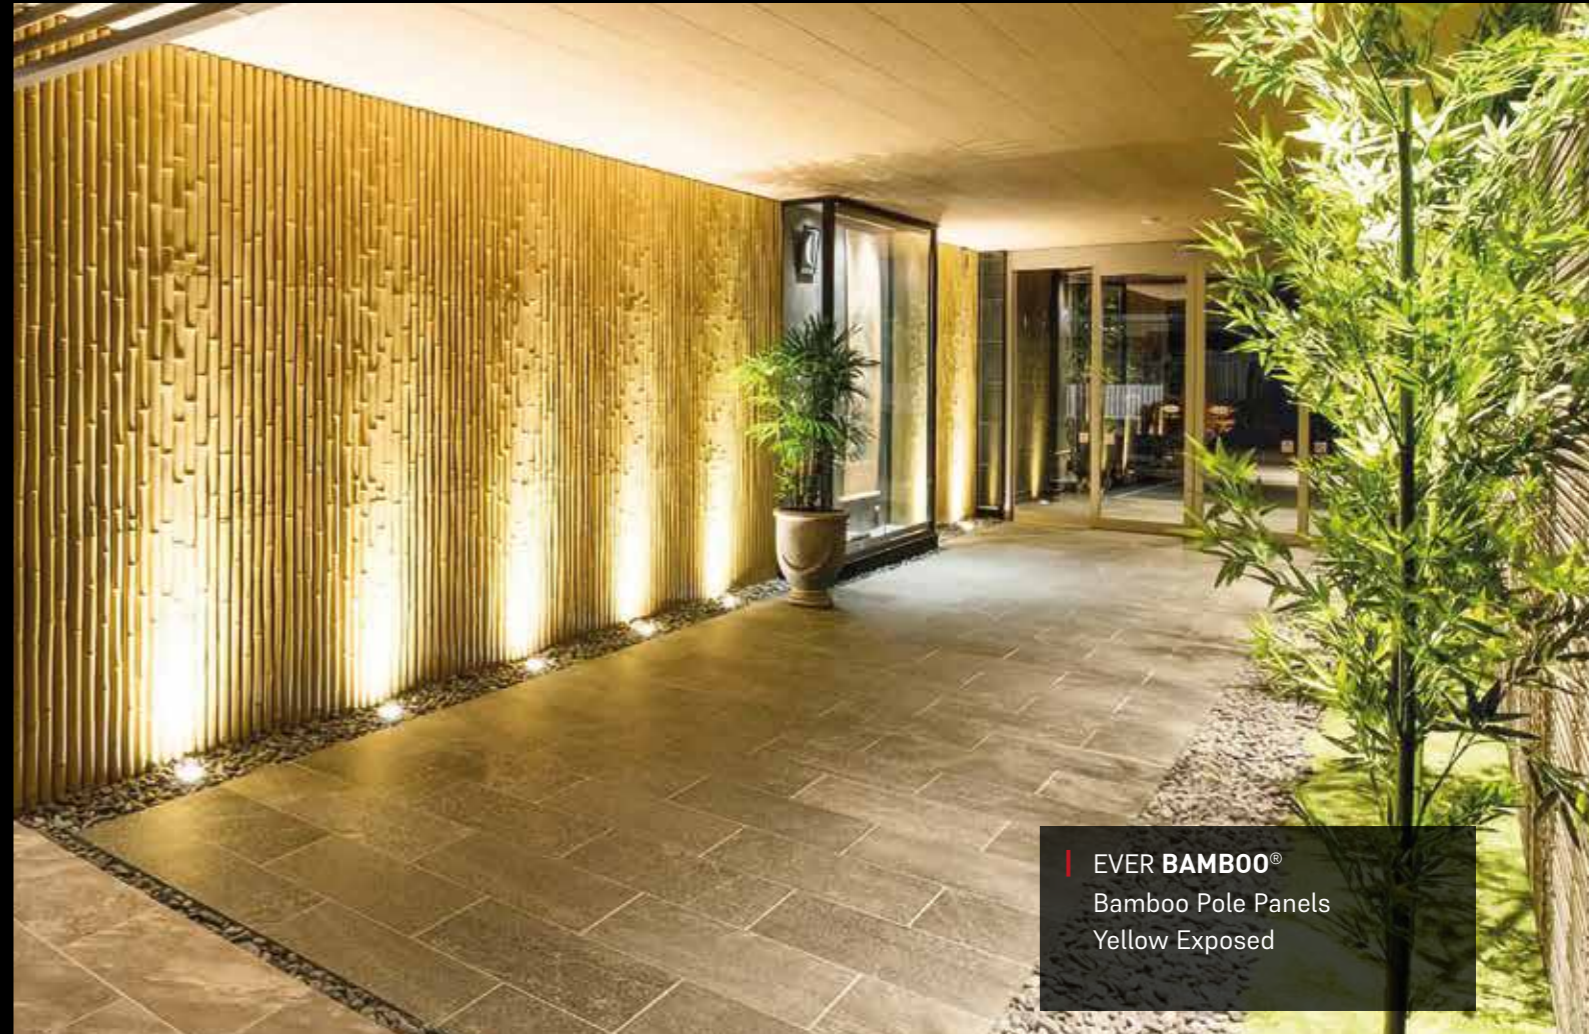

EVER BAMBOO®
Bamboo Pole Panels
Yellow Exposed