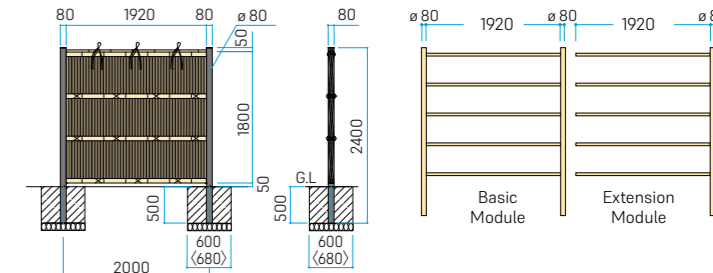

Construction

Assembly Kit

Standard dimensions

Material:

Colours & Designs

ECO BAMBOO Rods

Available post types

Square 75 RY Square 75 RS Square 75 RA

Design options

Double-sided

Otsu – Pre-fabricated

EVER BAMBOO® Set – visible Posts
 Basic module: B2080 × H1800 mm | Extension: B2000 × H1800 mm

Standard dimensions

Material:

Colours & Designs

ECO BAMBOO DELUXE Rods