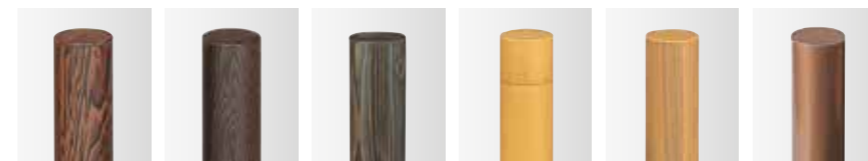

Design options

Double-sided

Otsu – Pre-fabricated

EVER BAMBOO® Set – visible Posts
 Basic module: B2080 × H1800 mm | Extension: B2000 × H1800 mm

Standard dimensions

Material:

Colours & Designs

ECO BAMBOO DELUXE Rods

Material:

Colours & Designs

ECO BAMBOO Rods

Available post types

Round Brown Round Black Round Antique Round Yellow Round Sesame Round Bronze

Design options

Double-sided

EVER BAMBOO® SET