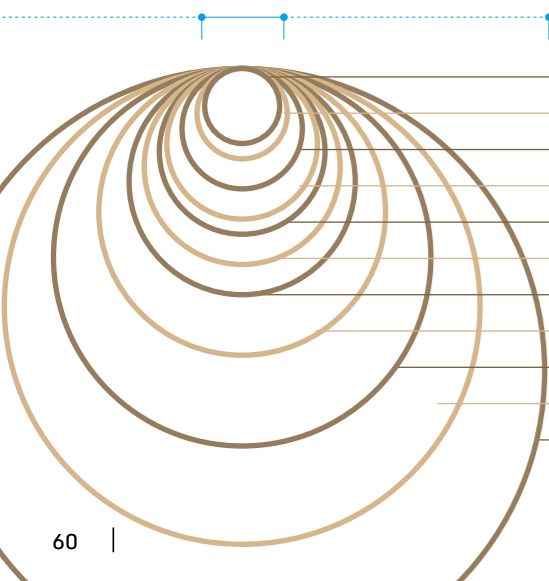

Deluxe Dark Brown

Standard lengths 3660 / 4000 mm

ECO BAMBOO

Standard lengths 3660 mm

Diameter Ø 10 - 80 mm

Yellow

Green

Sesame Yellow