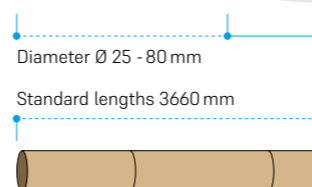

W 40 mm

Ø 50 mm

Ø 63 mm

Ø 80 mm

Half-Round Profile

C-Round Profile

End caps compatible with all ECO sticks and crossbars

Connecting Components