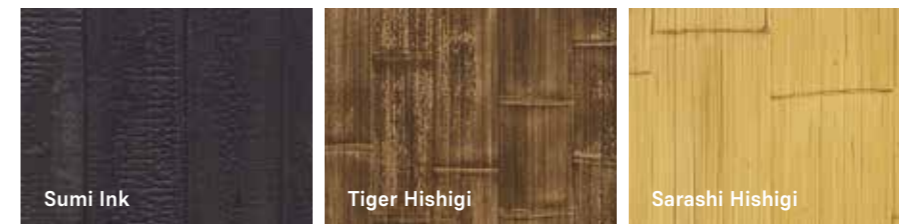

Aluminium Composite Panels with Japanese Textures

Our EVER ART BOARD® is made with a premium-quality laminate that offers excellent resistance to rain and sunlight, preventing corrosion and colour fading. Its user-friendly handling during processing and installation makes it an ideal material for flexible, customised applications both indoors and outdoors.