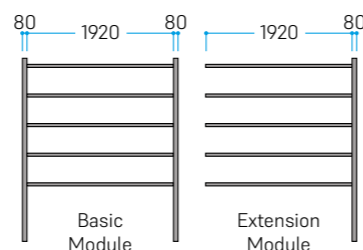

Kenninji – Pre-fabricated

EVER BAMBOO® Set
visible Posts

Basic module:
B2080 × H1800 mm

Extension:
B2000 × H1800 mm

Custom combinations available

Construction

Vorgefertigt

Standard dimensions