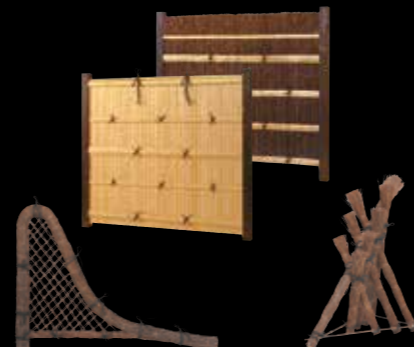

Even a single module serves beautifully as an accent in your garden landscape. All TAKEGAKI products can be ordered individually, and custom configurations are always available.