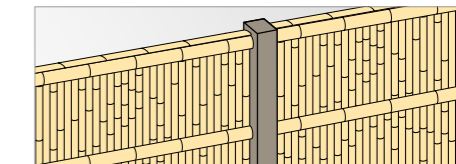

ECO BAMBOO DELUXE Rods

Material:

Colours & Designs

ECO BAMBOO Rods

Available post types

Square Brown Square Antique Square Yellow

Design options

Double-sided

Shimizu – Pre-fabricated

EVER BAMBOO® Set – visible Posts
 Basic module: B1920 × H1800 mm | Extension: B1860 × H1800 mm

Standard dimensions

Material:

Colours & Designs

ECO BAMBOO DELUXE Rods

Available post types

Round Brown Round Black Round Antique Round Yellow Round Sesame Round Bronze

Design options

Double-sided

EVER BAMBOO® SET

Otsu – Assembly Kit

EVER BAMBOO® Set – visible Posts
 Basic module: B1950 × H1800 mm | Extension: B1875 × H1800 mm