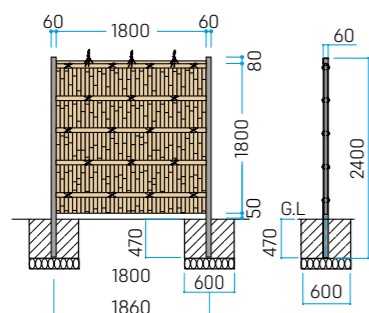

Standard dimensions