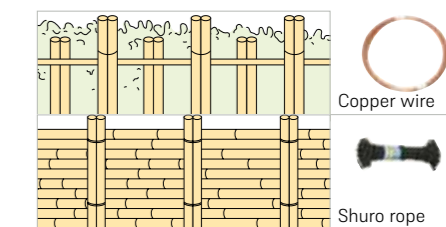

Even on concrete slabs or block tops, fences can be installed using separate mounting plates.

Mounting materials

• Support profile on concrete

Eccentric anchor plug

• Post on concrete

Anchor bolt

• Mounting profiles for AAC (autoclaved aerated concrete)

AAC screws (AAC = Autoclaved Aerated Concrete)

• EVER BAMBOO® Panels on aluminium frame

Self-drilling screws

• Wood with natural bamboo or ECO BAMBOO

Nail

• Yoshino and Misu fence assembly

Copper wire

Shuro rope

• Hinge installation on aluminium posts

Turn nut
Hinges

• Shiorido-Gate

Latch and hook
Hinges
Bamboo ring

* Block hole sizes vary according to the supplier.

EVER BAMBOO® MATERIAL

Beautiful natural appearance