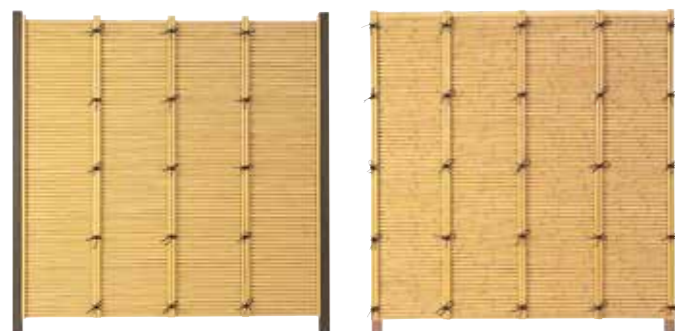

ECO BAMBOO Rods

Available post types

Square Brown, Square Black, Square Antique, Square Bronze

Design options

Double-sided

EVER BAMBOO® SET

Misu – Assembly Kit

EVER BAMBOO® Set – visible Posts