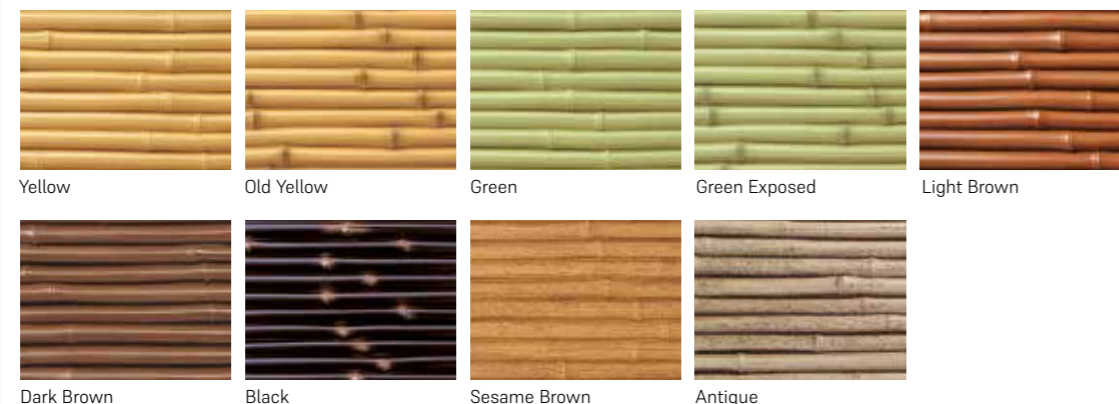

Material:

Panel Colours & Designs