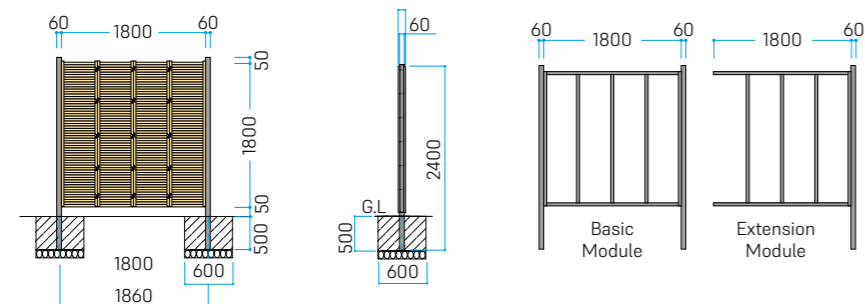

Basic module: B1800 × H1800 mm
Extension: B1800 × H1800 mm
Posts in bronze finish

Construction

Standard dimensions

Material:

Rod Colours & Designs

Deluxe Rod 22 Ø

ECO BAMBOO DELUXE Stangen

Rod 22 Ø

Basic module: B1920 × H1800 mm
Extension: B1860 × H1800 mm

EVER BAMBOO® Set – concealed Posts

Basic module: B1800 × H1800 mm
Extension: B1800 × H1800 mm
Posts in bronze finish

Construction

Assembly Kit

Standard dimensions