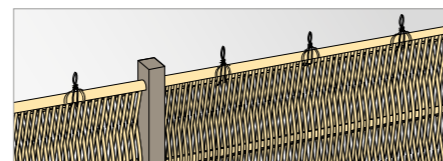

Round Brown Round Black Round Antique Round Yellow Round Sesame Round Bronze

Design options

Double-sided

EVER BAMBOO® SET

Otsu – Assembly Kit

EVER BAMBOO® Set – visible Posts
 Basic module: B1950 × H1800 mm | Extension: B1875 × H1800 mm

Construction

Assembly Kit

Standard dimensions

Material:

Colours & Designs

ECO BAMBOO Rods

Available post types

Square 75 RY Square 75 RS Square 75 RA

Design options

Double-sided

Otsu – Pre-fabricated

EVER BAMBOO® Set – visible Posts
 Basic module: B2080 × H1800 mm | Extension: B2000 × H1800 mm

Standard dimensions

Material:

Colours & Designs

ECO BAMBOO DELUXE Rods