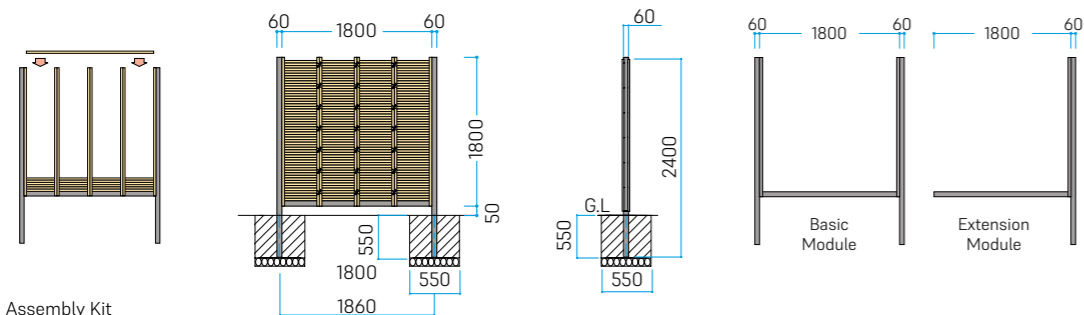

Design options

Available as single or double-sided model.

EVER BAMBOO® SET

Misu – Assembly Kit

EVER BAMBOO® Set – visible Posts

Basic module: B1920 × H1800 mm
Extension: B1860 × H1800 mm

EVER BAMBOO® Set – concealed Posts

Basic module: B1800 × H1800 mm
Extension: B1800 × H1800 mm
Posts in bronze finish

Construction

Standard dimensions

Material:

Rod Colours & Designs

Deluxe Rod 22 Ø

ECO BAMBOO DELUXE Stangen

Rod 22 Ø