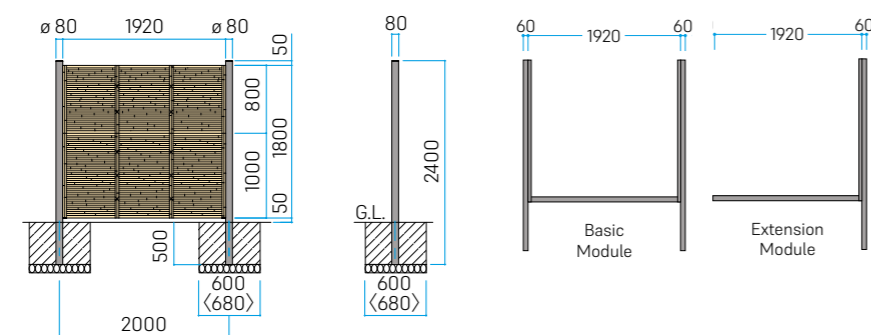

Misu – Pre-fabricated

EVER BAMBOO® Set
visible Posts

Basic module:
B2080 × H1800 mm

Extension:
B2000 × H1800 mm

Custom combinations available

Construction

Vorgefertigt

Standard dimensions