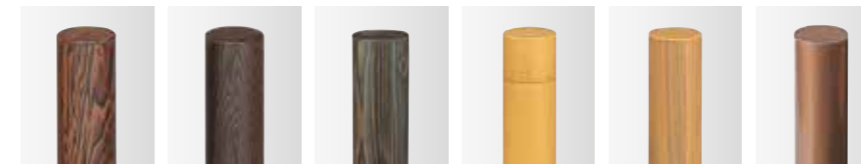

ECO BAMBOO DELUXE Rods

Material:

Colours & Designs

ECO BAMBOO Rods

Available post types

Square Brown Square Antique Square Yellow

Design options

Double-sided

Shimizu – Pre-fabricated

EVER BAMBOO® Set – visible Posts
 Basic module: B1920 × H1800 mm | Extension: B1860 × H1800 mm

Standard dimensions

Material:

Colours & Designs

ECO BAMBOO DELUXE Rods

Available post types

Round Brown Round Black Round Antique Round Yellow Round Sesame Round Bronze

Design options

Double-sided

EVER BAMBOO® SET

Otsu – Assembly Kit

EVER BAMBOO® Set – visible Posts
 Basic module: B1950 × H1800 mm | Extension: B1875 × H1800 mm