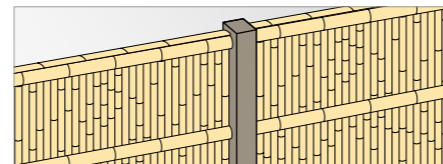

ECO BAMBOO DELUXE Rods

Material:

Colours & Designs

ECO BAMBOO Rods

Available post types

Square Brown Square Antique Square Yellow

Design options

Double-sided

Shimizu – Pre-fabricated

EVER BAMBOO® Set – visible Posts
 Basic module: B1920 × H1800 mm | Extension: B1860 × H1800 mm

Standard dimensions

Material:

Colours & Designs

ECO BAMBOO DELUXE Rods

Available post types