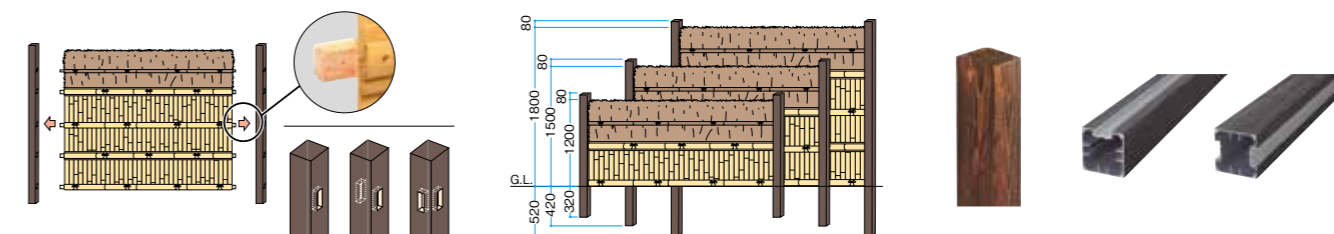

Modular system

Modular construction allows for easy assembly.

The handmade panels can be easily connected side by side, fitted to corner posts or installed in wall recesses.

Available in three standard heights

(H): 900 mm, 1200 mm, and 1500 mm. The fence can be seamlessly integrated into any garden setting.

Posts made of natural wood or aluminium

The material should be chosen to complement the atmosphere of the property and the surroundings.

Kenninji Natural Bamboo Panels

Kenninji

Standard dimensions: W1800 mm × H1200-1800 mm

Available as single or double-sided model.

The single-sided version is available either with or without rear cladding.