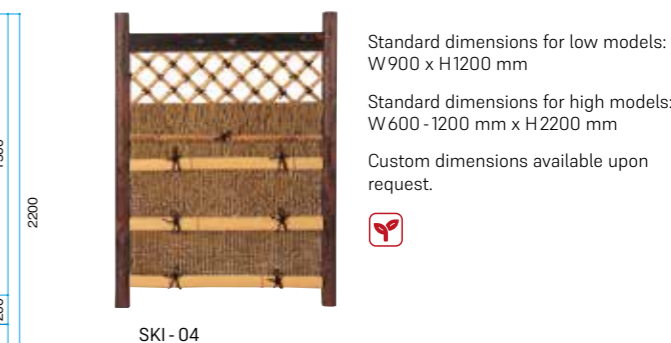

AL - 84 AL - 83 AL - 82

Standard dimensions: W600 - 1200 mm x H1700 mm
Custom dimensions available upon request.
Posts and frames are made from highly durable, weather-resistant aluminium with natural bamboo elements.
There are numerous grains and colours to choose from for the textures.