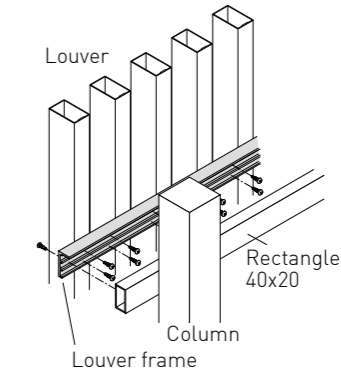

Assembly

Vertical louver design