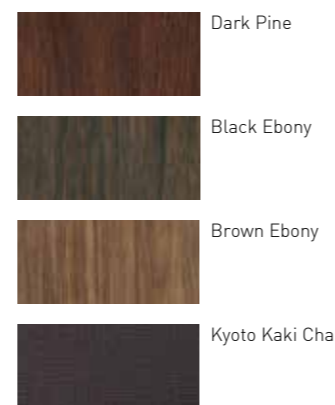

Fixing for SLEEPER 85x170

Description

- Building connector set
- Corner connector set

Assembly

EVER ART WOOD® MATERIAL

LIGHTING FACE FRAME

BODY Color

LED Color