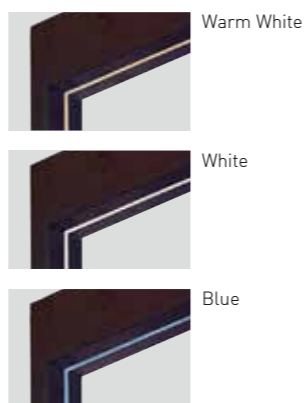

EVER ART WOOD® MATERIAL

LIGHTING FACE FRAME

BODY Color

LED Color

Lighting Face Frame

Size in mm	
W2000	H2250
	H2800
W2700	H2250
	H2800
W4000	H2250
	H2800
W6000	H2250
	H2800

Additionally, it is required to have TAKASHO LEDIUS LOWVOLTAGE SYSTEM kits.

LIGHTING FACE SLIT

Lighting Face Slit 850

Size in mm	
75x75xH850	approx. 0.7W

Lighting Face Slit 1800

Size in mm	
75x75xH1800	approx. 2.2W

Lighting Face Slit 2000

Size in mm	
75x75xH2000	approx. 2.5W

BODY Color

LED Color

Additionally, it is required to have TAKASHO LEDIUS LOWVOLTAGE SYSTEM kits.