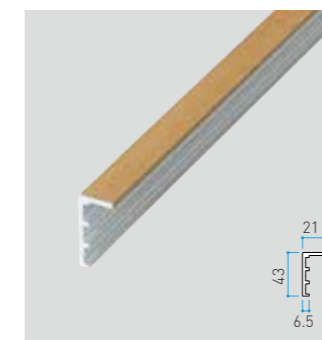

Louver frame
Size in mm
21x43xL4000 t:3.0mm