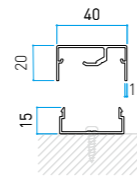

Size in mm
24x27xL3650 t:1.0mm

Size in mm
30x30xL3650 t:1.0mm

Size in mm
30x50xL4000 t:1.2mm

Size in mm
30x85xL4000 t:1.2mm

EVER ART WOOD® MATERIAL

C-SYSTEM WALL CLADDING

Size in mm
30x85xL4000 Katana t: 1.2 mm

Size in mm
40x20xL4000 t: 1.0 mm

Size in mm
40x40xL4000 t: 1.2 mm

Size in mm
100x12xL4000 Flat t: 1.0 mm

Size in mm
100x12xL4000 Real t: 1.0 mm

Size in mm
40x40xL4000 t: 1.2 mm

Size in mm
40x80xL4000 t: 1.2 mm

Size in mm
50x25xL4000 t: 1.2 mm

Size in mm
22x15xL3650 t: 1.0 mm

Size in mm
44.5x15xL3650 t: 1.0 mm

Size in mm
30x13xL3650 t: 1.0 mm

Size in mm
50x50xL3650 t: 1.2 mm

Size in mm
50x100xL3650 t: 1.3 mm

Size in mm
50x150xL3650 t: 1.5 mm