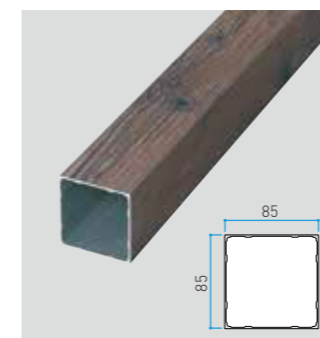

SLIT 85

Size in mm
85x85xL4000 t:1.3mm