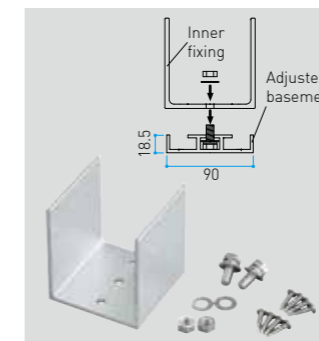

For Materials

Description

- Sticker W280xL1000mm
- Sticker ø15mm x10 pcs

Limited colors available. Please contact us about it.

SLIT INTERVAL ADJUSTER

material: Aluminum/anodized

Adjuster basement

Size in mm

W18.5xD90xL4000

Inner fixing set

Description

- For Slit 75x75
- For Slit 85x85
- For Slit 85x170
- For Slit 100x100
- For Slit 120x120

Turn & Slide system

Assembly

The base and fixings make it easy to install to your preferred specifications