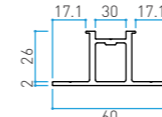

EVER ART WOOD® MATERIAL

Custom vacuum-sealed end caps added to the realism of the timber look battens.

Size in mm	
ø22xL4000	t:1.0mm
ø30xL4000	t:1.0mm
ø40xL4000	t:1.7mm
ø60xL4000	t:1.7mm
ø80xL4000	t:2.0mm
ø90xL4000	t:2.0mm

Assembly

All kinds of EVER ARAT WOOD materials can be lower fencings with invisible fixings.

The louver material is fixed from the backside of C-cover so that you won't see the fixings.