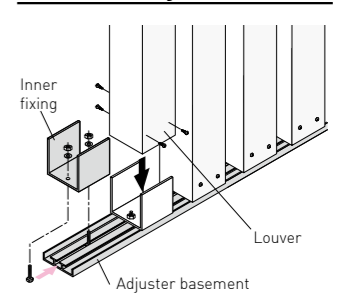

W18.5xD90xL4000

Inner fixing set

Description

- For Slit 75x75
- For Slit 85x85
- For Slit 85x170
- For Slit 100x100
- For Slit 120x120

Turn & Slide system

Assembly

The base and fixings make it easy to install to your preferred specifications