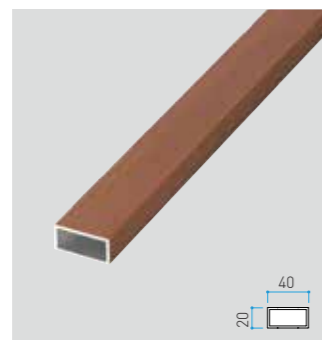

Size in mm
120x120xL4000 t:1.6mm

SLIT SLEEPER

Size in mm
85x170xL4000 t:1.8mm

EVER ART WOOD® MATERIAL

LOUVER

Louver 20x20
Size in mm
20x20xL1800 t:1.2mm

Louver 40x20
Size in mm
40x20xL3700 t:2.0mm

Louver 50x30
Size in mm
50x30xL4000 t:1.0mm