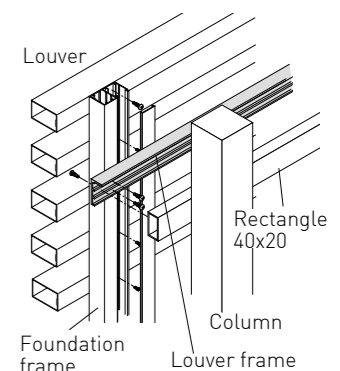

Column 100
Size in mm
100x100xL4000 t:2.5mm

Louver frame
Size in mm
21x43xL4000 t:3.0mm

Assembly

Vertical louver design

Horizontal louver design

EVER ART WOOD® MATERIAL

PIPE

CT-SYSTEM WALL CLADDING