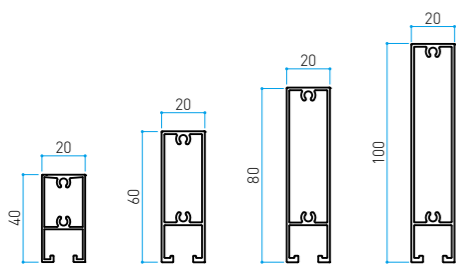

U-SYSTEM LOUVER 20