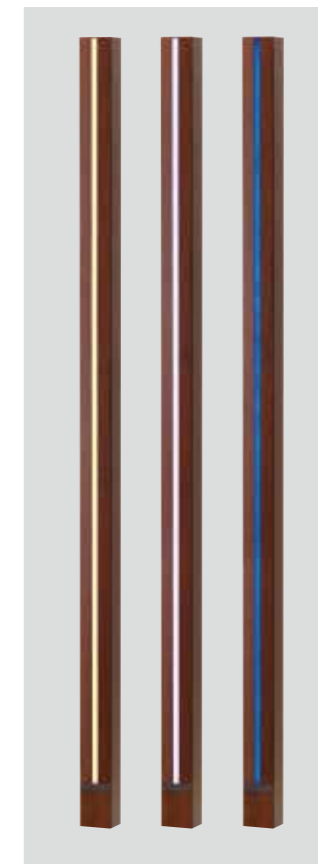

Lighting Face Slit 2000

Size in mm	
75x75xH2000	approx. 2.5W