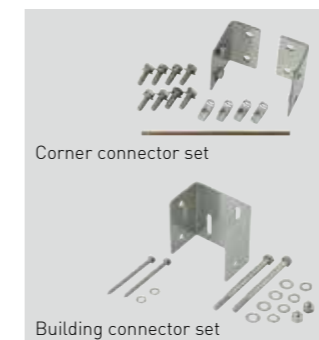

W18.5xD90xL4000

Inner fixing set

Description

- For Slit 75x75
- For Slit 85x85
- For Slit 85x170
- For Slit 100x100
- For Slit 120x120

Turn & Slide system

Assembly

The base and fixings make it easy to install to your preferred specifications

CORNER FIXING

FIXING FOR SLEEPER 85x170

material: Stainless steel

Corner Fixing

Description

- For Slit 75x75
- For Slit 85x85
- For Slit 100x100
- For Slit 120x120

material: Aluminum/anodized

Corner connector set