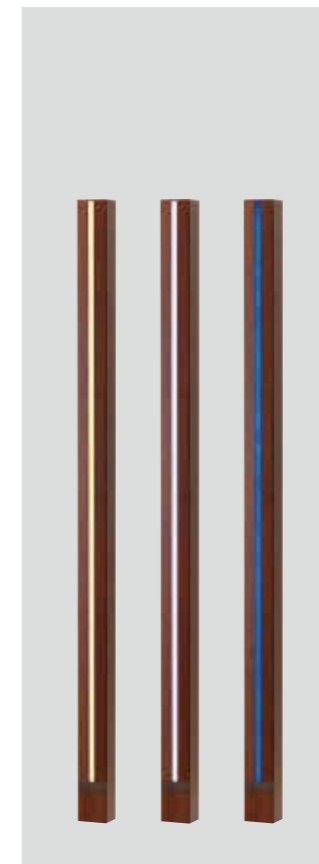

Lighting Face Slit 1800

Size in mm	
75x75xH1800	approx. 2.2W