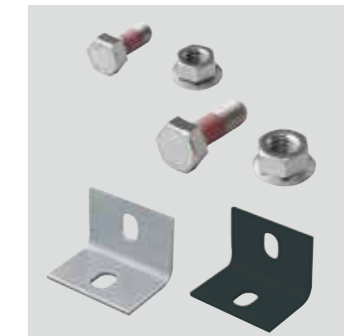

Special intervals (A&B) is also available

U-SYSTEM COVER

SLIT COVER

Size in mm
Available for all sizes
t:2.0mm
Aluminum/laminated

U-SYSTEM FIXING

The fitting can be temporarily fixed at any positions by interfering with the stopper sponge.

LOUVER FITTING (SPONGE)

Code	Size in mm
PT-15	L50

Stainless steel

The mounting bracket can be fitted even after the louver cap is attached.

LOUVER FITTING (RETAINING CLIP)

Code	Size in mm
PT-25	L25
PT-40	L40

Stainless steel

COLOR

LOUVER END CAP

Size in mm
Available for all sizes
t:1.5mm
Steel/painted

LOUVER BOLT&NUT SET

Size in mm
M10x20
Stainless steel

STRINGER L SHAPE BRACKET

Size in mm
50x50x70mm
t:4.0mm
Aluminum