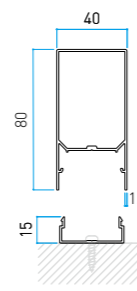

Size in mm
24x27xL3650 t:1.0mm

Size in mm
30x30xL3650 t:1.0mm

Size in mm
30x50xL4000 t:1.2mm

Size in mm
30x85xL4000 t:1.2mm

EVER ART WOOD® MATERIAL

C-SYSTEM WALL CLADDING

Size in mm
30x85xL4000 Katana t: 1.2 mm

Size in mm
40x20xL4000 t: 1.0 mm

Size in mm
40x40xL4000 t: 1.2 mm

Size in mm
100x12xL4000 Flat t: 1.0 mm

Size in mm
100x12xL4000 Real t: 1.0 mm

Size in mm
40x40xL4000 t: 1.2 mm

Size in mm
40x80xL4000 t: 1.2 mm

Size in mm
50x25xL4000 t: 1.2 mm

Size in mm
22x15xL3650 t: 1.0 mm

Size in mm
44.5x15xL3650 t: 1.0 mm

Size in mm
30x13xL3650 t: 1.0 mm

Size in mm
50x50xL3650 t: 1.2 mm

Size in mm
50x100xL3650 t: 1.3 mm

Size in mm
50x150xL3650 t: 1.5 mm