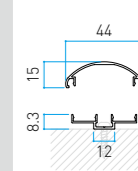

EVER ART WOOD® MATERIAL

C-SYSTEM WALL CLADDING

Size in mm
30x13xL3650 t: 1.0 mm