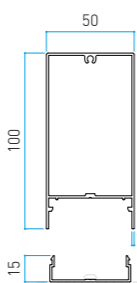

Board Flat 40x12

Size in mm
40x12xL4000 t:0.9mm

BOARD & SLIT

Board Flat 80x12

Size in mm
80x12xL4000 t:1.0mm

Board Flat 102x12

Size in mm
102x12xL4000 t:1.2mm

SLIT 60

Size in mm
40x20xL4000 t: 1.0 mm

Size in mm
40x40xL4000 t: 1.2 mm

Size in mm
100x12xL4000 Flat t: 1.0 mm

Size in mm
100x12xL4000 Real t: 1.0 mm

Size in mm
40x40xL4000 t: 1.2 mm

Size in mm
40x80xL4000 t: 1.2 mm

Size in mm
50x25xL4000 t: 1.2 mm

Size in mm
22x15xL3650 t: 1.0 mm

Size in mm
44.5x15xL3650 t: 1.0 mm

Size in mm
30x13xL3650 t: 1.0 mm

Size in mm
50x50xL3650 t: 1.2 mm

Size in mm
50x100xL3650 t: 1.3 mm

Size in mm
50x150xL3650 t: 1.5 mm

Size in mm
30x18xL3650 t: 1.0 mm

Size in mm
30x18xL3560 t: 1.0 mm

Size in mm
44x15xL3560 t: 1.0 mm

Anodized or Laminated Base
All C-System profiles are available with an anodized or laminated base.

End caps
These are available as plain end caps in matching colours.