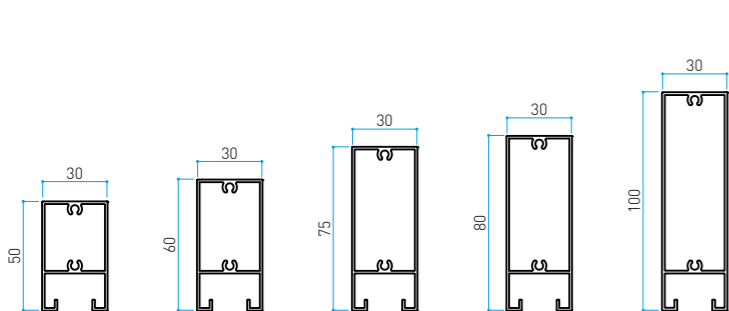

U-SYSTEM LOUVER 30