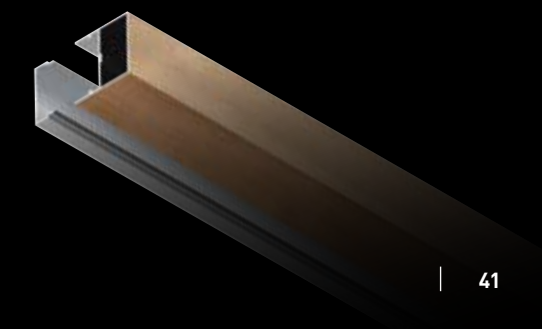

A two part concealed fix system, C-SYSTEM directly fixed to structures and provides a finish where no visible screws are desired.