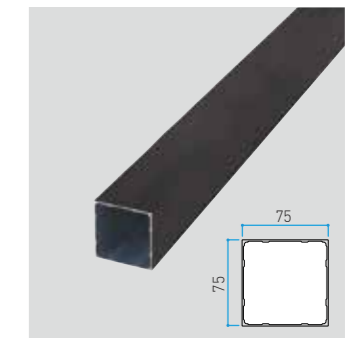

SLIT 75

Size in mm
75x75xL4000 t:1.2mm