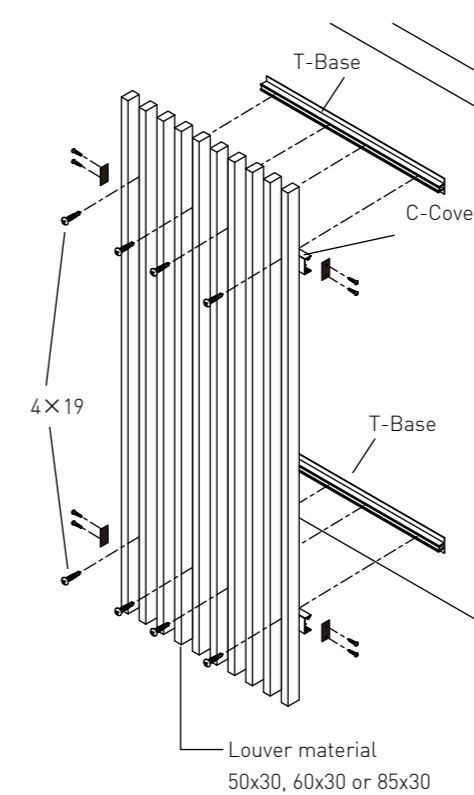

EVER ART WOOD® MATERIAL

Custom vacuum-sealed end caps added to the realism of the timber look battens.

Size in mm	
ø22xL4000	t:1.0mm
ø30xL4000	t:1.0mm
ø40xL4000	t:1.7mm
ø60xL4000	t:1.7mm
ø80xL4000	t:2.0mm
ø90xL4000	t:2.0mm

Assembly

All kinds of EVER ARAT WOOD materials can be lower fencings with invisible fixings.

The louver material is fixed from the backside of C-cover so that you won't see the fixings.