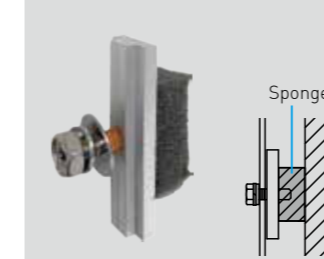

Special intervals (A&B) is also available

U-SYSTEM COVER

SLIT COVER

Size in mm
Available for all sizes
t:2.0mm
Aluminum/laminated

U-SYSTEM FIXING

The fitting can be temporarily fixed at any positions by interfering with the stopper sponge.

LOUVER FITTING (SPONGE)

Code	Size in mm
PT-15	L50

Stainless steel

The mounting bracket can be fitted even after the louver cap is attached.

LOUVER FITTING (RETAINING CLIP)

Code	Size in mm
PT-25	L25
PT-40	L40