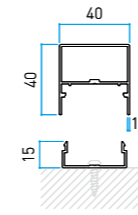

Size in mm
24x27xL3650 t:1.0mm

Size in mm
30x30xL3650 t:1.0mm

Size in mm
30x50xL4000 t:1.2mm

Size in mm
30x85xL4000 t:1.2mm

EVER ART WOOD® MATERIAL

C-SYSTEM WALL CLADDING

Size in mm
30x85xL4000 Katana t: 1.2 mm

Size in mm
40x20xL4000 t: 1.0 mm

Size in mm
40x40xL4000 t: 1.2 mm

Size in mm
100x12xL4000 Flat t: 1.0 mm

Size in mm
100x12xL4000 Real t: 1.0 mm

Size in mm
40x40xL4000 t: 1.2 mm

Size in mm
40x80xL4000 t: 1.2 mm

Size in mm
50x25xL4000 t: 1.2 mm

Size in mm
22x15xL3650 t: 1.0 mm

Size in mm
44.5x15xL3650 t: 1.0 mm

Size in mm
30x13xL3650 t: 1.0 mm

Size in mm
50x50xL3650 t: 1.2 mm

Size in mm
50x100xL3650 t: 1.3 mm

Size in mm
50x150xL3650 t: 1.5 mm