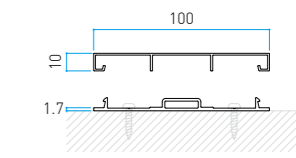

Size in mm
24x27xL3650 t:1.0mm

Size in mm
30x30xL3650 t:1.0mm

Size in mm
30x50xL4000 t:1.2mm

Size in mm
30x85xL4000 t:1.2mm

EVER ART WOOD® MATERIAL

C-SYSTEM WALL CLADDING

Size in mm
30x85xL4000 Katana t: 1.2 mm

Size in mm
40x20xL4000 t: 1.0 mm

Size in mm
40x40xL4000 t: 1.2 mm

Size in mm
100x12xL4000 Flat t: 1.0 mm

Size in mm
100x12xL4000 Real t: 1.0 mm

Size in mm
40x40xL4000 t: 1.2 mm

Size in mm
40x80xL4000 t: 1.2 mm