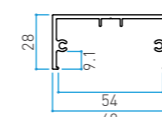

C-Cover

T-Base