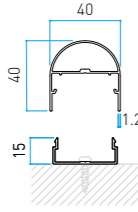

Size in mm
24x27xL3650 t:1.0mm

Size in mm
30x30xL3650 t:1.0mm

Size in mm
30x50xL4000 t:1.2mm

Size in mm
30x85xL4000 t:1.2mm

EVER ART WOOD® MATERIAL

C-SYSTEM WALL CLADDING

Size in mm
30x85xL4000 Katana t: 1.2 mm

Size in mm
40x20xL4000 t: 1.0 mm

Size in mm
40x40xL4000 t: 1.2 mm

Size in mm
100x12xL4000 Flat t: 1.0 mm

Size in mm
100x12xL4000 Real t: 1.0 mm

Size in mm
40x40xL4000 t: 1.2 mm

Size in mm
40x80xL4000 t: 1.2 mm

Size in mm
50x25xL4000 t: 1.2 mm

Size in mm
22x15xL3650 t: 1.0 mm

Size in mm
44.5x15xL3650 t: 1.0 mm

Size in mm
30x13xL3650 t: 1.0 mm

Size in mm
50x50xL3650 t: 1.2 mm

Size in mm
50x100xL3650 t: 1.3 mm

Size in mm
50x150xL3650 t: 1.5 mm