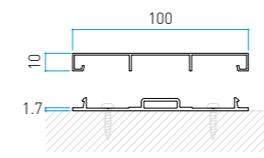

Size in mm
24x27xL3650 t:1.0mm

Size in mm
30x30xL3650 t:1.0mm

Size in mm
30x50xL4000 t:1.2mm

Size in mm
30x85xL4000 t:1.2mm

EVER ART WOOD® MATERIAL

C-SYSTEM WALL CLADDING

Size in mm
30x85xL4000 Katana t: 1.2 mm

Size in mm
40x20xL4000 t: 1.0 mm

Size in mm
40x40xL4000 t: 1.2 mm

Size in mm
100x12xL4000 Flat t: 1.0 mm

Size in mm
100x12xL4000 Real t: 1.0 mm

Size in mm
40x40xL4000 t: 1.2 mm

Size in mm
40x80xL4000 t: 1.2 mm