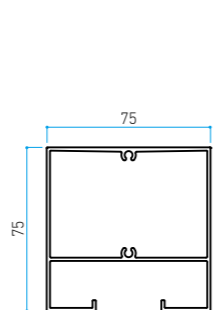

Size in mm
40x20xL4000 t: 1.0 mm

Size in mm
40x40xL4000 t: 1.2 mm

Size in mm
100x12xL4000 Flat t: 1.0 mm

Size in mm
100x12xL4000 Real t: 1.0 mm

Size in mm
40x40xL4000 t: 1.2 mm

Size in mm
40x80xL4000 t: 1.2 mm

Size in mm
50x25xL4000 t: 1.2 mm

Size in mm
22x15xL3650 t: 1.0 mm

Size in mm
44.5x15xL3650 t: 1.0 mm

Size in mm
30x13xL3650 t: 1.0 mm

Size in mm
50x50xL3650 t: 1.2 mm

Size in mm
50x100xL3650 t: 1.3 mm

Size in mm
50x150xL3650 t: 1.5 mm

LOUVER 20

Size in mm	Fitting	MOQ(m)
20x40	PT-15	210
20x60	PT-15	150
20x80	PT-15	130
20x100	PT-15	105

LOUVER 25

Size in mm	Fitting	MOQ(m)
25x50	PT-15	175
25x60	PT-15	150
25x80	PT-15	125
25x100	PT-15	110

LOUVER 30