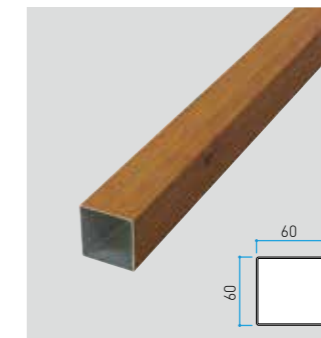

Board Flat 40x12

Size in mm
40x12xL4000 t:0.9mm

BOARD & SLIT

Board Flat 80x12

Size in mm
80x12xL4000 t:1.0mm

Board Flat 102x12

Size in mm
102x12xL4000 t:1.2mm

SLIT 60