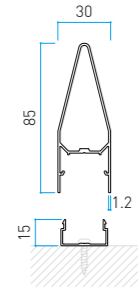

Board Flat 40x12

Size in mm
40x12xL4000 t:0.9mm

BOARD & SLIT

Board Flat 80x12

Size in mm
80x12xL4000 t:1.0mm

Board Flat 102x12

Size in mm
102x12xL4000 t:1.2mm

SLIT 60

Size in mm
24x27xL3650 t:1.0mm

Size in mm
30x30xL3650 t:1.0mm

Size in mm
30x50xL4000 t:1.2mm

Size in mm
30x85xL4000 t:1.2mm

EVER ART WOOD® MATERIAL

C-SYSTEM WALL CLADDING

Size in mm
30x85xL4000 Katana t: 1.2 mm

Size in mm
40x20xL4000 t: 1.0 mm

Size in mm
40x40xL4000 t: 1.2 mm

Size in mm
100x12xL4000 Flat t: 1.0 mm

Size in mm
100x12xL4000 Real t: 1.0 mm

Size in mm
40x40xL4000 t: 1.2 mm

Size in mm
40x80xL4000 t: 1.2 mm

Size in mm
50x25xL4000 t: 1.2 mm

Size in mm
22x15xL3650 t: 1.0 mm

Size in mm
44.5x15xL3650 t: 1.0 mm

Size in mm
30x13xL3650 t: 1.0 mm

Size in mm
50x50xL3650 t: 1.2 mm

Size in mm
50x100xL3650 t: 1.3 mm

Size in mm
50x150xL3650 t: 1.5 mm