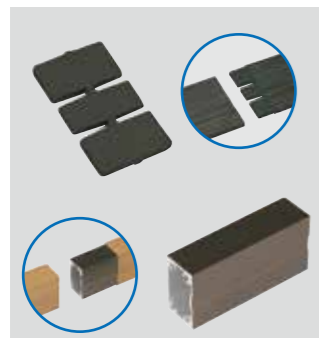

CONNECTING JOINT

material: ABS

Material to Material

Description

- for Board Real 100
- for Board Real 150
- for Board Round 120
- for Louver 50x30
- for Louver 60x30
- for Slit 60x60