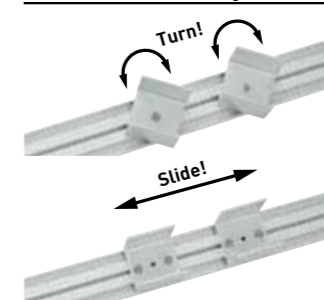

W18.5xD90xL4000

Inner fixing set

Description

- For Slit 75x75
- For Slit 85x85
- For Slit 85x170
- For Slit 100x100
- For Slit 120x120

Turn & Slide system

Assembly

The base and fixings make it easy to install to your preferred specifications

CORNER FIXING

FIXING FOR SLEEPER 85x170

material: Stainless steel

Corner Fixing

Description

- For Slit 75x75
- For Slit 85x85
- For Slit 100x100
- For Slit 120x120

material: Aluminum/anodized

Corner connector set