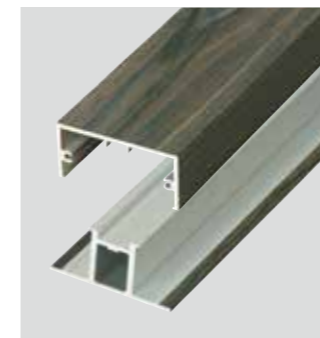

Cladding CT
Size in mm
60x30xL4000 t:2.0mm