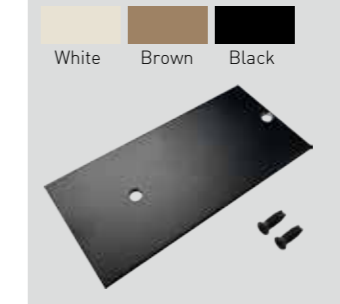

COLOR

LOUVER END CAP

Size in mm
Available for all sizes
t:1.5mm
Steel/painted