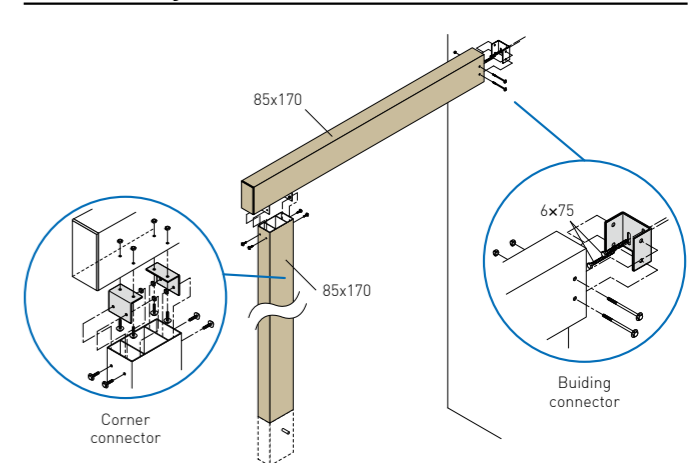

YEARS WARRANTY

EVER ART WOOD® MATERIAL

END CAP

material: ABS

for Board

Description

- Board Real 100
- Board Real 150
- Board Round 120
- Board Flat 75x8
- Board Flat 85x15
- Board Flat 150x20
- Board Flat 200x20
- Board Flat 18x12
- Board Flat 40x12
- Board Flat 80x12
- Board Flat 102x12

for Cladding

Description

- Rectangle 50x30
- Rectangle 85x30
- Real 100x12
- Square 20x20
- CT 60x30
- Slimline 30x15
- Slimline 30x10
- Dome
- Curve
- Crescent
- Round
- Plank
- Oki

for Louver

Description

- Louver 20x20
- Louver 40x20
- Louver 50x30
- Louver 60x30 & extra thickness
- Louver 85x30 & extra thickness
- Louver Foundation frame

for Slit & Column

Description

- for 40x40
- for 60x60
- for 75x75
- for 85x85
- for 100x100
- for 120x120
- for 85x170

CONNECTING JOINT

material: ABS

Material to Material

Description

- for Board Real 100
- for Board Real 150
- for Board Round 120
- for Louver 50x30
- for Louver 60x30
- for Slit 60x60

Column to Material

Description

- for Louver 40x20
- for Louver 50x30
- for Louver 60x30
- for Slit 60x60

Frame to Frame

Description

- for Louver Foundation frame

Corner Joint

Description

- for Louver 50x30

SCREW

material: Stainless steel

For Materials

Description

- Screw 4x19
- Screw 4x25
- Screw 4x50

The screw head is painted in the color of your choice.

LAMINATE STICKER

For Materials

Description

- Sticker W280xL1000mm
- Sticker ø15mm x10 pcs

Limited colors available. Please contact us about it.

SLIT INTERVAL ADJUSTER

material: Aluminum/anodized

Adjuster basement

Size in mm

W18.5xD90xL4000

Inner fixing set

Description

- For Slit 75x75
- For Slit 85x85
- For Slit 85x170
- For Slit 100x100
- For Slit 120x120

Turn & Slide system

Assembly

The base and fixings make it easy to install to your preferred specifications

CORNER FIXING

FIXING FOR SLEEPER 85x170

material: Stainless steel

Corner Fixing

Description