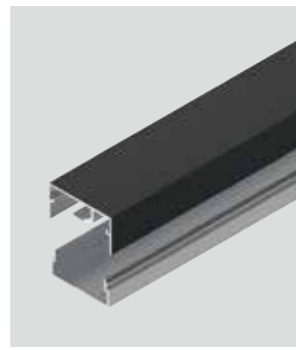

Size in mm
24x27xL3650 t:1.0mm

Size in mm
30x30xL3650 t:1.0mm

Size in mm
30x50xL4000 t:1.2mm

Size in mm
30x85xL4000 t:1.2mm

EVER ART WOOD® MATERIAL

C-SYSTEM WALL CLADDING

Size in mm
30x85xL4000 Katana t: 1.2 mm