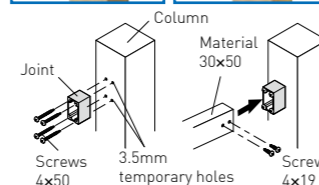

Column to Material

Description

- for Louver 40x20
- for Louver 50x30
- for Louver 60x30
- for Slit 60x60

Frame to Frame

Description

- for Louver Foundation frame