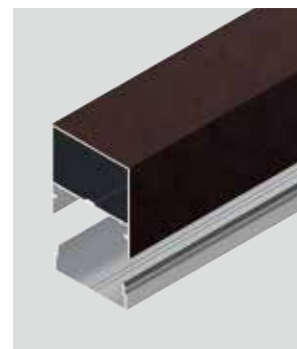

Size in mm
40x40xL4000 t: 1.2 mm