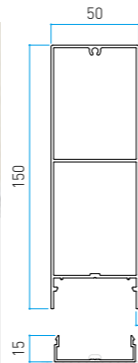

Board Flat 40x12

Size in mm
40x12xL4000 t:0.9mm

BOARD & SLIT

Board Flat 80x12

Size in mm
80x12xL4000 t:1.0mm

Board Flat 102x12

Size in mm
102x12xL4000 t:1.2mm

SLIT 60

Size in mm
40x20xL4000 t: 1.0 mm

Size in mm
40x40xL4000 t: 1.2 mm

Size in mm
100x12xL4000 Flat t: 1.0 mm

Size in mm
100x12xL4000 Real t: 1.0 mm

Size in mm
40x40xL4000 t: 1.2 mm

Size in mm
40x80xL4000 t: 1.2 mm

Size in mm
50x25xL4000 t: 1.2 mm

Size in mm
22x15xL3650 t: 1.0 mm

Size in mm
44.5x15xL3650 t: 1.0 mm

Size in mm
30x13xL3650 t: 1.0 mm

Size in mm
50x50xL3650 t: 1.2 mm

Size in mm
50x100xL3650 t: 1.3 mm

Size in mm
50x150xL3650 t: 1.5 mm

Size in mm
30x18xL3650 t: 1.0 mm

Size in mm
30x18xL3560 t: 1.0 mm

Size in mm
44x15xL3560 t: 1.0 mm

Anodized or Laminated Base
All C-System profiles are available with an anodized or laminated base.

End caps
These are available as plain end caps in matching colours.