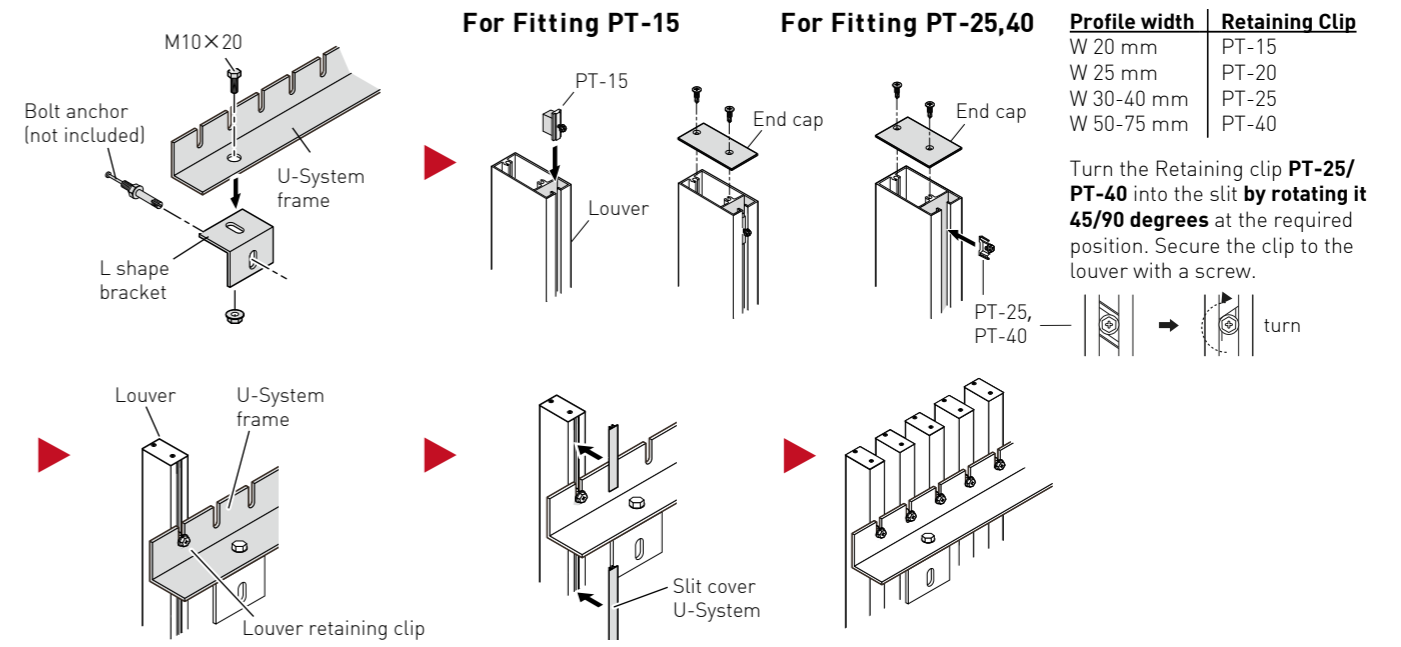

YEARS WARRANTY

EVER ART WOOD® MATERIAL

U-SYSTEM LOUVER 20

U-SYSTEM LOUVER 25

U-SYSTEM LOUVER 30

U-SYSTEM LOUVER 40

U-SYSTEM LOUVER 50

U-SYSTEM LOUVER 75

LOUVER 20

Size in mm	Fitting	MOQ(m)
20x40	PT-15	210
20x60	PT-15	150
20x80	PT-15	130
20x100	PT-15	105

LOUVER 25

Size in mm	Fitting	MOQ(m)
25x50	PT-15	175
25x60	PT-15	150
25x80	PT-15	125
25x100	PT-15	110

LOUVER 30

Size in mm	Fitting	MOQ(m)
30x50	PT-25	155
30x60	PT-25	140
30x75	PT-25	125
30x80	PT-25	120
30x100	PT-25	100
30x150	PT-25	60

LOUVER 40

Size in mm	Fitting	MOQ(m)
40x40	PT-25	155
40x60	PT-25	130
40x80	PT-25	110
40x100	PT-25	90

LOUVER 50

Size in mm	Fitting	MOQ(m)
50x50	PT-40	125
50x60	PT-40	125
50x100	PT-40	75
50x150	PT-40	55

LOUVER 75

Size in mm	Fitting	MOQ(m)
75x75	PT-40	60

U-SYSTEM FRAME

LOUVER FURRING STRIP

Size in mm	A	B
50x50xL4000	25	50
50x50xL3960	30	60
50x50xL4000	40	80
50x50xL4000	50	100
50x50xL4000	62.5	125
50x50xL3900	75	150
50x50xL4000	100	200

Special intervals (A&B) is also available

U-SYSTEM COVER

SLIT COVER

Size in mm
Available for all sizes
t:2.0mm
Aluminum/laminated

U-SYSTEM FIXING

The fitting can be temporarily fixed at any positions by interfering with the stopper sponge.

LOUVER FITTING (SPONGE)

Code	Size in mm
PT-15	L50

Stainless steel

The mounting bracket can be fitted even after the louver cap is attached.

LOUVER FITTING (RETAINING CLIP)

Code	Size in mm
PT-25	L25
PT-40	L40

Stainless steel

COLOR

LOUVER END CAP

Size in mm
Available for all sizes
t:1.5mm
Steel/painted

LOUVER BOLT&NUT SET

Size in mm
M10x20
Stainless steel

STRINGER L SHAPE BRACKET

Size in mm
50x50x70mm
t:4.0mm
Aluminum

Assembly