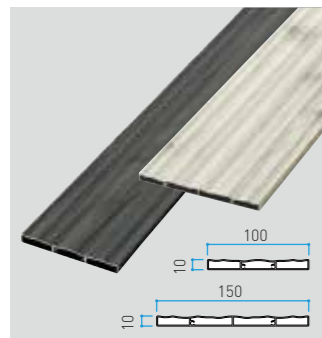

EVER ART WOOD® MATERIAL

BOARD

Board Real 100 & 150

Size in mm
100x10xL4000 t:1.0mm
150x10xL4000 t:1.0mm

Board Round 120

Size in mm
120x13xL4000 t:1.2mm

Board Flat 75x8

Size in mm
75x8xL3700 t:1.2mm