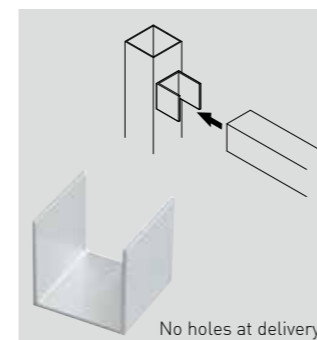

CORNER FIXING

FIXING FOR SLEEPER 85x170

material: Stainless steel

Corner Fixing

Description

- For Slit 75x75
- For Slit 85x85
- For Slit 100x100
- For Slit 120x120

material: Aluminum/anodized