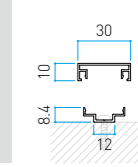

Size in mm
40x20xL4000 t: 1.0 mm

Size in mm
40x40xL4000 t: 1.2 mm

Size in mm
100x12xL4000 Flat t: 1.0 mm

Size in mm
100x12xL4000 Real t: 1.0 mm

Size in mm
40x40xL4000 t: 1.2 mm

Size in mm
40x80xL4000 t: 1.2 mm

Size in mm
50x25xL4000 t: 1.2 mm

Size in mm
22x15xL3650 t: 1.0 mm

Size in mm
44.5x15xL3650 t: 1.0 mm

Size in mm
30x13xL3650 t: 1.0 mm

Size in mm
50x50xL3650 t: 1.2 mm

Size in mm
50x100xL3650 t: 1.3 mm

Size in mm
50x150xL3650 t: 1.5 mm