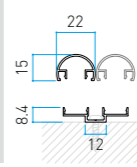

Size in mm
24x27xL3650 t:1.0mm

Size in mm
30x30xL3650 t:1.0mm

Size in mm
30x50xL4000 t:1.2mm

Size in mm
30x85xL4000 t:1.2mm

EVER ART WOOD® MATERIAL

C-SYSTEM WALL CLADDING

Size in mm
30x85xL4000 Katana t: 1.2 mm

Size in mm
40x20xL4000 t: 1.0 mm

Size in mm
40x40xL4000 t: 1.2 mm

Size in mm
100x12xL4000 Flat t: 1.0 mm

Size in mm
100x12xL4000 Real t: 1.0 mm

Size in mm
40x40xL4000 t: 1.2 mm

Size in mm
40x80xL4000 t: 1.2 mm

Size in mm
50x25xL4000 t: 1.2 mm

Size in mm
22x15xL3650 t: 1.0 mm

Size in mm
44.5x15xL3650 t: 1.0 mm

Size in mm
30x13xL3650 t: 1.0 mm

Size in mm
50x50xL3650 t: 1.2 mm

Size in mm
50x100xL3650 t: 1.3 mm

Size in mm
50x150xL3650 t: 1.5 mm