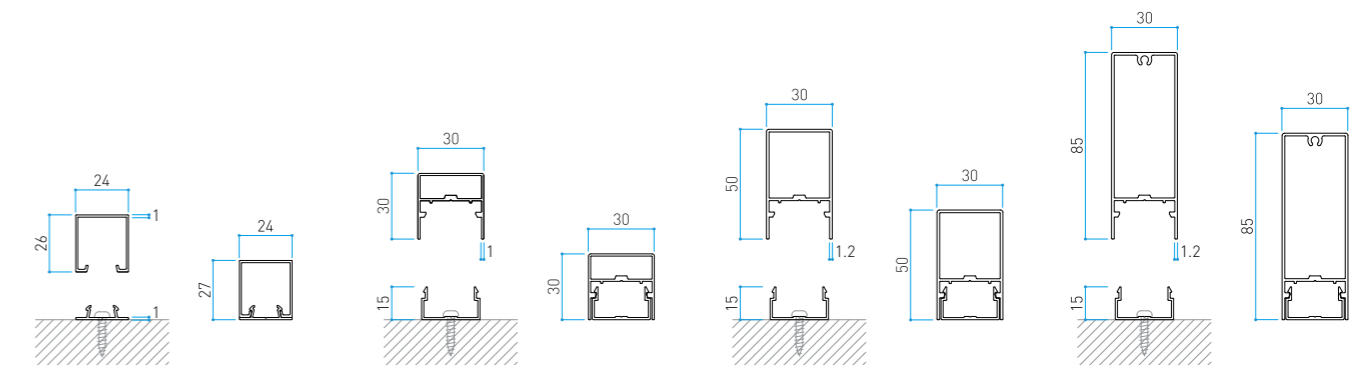

Size in mm
24x27xL3650 t:1.0mm

Size in mm
30x30xL3650 t:1.0mm

Size in mm
30x50xL4000 t:1.2mm

Size in mm
30x85xL4000 t:1.2mm

EVER ART WOOD® MATERIAL

C-SYSTEM WALL CLADDING

Size in mm
30x85xL4000 Katana t: 1.2 mm

Size in mm
40x20xL4000 t: 1.0 mm

Size in mm
40x40xL4000 t: 1.2 mm

Size in mm
100x12xL4000 Flat t: 1.0 mm

Size in mm
100x12xL4000 Real t: 1.0 mm

Size in mm
40x40xL4000 t: 1.2 mm

Size in mm
40x80xL4000 t: 1.2 mm