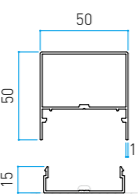

Size in mm
40x20xL4000 t: 1.0 mm

Size in mm
40x40xL4000 t: 1.2 mm

Size in mm
100x12xL4000 Flat t: 1.0 mm

Size in mm
100x12xL4000 Real t: 1.0 mm

Size in mm
40x40xL4000 t: 1.2 mm

Size in mm
40x80xL4000 t: 1.2 mm

Size in mm
50x25xL4000 t: 1.2 mm

Size in mm
22x15xL3650 t: 1.0 mm

Size in mm
44.5x15xL3650 t: 1.0 mm

Size in mm
30x13xL3650 t: 1.0 mm

Size in mm
50x50xL3650 t: 1.2 mm

Size in mm
50x100xL3650 t: 1.3 mm

Size in mm
50x150xL3650 t: 1.5 mm