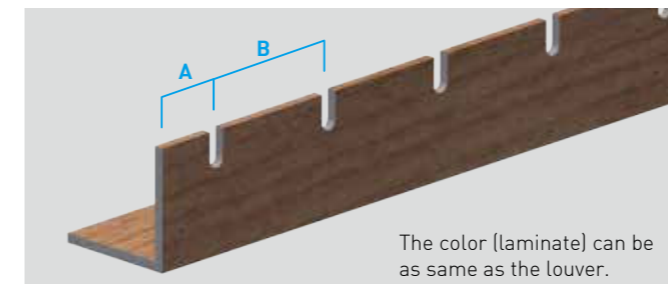

U-SYSTEM FRAME