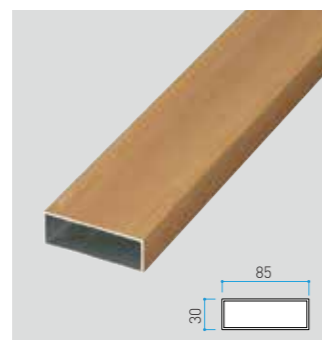

Louver 85x30 extra thickness
Size in mm
85x30xL4000 t:2.0mm