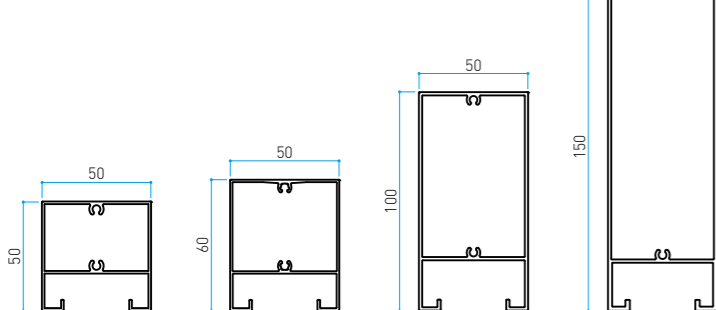

U-SYSTEM LOUVER 50