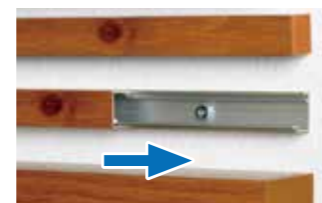

C-SYSTEM WALL CLADDING

C-System Particularly fast and flexible assembly

The click system enables quick and easy installation of the façade cladding. The individual elements can be easily connected to each other and used in a variety of ways. The easy-to-install façade system is ideal for new build and renovation projects.

It scores with its flexibility and cost-effectiveness and is particularly time-saving and cost-efficient. The sophisticated installation method also impresses with its appearance without visible connecting fittings.