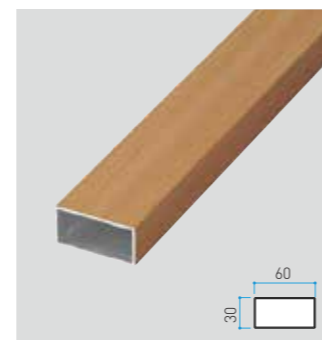

Size in mm
120x120xL4000 t:1.6mm

SLIT SLEEPER

Size in mm
85x170xL4000 t:1.8mm

EVER ART WOOD® MATERIAL

LOUVER

Louver 20x20
Size in mm
20x20xL1800 t:1.2mm

Louver 40x20
Size in mm
40x20xL3700 t:2.0mm

Louver 50x30
Size in mm
50x30xL4000 t:1.0mm