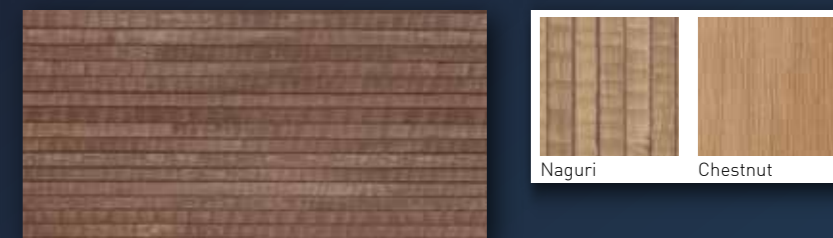

NATURAL TOUCH

Unlike matte-finish surfaces, this series of products features a delicately textured surface for an extremely realistic result.

KYOTO × 4 Designs

SERIES

× 5 Designs

WOOD SERIES

2 × JAPANESE SERIES