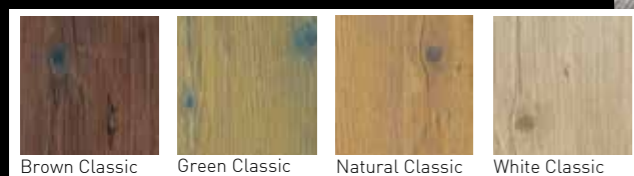

× 4 Designs

CLASSIC WOOD SERIES