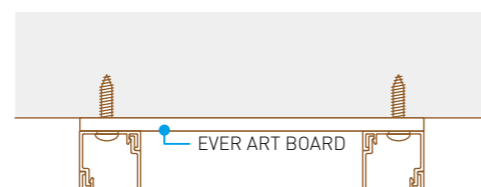

Color variation

*The base will be only beige color

Square frame

Material: Aluminum/laminated

We can offer the color by your request.

Size: L3700mm

For installing on a wall

For installing on a column