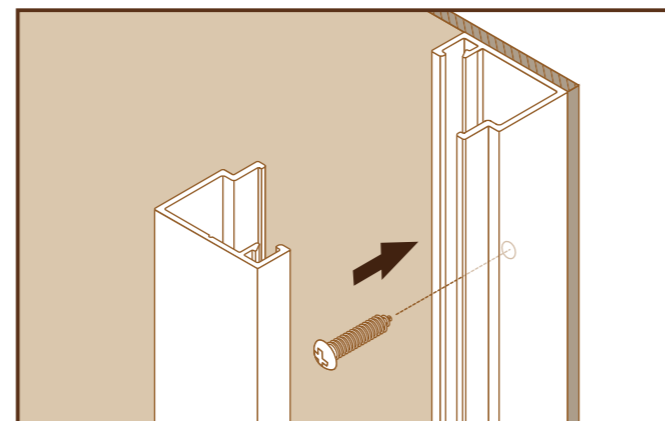

Color variation

*The base will be only beige color

Square frame

Material: Aluminum/laminated

We can offer the color by your request.

Size: L3700mm

For installing on a wall

For installing on a column