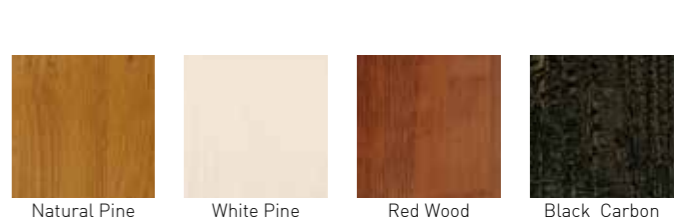

Joint frame

Material: Aluminum/laminated

Frame end cover (wooden texture 30x10)

Frame center cover (wooden texture 30x10)

Frame end cover (wooden texture 30x15)

Frame center cover (wooden texture 30x15)

Color variation

Frame end cover (bamboo texture 22x15)

Color variation

Frame center cover (bamboo texture 22x15)

We can also offer different profiles on demands.

EVER ART BOARD MATERIAL

Furring strip

Material: Aluminum/anodized