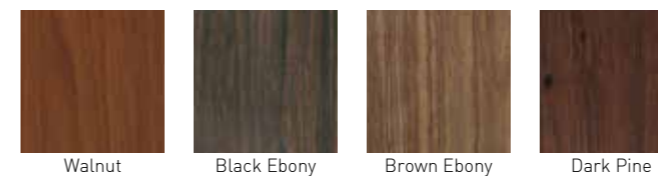

Joint frame

Material: Aluminum/laminated

Frame end cover (wooden texture 30x10)

Frame center cover (wooden texture 30x10)

Frame end cover (wooden texture 30x15)

Frame center cover (wooden texture 30x15)

Color variation