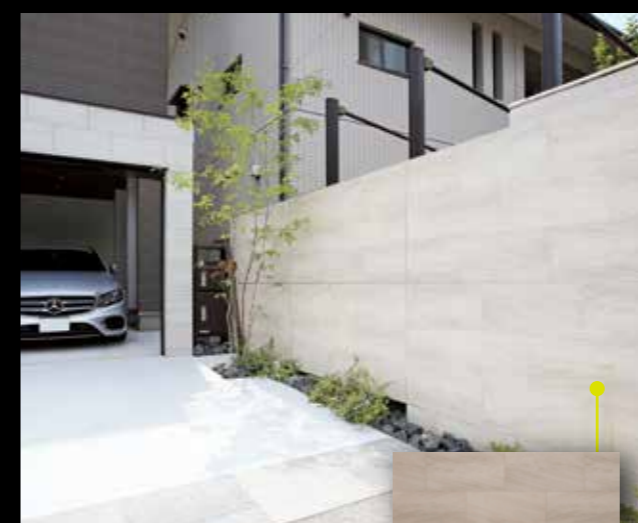

EVER ART BOARD : Limestone