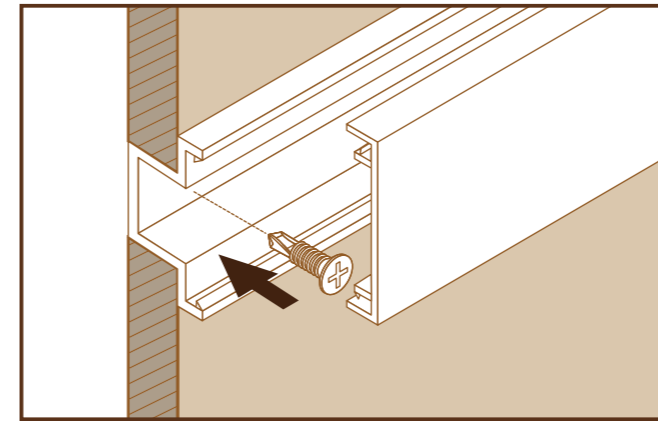

Joint frame

Material: Aluminum/laminated

Frame end cover (wooden texture 30x10)