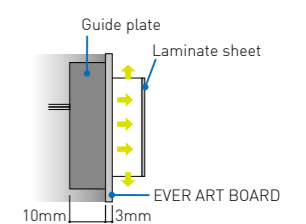

Installing the characters

Positioning, hole drilling and adjustment

Pricing

Unit price x number of characters

EVER ART BOARD Sign system

Wiring

Only one line

Installing the characters

Only setting one completed panel = Speedy workability

Pricing

Set price

For commercial facade

For independent signboard

For reception sign

For pictogram sign

Front emission

Minimum font size (H):30mm
Maximum font size (H):250mm
Material: acrylic resin

Side emission

Minimum font size (H):30mm
Maximum font size (H):250mm
Material: acrylic resin

DESIGN PANEL

Laser-cut architectural aluminum composite boards with unique patterns that offer beauty to any space.