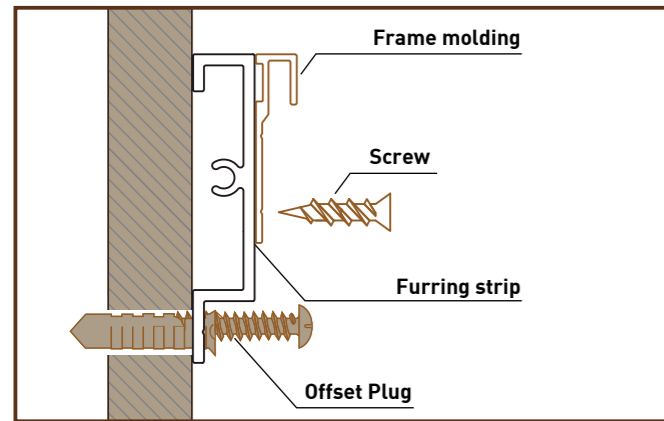

EVER ART BOARD MATERIAL