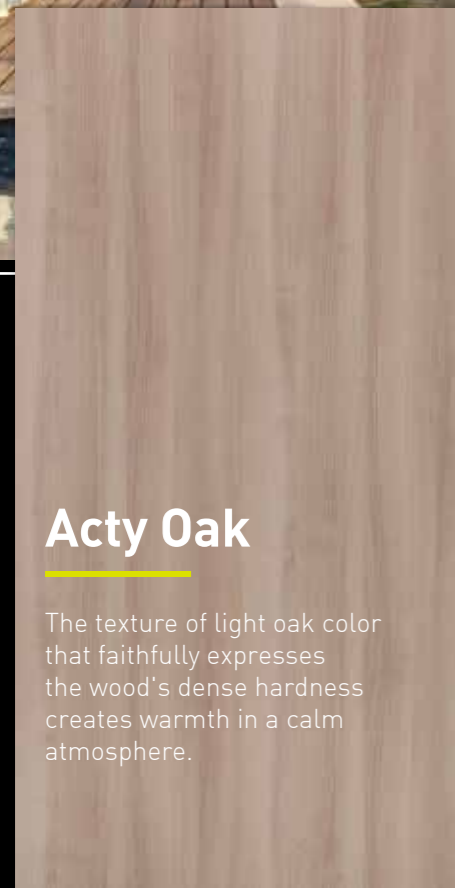

Garden

EVER ART BOARD : Nuts White

EVER ART BOARD : Ohya Stone

EVER ART BOARD : Dark Vibrato, Sepia Marble

EVER ART BOARD®

A place for gentle reflection and understated warmth.
Bring tasteful elegance to your household
with the Ever Series of lifestyle products.