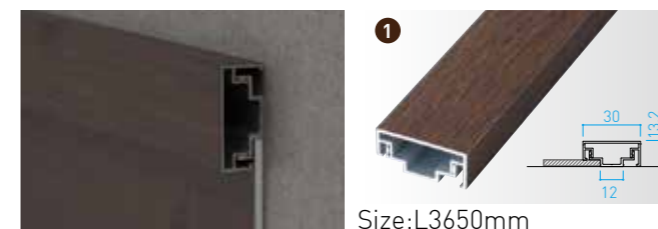

Frame end cover (wooden texture 30x15)