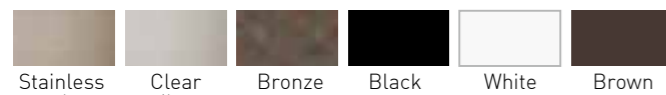

Color variation

*The base will be only beige color