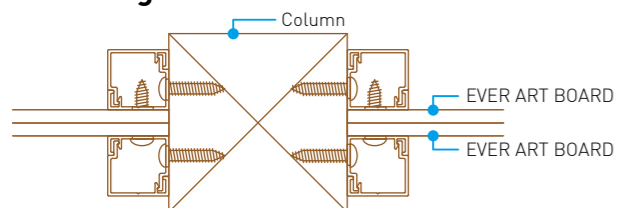

Color variation

*The base will be only beige color

Square frame

Material: Aluminum/laminated

We can offer the color by your request.

Size: L3700mm

For installing on a wall

For installing on a column