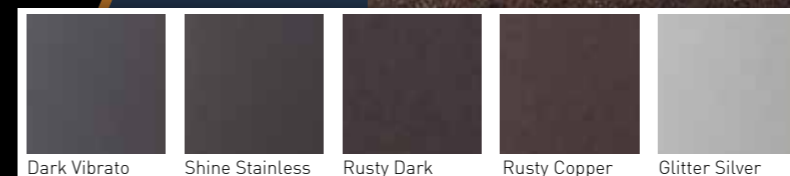

METAL × 5 Designs

SERIES