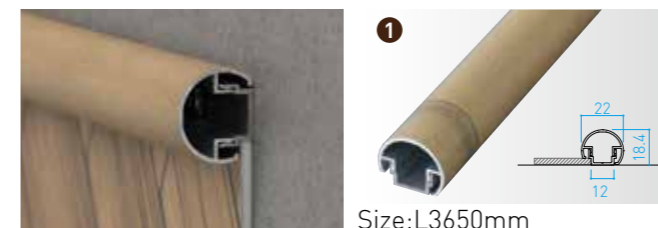

Frame end cover (bamboo texture 22x15)