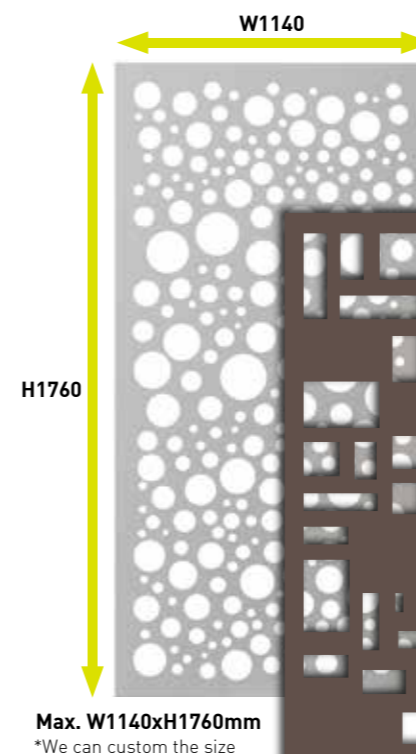

DESIGN PANEL

Design panel Cross

Type	Size in mm
W600	W600xD3xH1265
W1140	W1140xD3xH1760

Design panel Compass

Type	Size in mm
W600	W600xD3xH1265
W1140	W1140xD3xH1760

Design panel Floral

Type	Size in mm
W600	W600xD3xH1265
W1140	W1140xD3xH1760

Design panel Stripe

Type	Size in mm
W600	W600xD3xH1265
W1140	W1140xD3xH1760

Design panel Cube

Type	Size in mm
W600	W600xD3xH1265
W1140	W1140xD3xH1760

Design panel Argo

Type	Size in mm
W1140	W1140xD3xH1760

Design panel Eucalyptus

Type	Size in mm
W1140	W1140xD3xH1760

Design panel Round

Type	Size in mm
W600	W600xD3xH600

Design panel Leaf

Type	Size in mm
W480	W480xD3xH1500

Fixing bracket

Type	Size in mm
4 pcs/set	13xH43mm
6 pcs/set	13xH43mm

Material: Stainless steel

FREE DESIGN

Material: Aluminum+PE/painted

Free design possibility

We can make custom laser-cut panel based on your digital product designs. It supports not only patterns but also logos and text design cutouts.