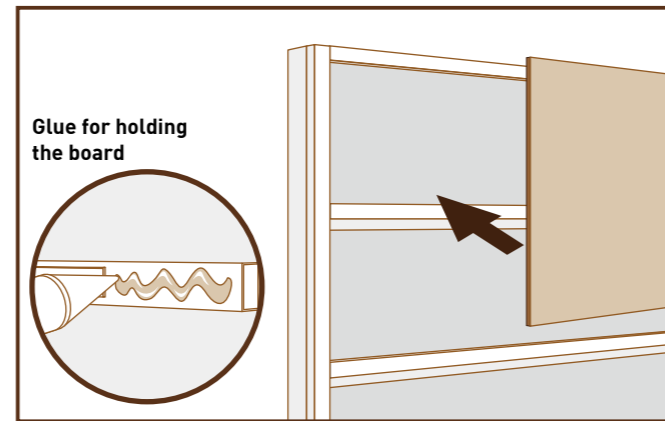

Frame end cover (bamboo texture 22x15)

Color variation

Frame center cover (bamboo texture 22x15)

We can also offer different profiles on demands.

EVER ART BOARD MATERIAL

Furring strip

Material: Aluminum/anodized