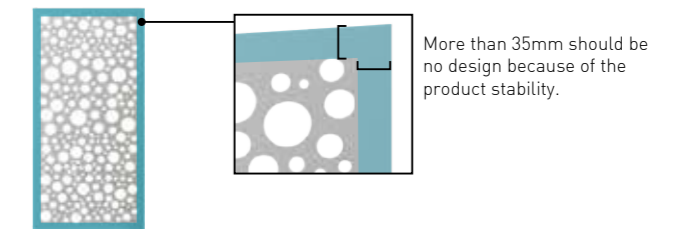

35mm around the panel needs to be empty design.

5 colors of the choice

*The colors can be slightly different from the images
*SILVER, BROWN : Max. W750xH1500mm
*BLACK, SILVER, COPPER :Max.W1140xH1760mm

Please submit the design data by E-mail in the following format.

* Design data such as line drawings and figures created with Adobe Illustrator CS6 or lower.Full outline data for characters.
* Image data such as JPEG / GIF / TIFF / EPS can also be accepted. (A separate trace fee will be charged)