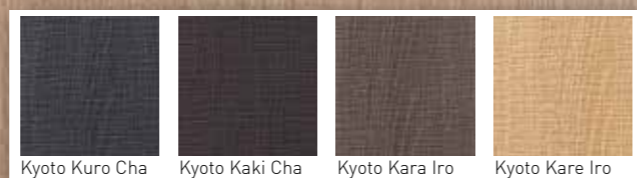

NATURAL TOUCH

Unlike matte-finish surfaces, this series of products features a delicately textured surface for an extremely realistic result.

KYOTO × 4 Designs

SERIES

× 5 Designs

WOOD SERIES

2 × JAPANESE SERIES