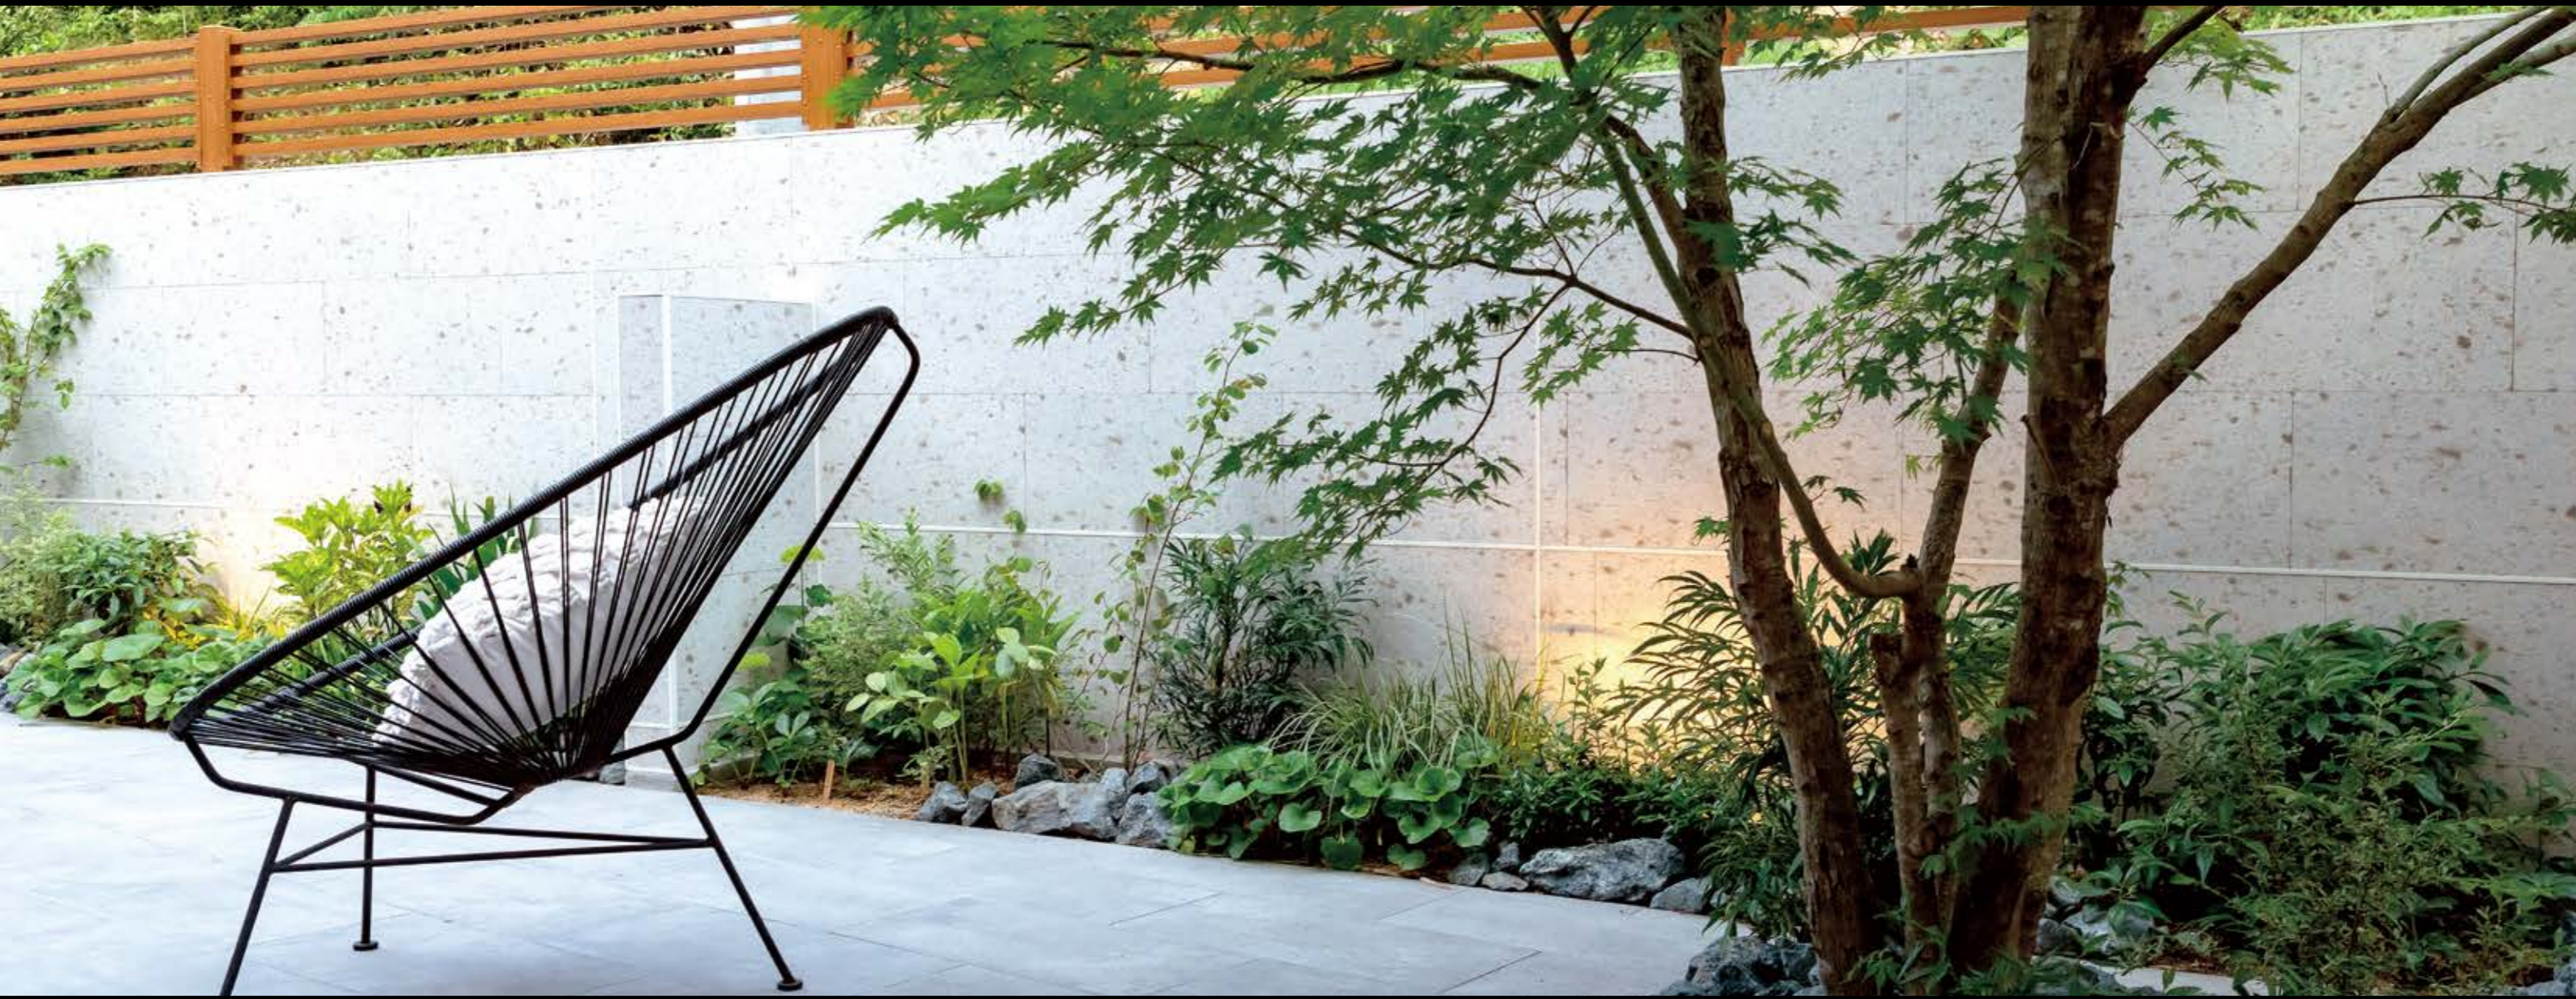

Facaede exterior

EVER ART BOARD : Matt Black

EVER ART BOARD : Brown Ebony

EVER ART BOARD : Matt Black, Acty Oak

EVER ART BOARD®

A place for gentle reflection and understated warmth. Bring tasteful elegance to your household with the Ever Series of lifestyle products.