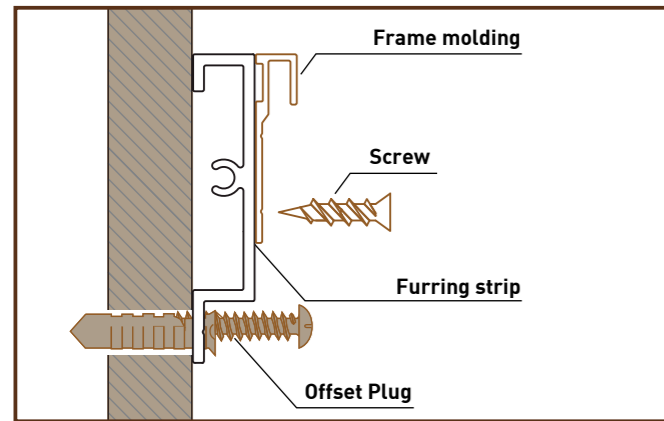

EVER ART BOARD MATERIAL