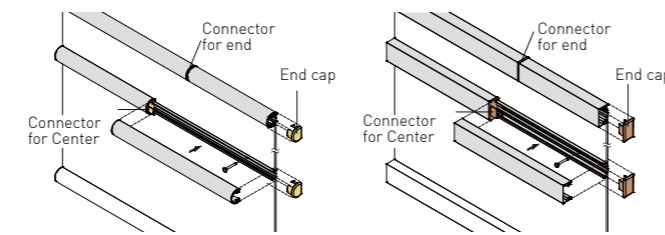

EVER ART BOARD MATERIAL

Furring strip

Material: Aluminum/anodized

Size: L3700mm

Screw

Material: Stainless steel 304

For fixing Ever art board on general aluminum frames.

For fixing frame moldings on general aluminum frames.

For fixing frame moldings on general concrete walls.

End caps for Joint cover

Material: ABS

Offset plug

Material: Stainless steel 304

EVER ART BOARD Sticker

For temporary taping of the EVER ART BOARD. (both side sticker)

Size: W20xT1.1xL10000mm

EVER ART BOARD Soft glue

For fixing the EVER ART BOARD.

333ml

EVER ART BOARD Repair sticker

For repairing scratches on the EVER ART BOARD.

Size: W280x from L1000mm

EVER ART BOARD SIGN

We can make custom LED signs from your digital product designs.

COMBINATION WITH LIGHTING SIGN AND EVER ART BOARD

General sign system

Wiring

It is required to wire each character separately

Installing the characters

Positioning, hole drilling and adjustment

Pricing

Unit price x number of characters

EVER ART BOARD Sign system

Wiring

Only one line

Installing the characters

Only setting one completed panel = Speedy workability

Pricing

Set price

For commercial facade

For independent signboard

For reception sign

For pictogram sign

Front emission

Minimum font size (H):30mm
Maximum font size (H):250mm
Material: acrylic resin

Side emission

Minimum font size (H):30mm
Maximum font size (H):250mm
Material: acrylic resin