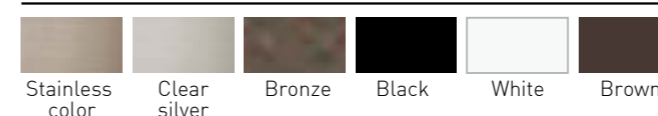

Center joint bar with drain

Corner joint bar (external)

Corner joint bar (internal)

Color variation

We can also offer different colors on demands.

EVER ART BOARD MATERIAL

Easy-clip molding

Size:L3650mm (included the base L1850mm x 2 pieces)