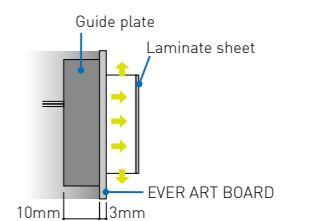

EVER ART BOARD Sign system

Wiring

Only one line

Installing the characters

Only setting one completed panel = Speedy workability

Pricing

Set price

For commercial facade

For independent signboard

For reception sign

For pictogram sign

Front emission

Minimum font size (H):30mm
Maximum font size (H):250mm
Material: acrylic resin

Side emission

Minimum font size (H):30mm
Maximum font size (H):250mm
Material: acrylic resin