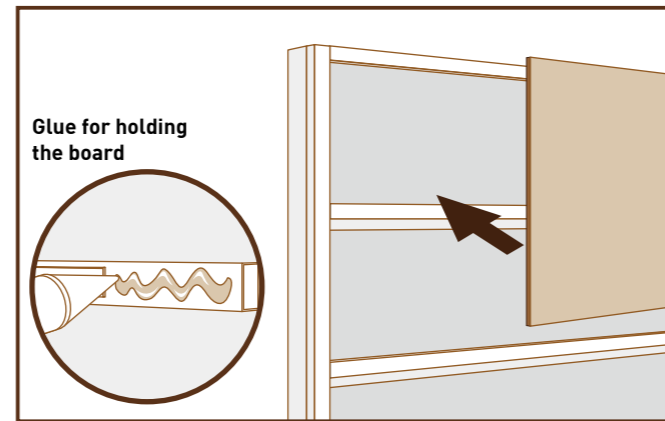

EVER ART BOARD MATERIAL