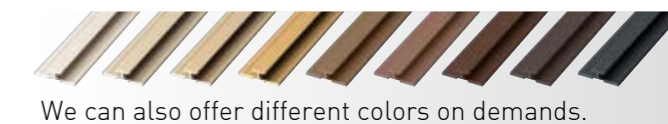

Center joint bar with drain

Corner joint bar (external)

Corner joint bar (internal)

Color variation

We can also offer different colors on demands.

EVER ART BOARD MATERIAL

Easy-clip molding

Size:L3650mm (included the base L1850mm x 2 pieces)