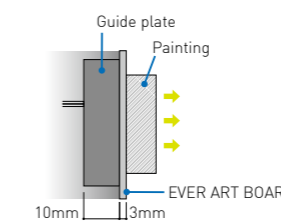

For independent signboard

For reception sign

For pictogram sign

Front emission

Minimum font size (H):30mm
Maximum font size (H):250mm
Material: acrylic resin

Side emission

Minimum font size (H):30mm
Maximum font size (H):250mm
Material: acrylic resin