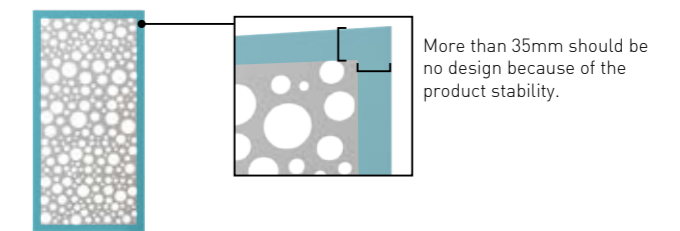

35mm around the panel needs to be empty design.

5 colors of the choice

*The colors can be slightly different from the images

*SILVER, BROWN : Max. W750xH1500mm
*BLACK, SILVER, COPPER :Max.W1140xH1760mm