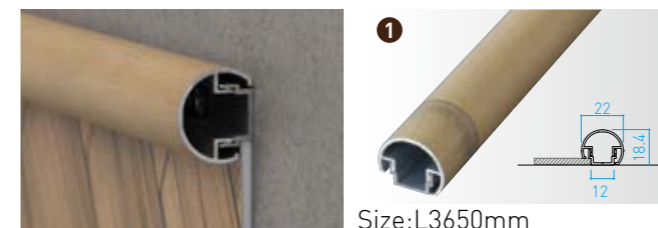

Frame end cover (bamboo texture 22x15)