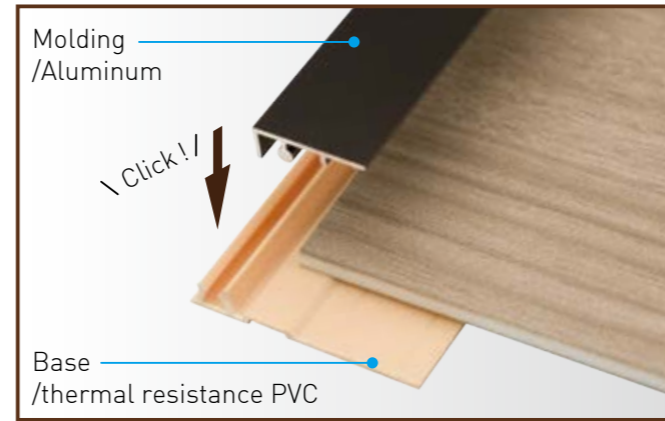

Center joint bar with drain

Corner joint bar (external)

Corner joint bar (internal)

Color variation

We can also offer different colors on demands.

EVER ART BOARD MATERIAL

Easy-clip molding

Size:L3650mm (included the base L1850mm x 2 pieces)