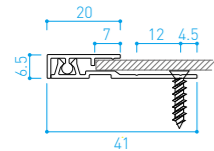

EVER ART BOARD MATERIAL

Easy-clip molding

Quick installation

This molding will help installations where the works are difficult such as a recessed wall construction.

Installing frame molding + Base

Inserting EVER ART BOARD

Fitting the Easy-clip molding

Complete !

Color variation

*The base will be only beige color

Square frame

Material: Aluminum/laminated

We can offer the color by your request.

For installing on a wall

For installing on a column

Joint frame

Material: Aluminum/laminated

Color variation

Color variation

We can also offer different profiles on demands.