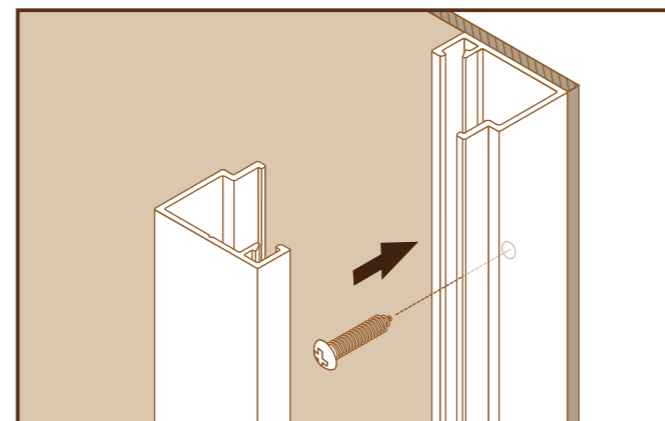

Complete !

Color variation

*The base will be only beige color

Square frame

Material: Aluminum/laminated

We can offer the color by your request.

Size:L3700mm

For installing on a wall