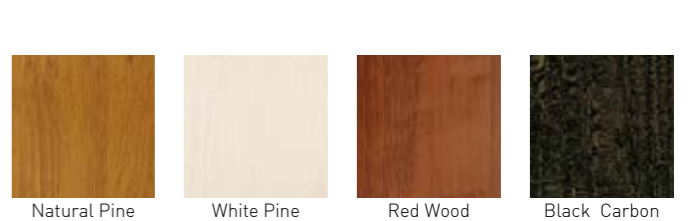

For installing on a column

Joint frame

Material: Aluminum/laminated

Frame end cover (wooden texture 30x10)

Frame center cover (wooden texture 30x10)

Frame end cover (wooden texture 30x15)

Frame center cover (wooden texture 30x15)

Color variation

Frame end cover (bamboo texture 22x15)

Color variation

Frame center cover (bamboo texture 22x15)

We can also offer different profiles on demands.

EVER ART BOARD MATERIAL

Furring strip

Material: Aluminum/anodized