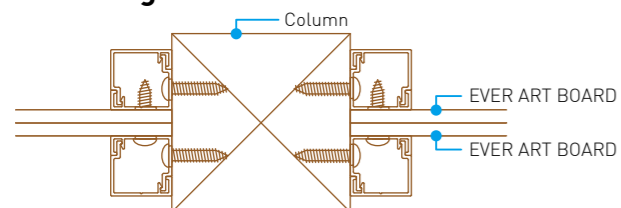

For installing on a column