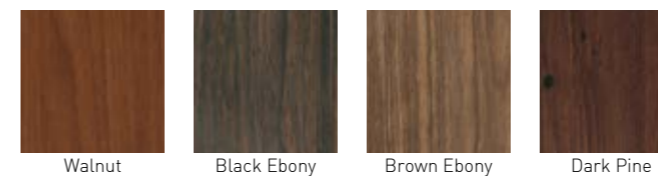

Color variation