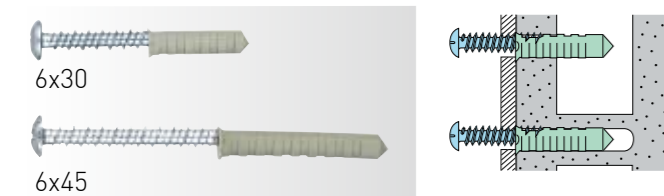

Offset plug

Material: Stainless steel 304