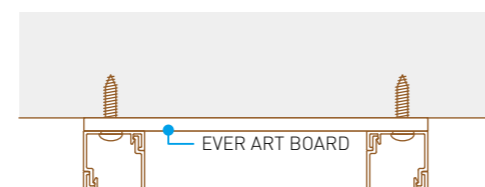

Complete !

Color variation

*The base will be only beige color

Square frame

Material: Aluminum/laminated

We can offer the color by your request.

Size:L3700mm

For installing on a wall