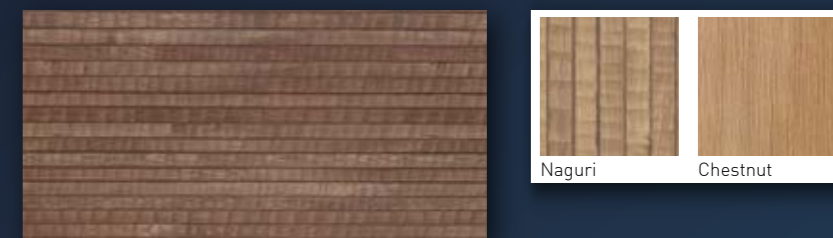

NATURAL TOUCH

Unlike matte-finish surfaces, this series of products features a delicately textured surface for an extremely realistic result.

KYOTO SERIES × 4 Designs

WOOD SERIES × 5 Designs

JAPANESE SERIES 2 Designs