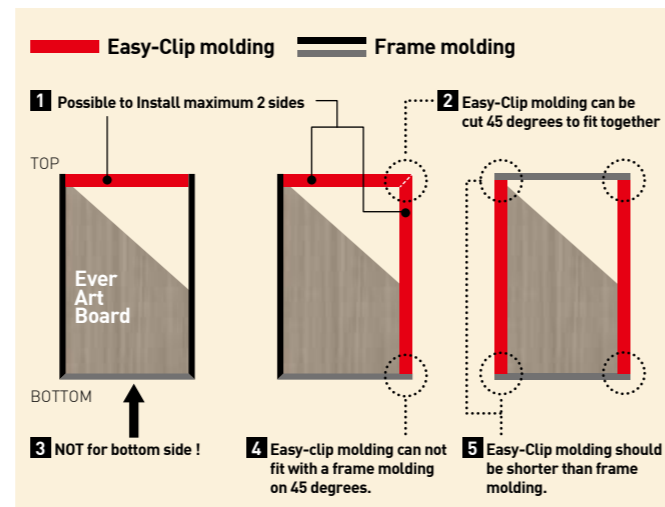

Color variation

*The base will be only beige color