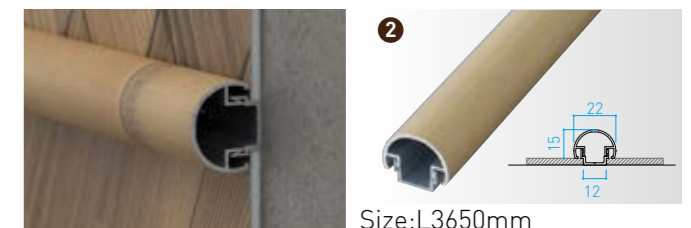

EVER ART BOARD MATERIAL

Easy-clip molding

Quick installation

This molding will help installations where the works are difficult such as a recessed wall construction.

Installing frame molding + Base

Inserting EVER ART BOARD

Fitting the Easy-clip molding

Complete !

Color variation

*The base will be only beige color

Square frame

Material: Aluminum/laminated

We can offer the color by your request.

For installing on a wall

For installing on a column

Joint frame

Material: Aluminum/laminated

Color variation

Color variation

We can also offer different profiles on demands.