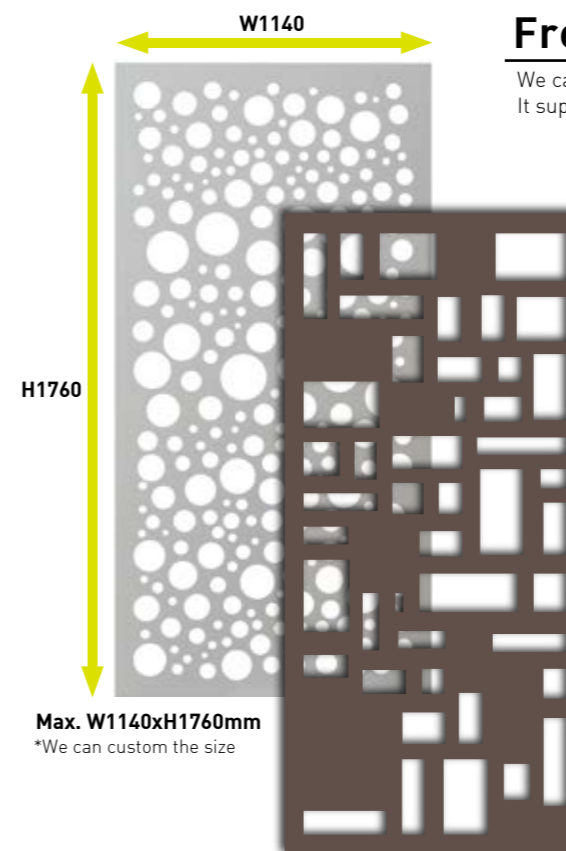

Design panel Stripe

Type	Size in mm
W600	W600xD3xH1265
W1140	W1140xD3xH1760

Design panel Cube

Type	Size in mm
W600	W600xD3xH1265
W1140	W1140xD3xH1760

Design panel Argo

Type	Size in mm
W1140	W1140xD3xH1760

Design panel Eucalyptus

Custom-made only for you!

35mm around the panel needs to be empty design.

5 colors of the choice

*The colors can be slightly different from the images

***SILVER, BROWN : Max. W750xH1500mm**
***BLACK, SILVER, COPPER :Max.W1140xH1760mm**