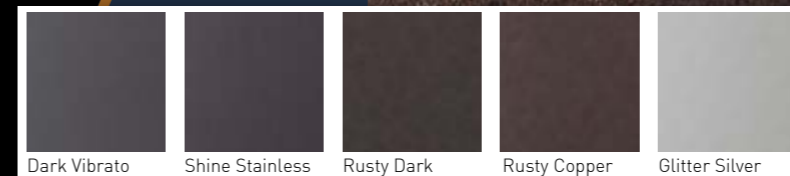

METAL SERIES × 5 Designs