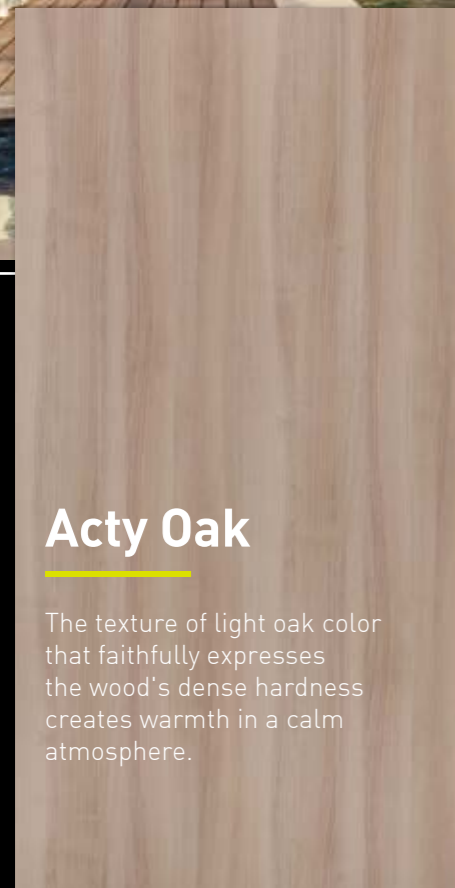

Garden

EVER ART BOARD : Nuts White

EVER ART BOARD : Ohya Stone

EVER ART BOARD : Dark Vibrato, Sepia Marble

EVER ART BOARD®

A place for gentle reflection and understated warmth.
Bring tasteful elegance to your household
with the Ever Series of lifestyle products.