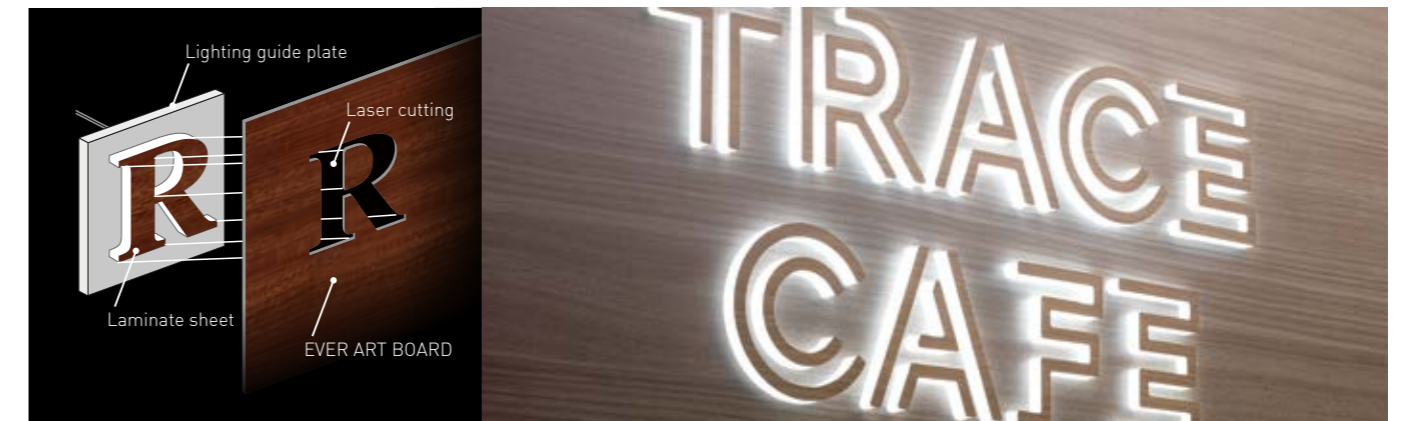

EVER ART BOARD SIGN

We can make custom LED signs from your digital product designs.

COMBINATION WITH LIGHTING SIGN AND EVER ART BOARD

General sign system